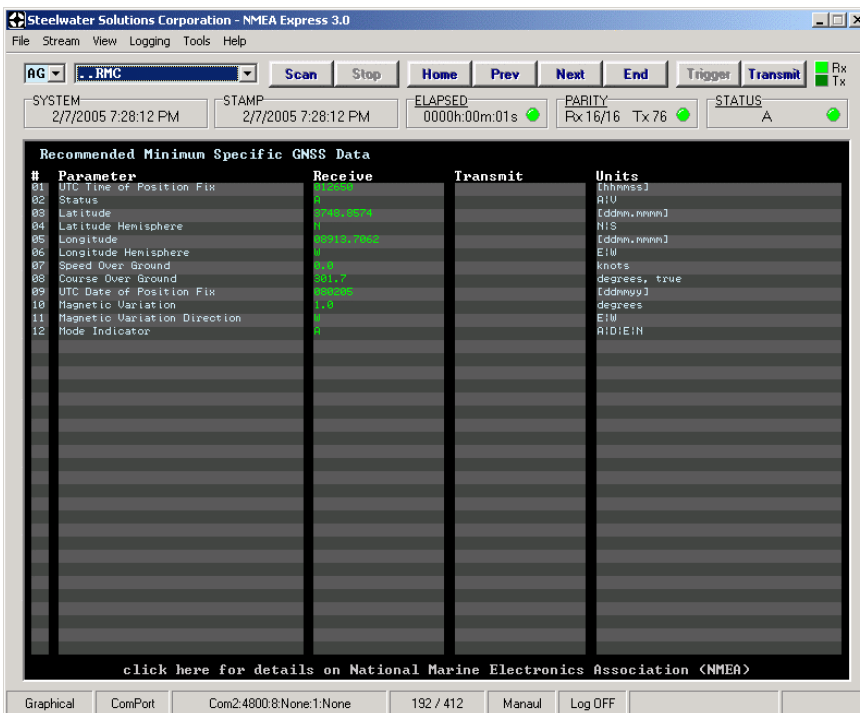

GPS Express™ 3.2 Available!

Download
fully functional
FREE trial!

*Finally, Windows® software
to communicate with your
NMEA-0183 based
products effortlessly!*

- ✓ Receive, transmit, and log data
- ✓ Display parameters, values, and units
- ✓ Generate html based reports
- ✓ Parity calculator
- ✓ Handle third-party multilevel sentences
- ✓ Automated Scanning
- ✓ Date/Time stamps, timers, and alarms
- ✓ Sentence "triggering"
- ✓ Product web links
- ✓ Customizable preferences
- ✓ Time, Parity, Status based color coding
- ✓ esMapMaster online mapping
- ✓ graphical indicators
- ✓ Third-party documents integration
- ✓ Many more features...