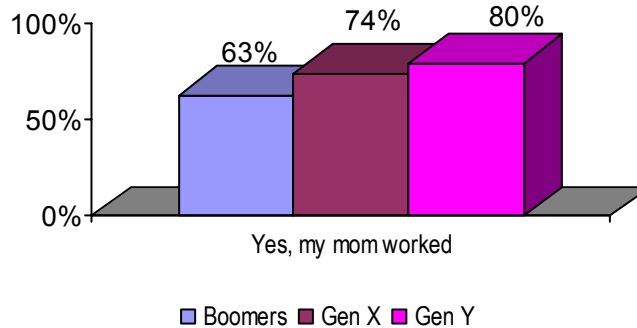

Working Moms the New Norm for Role Models in the Home

Did your mom work?
(broken down by percentage within each generation)

Which TV Character most resembles your mother? (all generations)

Character	Responses	Percent
Claire Huxtable (Cosby Show)	136	25%
Carol Brady (The Brady Bunch)	100	18%
June Cleaver (Leave it to Beaver)	86	15%
Murphy Brown (Murphy Brown)	49	9%
Rosanne (Roseanne)	32	6%
Bree Van De Kamp (Desperate Housewives)	14	3%
The women of Absolutely Fabulous	10	2%
Laura Petri, Dick Van Dyke Show	7	1%
Lucy Ricardo (I Love Lucy)	7	1%
Florida Evans (Good Times)	6	1%
Lorelei Gilmore (The Gilmore Girls)	5	1%
Marie (Everybody Loves Raymond)	5	1%
Anne Romano (One Day at a Time)	4	1%
Donna Reed (Donna Reed)	4	1%
Peg Bundy (Married with Children)	4	1%
Maude (Maude)	4	1%
Other (including "no one like my mom" answers)	82	15%
	555	100%