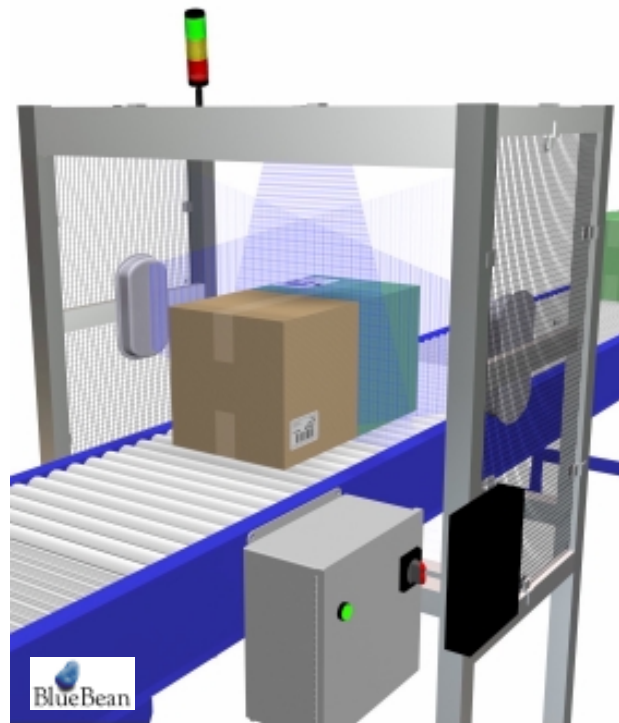

BlueBean **SIMPLE CONVEYOR PORTAL**

BlueBean Simple Conveyor Portal is a RFID portal designed to be used with your existing conveyors and is an ideal solution for RFID-enabling your conveyor applications.

- Complete RFID Conveyor Portal/Tunnel
- RFID portal designed to be used with existing conveyors
- Easy to assemble - only one hand tool required (included)
- Manufactured from extruded aluminum
- T-Slot technology for easy modifications & assembly
- Adjustable antenna mounts
- Framed with RF reflective mesh panels to contain RF field
- Reader, antennas and peripherals are mounted directly onto the portal
- Four-side read capability
- Provides smooth multi-vendor reader and antenna integration
- Compatible with all readers and antennas
- Customized to your operational specifications and needs
- Options -- reader, antennas, status lights, photoeyes, PLC