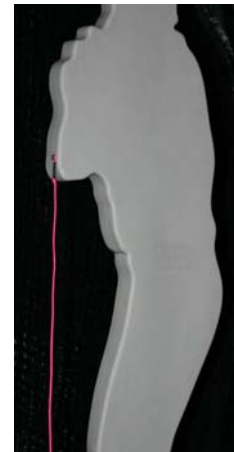

Introducing The First Life-Like, Professional Batting Figure Designed to Last...

Keep Your Players Safe.
Flat surface and beveled edges minimize the chance for pitches flying off at odd angles and hurting your catcher.

A Specially Designed Engineered Base ensures the figure remains up right under the harshest of practice conditions. Yet, makes it easy to move the figure around in the batter's box to mimic any hitter's stance. Never interrupt pitching practice for a "fallen" batter again.

With The DH, You Have A Batter In The Box All The Time. Attention to details ensures your pitchers see the hitter's **KEY LOCATION POINTS**... knees, elbows, hands... so they can perfect pitch location and take control of the strike zone.

The Only Batting Figure With An Inside Pitching Aid. Unique Inside Pitch Attachment (IPA) takes the guesswork out of inside pitch location and ensures pitchers improve their command over the inside half of the strike zone.