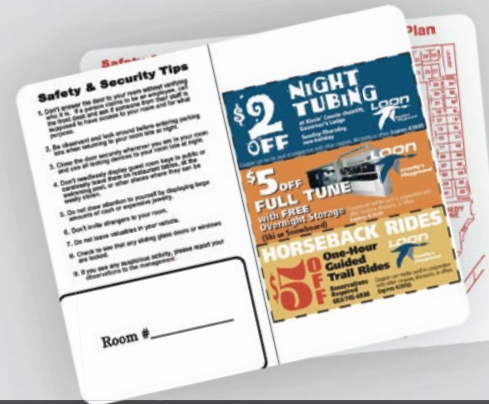

Custom Folding Key Card Holders

Designed for multiple applications, such as: Hotel Information, Site Maps, Safety Tips, Room Layout, Local Attractions and branded Advertisements.

- 5,000 Key Holders per case
- Single Color Printing
- 65 lb. Vellum Paper **only 8¢ each**
- 32 lb. Kraft Paper **only 7¢ each**