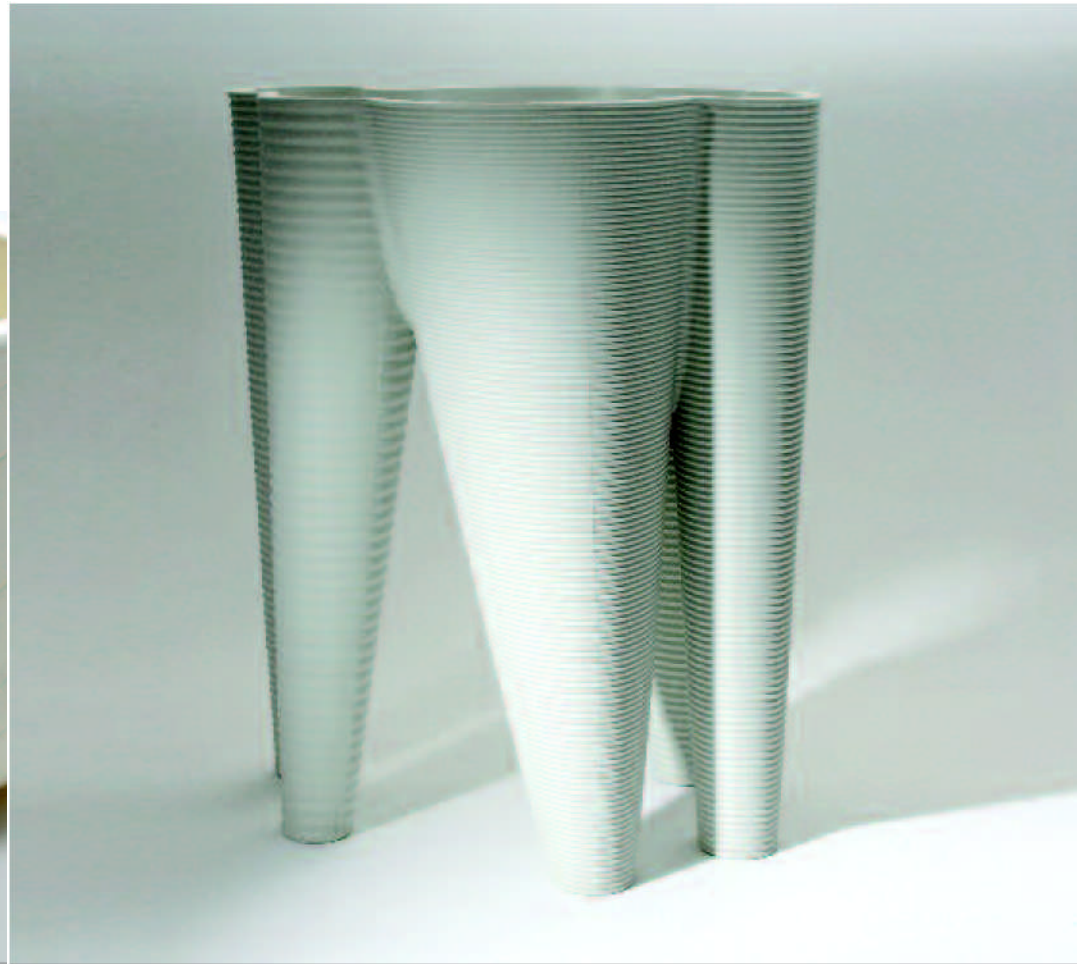

The pots are made from rotationally molded polyethylene, and are strong, lightweight and will tolerate subzero temperatures, and will have a much longer life than traditionally made pots. Serralunga recently commissioned some of the world's leading designers to create a new line of vases and flower pots for both interior and exterior use.

ø50 60x60 h88cm

ø19,6 23,6x23,6 h34,6"inc.

MEMORY POT

MARTA DAZA FERNANDEZ

2 |

with Lamp

Ø53xh44cm

Ø19.2xh17,3" inc