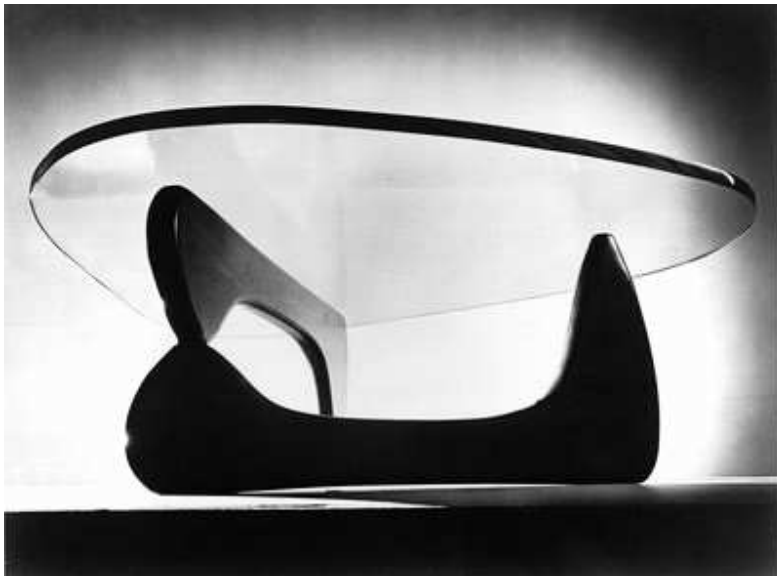

Atomic Furniture - Mid Century Retro Cool Design Craze Sweeps the World

Los Angeles, CA (PRWEB) October 10, 2006 -- The Mid Century retro modern furniture boom has taken center stage in the world of design furniture today. In recent years, mid-century modern furniture, glass, ceramics, and textiles have become hugely popular among those who appreciate the stylish contribution these pieces make to contemporary homes.

The Marshmallow Sofa appears to be "exploded" into its separate parts

"1956 Nelson Sofa"

"Nelson Marshmallow Sofa"

The red Nelson Marshmallow Sofa retails for \$2695 at DWR. Gibraltar sells a replica of this classic for half price- \$1295.

"Eames Coffee Table"

Mid-century icon found at www.gibraltarfurniture.com

"Noguchi Table from Gibraltar Furniture"

Gibraltar sells the Noguchi style table for only \$545. Plan on spending \$1195 for a similar table at DWR.