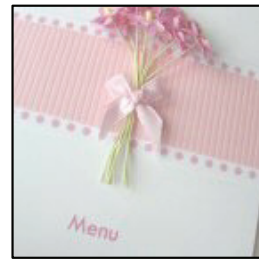

**Pink Flowers – Personalised Wedding Stationery**

Beautiful hand-tied flowers feature on this design. Available in lilac or pink. Perfect for a spring or summer wedding!. Size 144x144mm - White with a white postal box included in price (to protect card in the post).

Save the Date - Card size 145x105mm - White with white postal box included in price.

Evening Invitation - Card size 125x17.5mm - White with white postal box included in price.

Order of Service - Card size 105x210mm - White Card.

Thank you Card - Card size 145x105mm - White with white postal box included in price.

Table Place Card - Card size 80x50mm.

Table Menu Card - Card size 145x105mm - White card.

Guest Book - 21x16 cm. Approx. 30 sheets. Comes with box & matching ribbon for you to tie yourself.

Photo Album - 35x31 cm. Approx 30 pages. Supplied with ribbon and photo corners.

Table Number Card - Size 15x21 cm. Each is double-sided.

Table Plan - measures 50x70 cm and are framed in either silver or gold. They are not supplied with a stand.