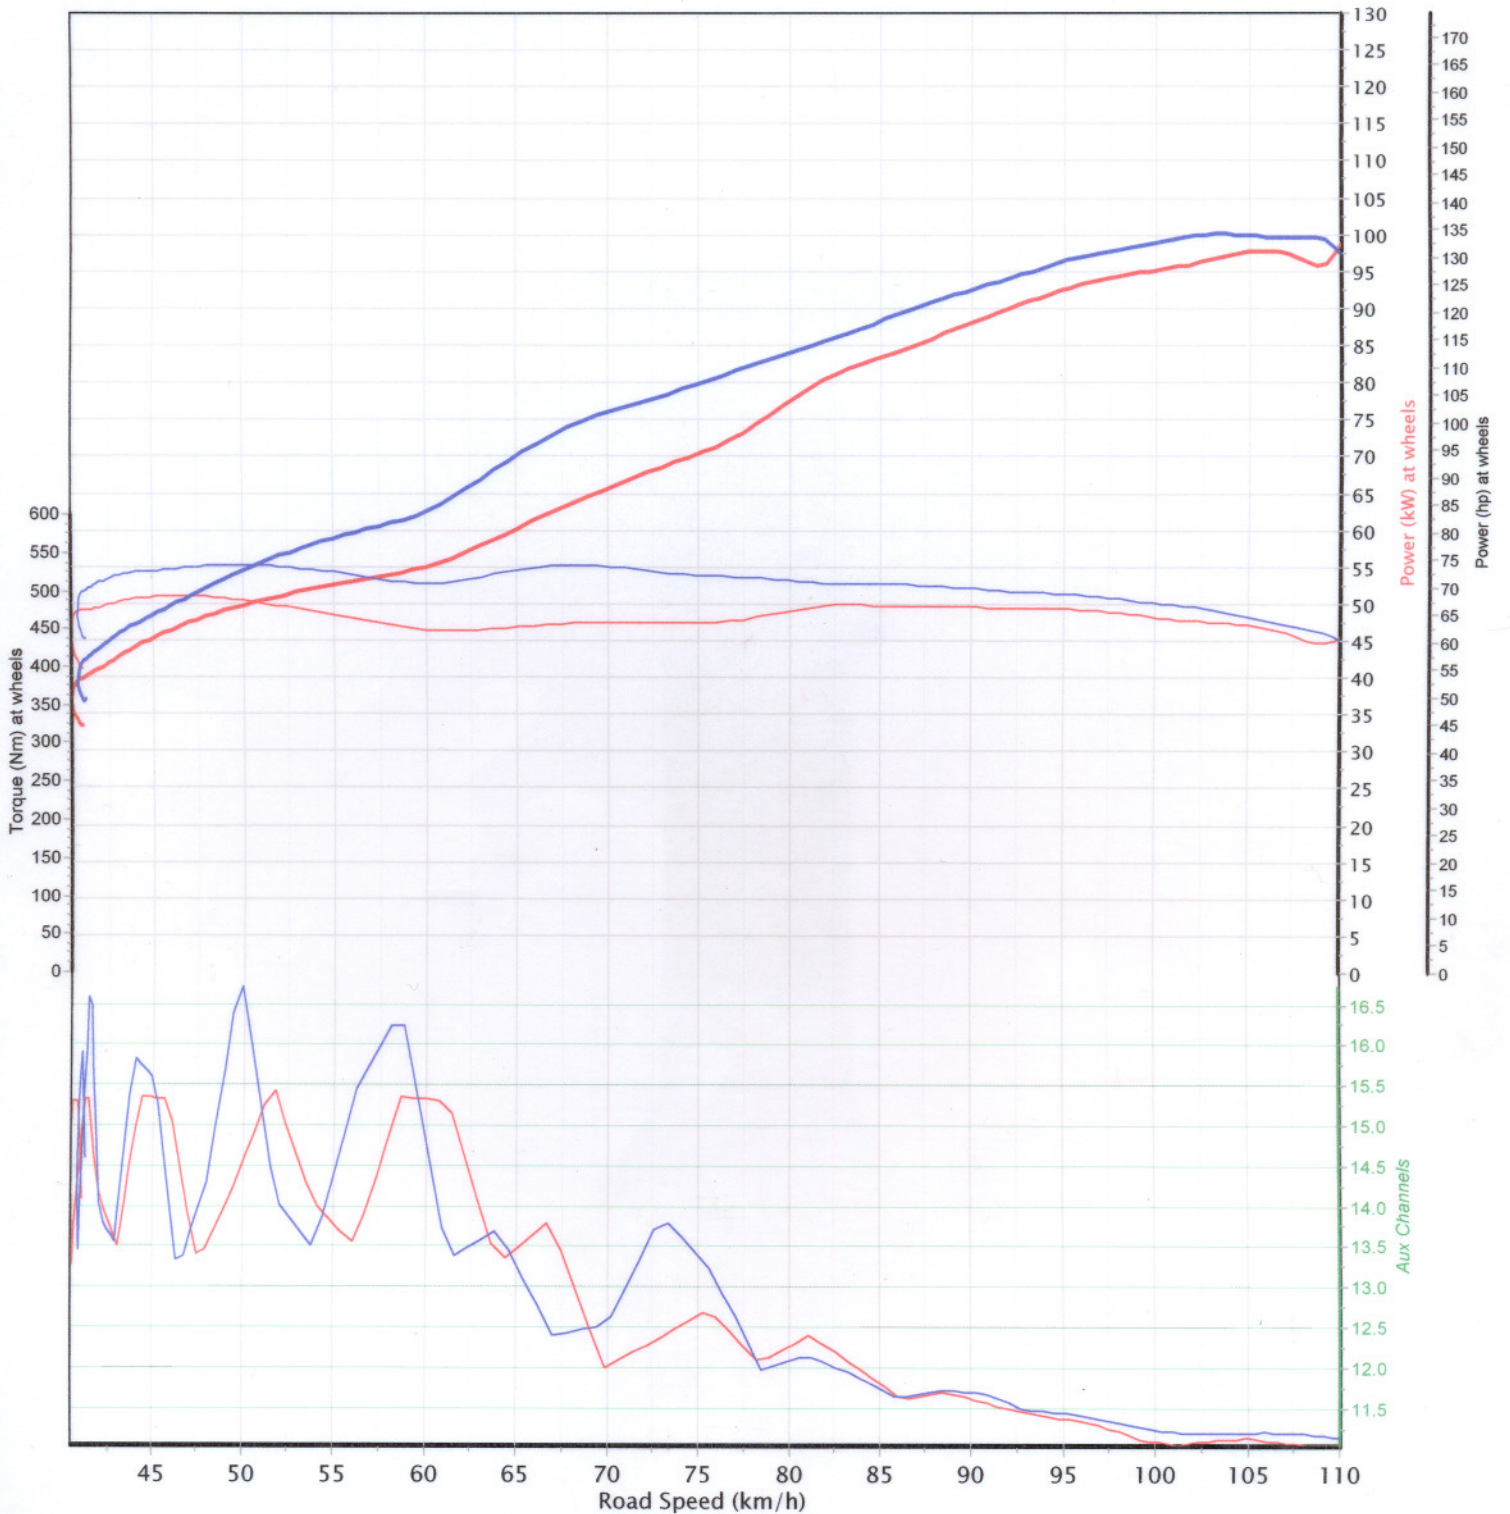

Torque Performance
 6 Fremlin Place
 Avondale

Phone (09) 8287054
 Fax (09) 8287056
 Email robin@torqueperformance.co.nz
 Website www.torqueperformance.co.nz

RED: SHELL 91
 BLUE: FS5

DynoTorque Dynamometer

	WG7518_0003:	WG7518_0009:
Make, Model	Jeep, Cherokee	Jeep, Cherokee
Date (dd/mm/yy)	1/05/06 Mon, 09:42	1/05/06 Mon, 11:49
Test Gear	3	3
Ramp Rate	15	15
Lead Time	2	2
Fuel Type	91shell	91shell
Air Temp.	19°C	21°C
Rel. Humidity	61%	54%
Air Pressure	1002mb	1002mb
Correction Factor	0.990 (SAE)	0.993 (SAE)