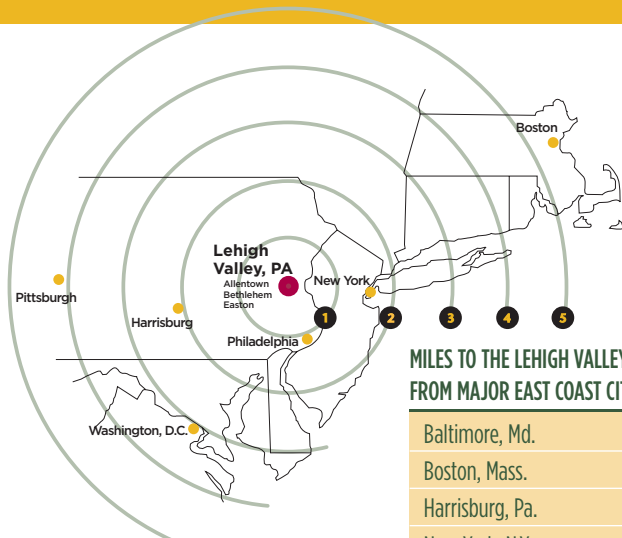

Enjoy your golf getaway  
in the Lehigh Valley

If our world-class golf courses aren't enough, bring the family and take a shot at these exciting attractions:

- ★ Play at Putt U Miniature Golf Course
- ★ Have an adventure at Dorney Park & Wildwater Kingdom
- ★ Experience the color of The Crayola FACTORY®, at Two Rivers Landing
- ★ Step into the past in historic Bethlehem
- ★ See a show or visit one of the Valley's museums

A fantastic family getaway is right around the corner in the Lehigh Valley. For your free Lehigh Valley Map & Guide, call 1-800-747-0561 or visit our web site [www.lehighvalley.org](http://www.lehighvalley.org).