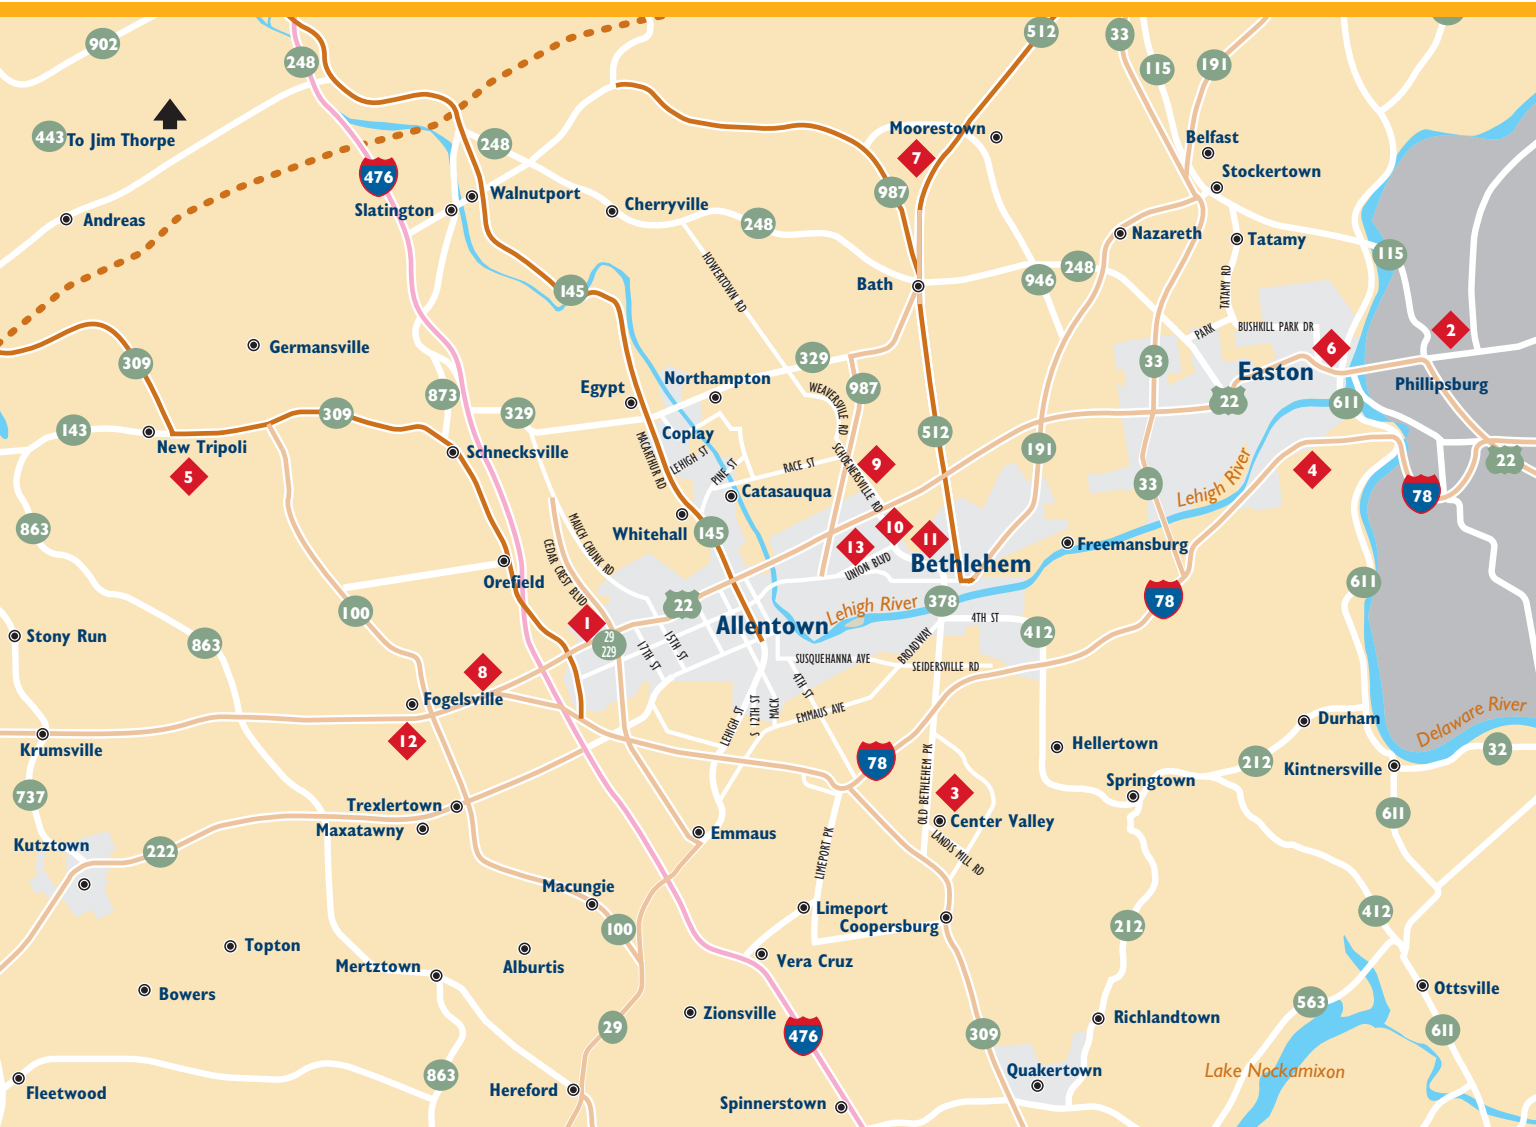

COURSES

1. ALLENTOWN MUNICIPAL GOLF COURSE
2. THE ARCHITECTS GOLF CLUB
3. CENTER VALLEY CLUB

4. THE CLUB AT MORGAN HILL
5. OLDE HOMESTEAD GOLF CLUB
6. RIVERVIEW COUNTRY CLUB
7. SOUTHMOORE GOLF COURSE

LODGING

8. BEST WESTERN ALLENTOWN INN & SUITES
9. FOUR POINTS SHERATON LEHIGH VALLEY HOTEL & SUITES

10. HILTON GARDEN INN ALLENTOWN AIRPORT
11. HISTORIC HOTEL BETHLEHEM
12. HOLIDAY INN CONFERENCE CENTER
13. STAYBRIDGE SUITES ALLENTOWN AIRPORT