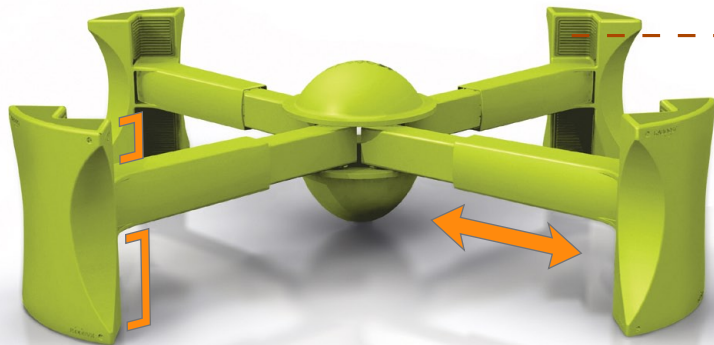

KABOOST™

VISIT US AT THE JPMA SHOW IN ORLANDO
APRIL 23-25, BOOTH #1651

Quick & Easy

- Snaps-on chair in seconds
- Engineered to improve chair stability
- Holds up to 300 lbs
- Stays attached even when chair is moved

Simply stretch the legs

Quick & Easy

- Snaps-on chair in seconds
- No assembly required

Sturdy

- Engineered to improve chair stability
- Holds up to 300 lbs
- Made from heavy duty plastic

Rubberized feet

- Non-slip, won't scratch floors
- Grips chair legs firmly into place

Portable

- Compact and lightweight
- Weighs 3.5 lbs
- Easy to fold and carry child

2 Height positions

- Same height as standard booster seats (4.5" and 3.75")
- Grows with your child

Adjustable spring system

- Fits most 4-legged chairs (round or square legs)
- Stays attached even when chair is moved

Also available in

Charcoal

Natural

Chocolate