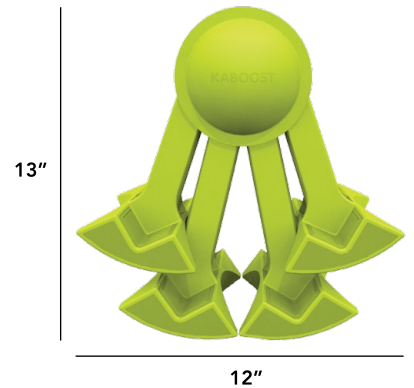

KABOOST™

VISIT US AT THE JPMA SHOW IN ORLANDO
APRIL 23-25, BOOTH #1651

Quick & Easy

- Snaps-on chair in seconds
- Engineered to improve chair stability
- Holds up to 300 lbs
- Stays attached even when chair is moved

Simply stretch the legs

Quick & Easy

- Snaps-on chair in seconds
- No assembly required

Sturdy

- Engineered to improve chair stability
- Holds up to 300 lbs
- Made from heavy duty plastic

Rubberized feet

- Non-slip, won't scratch floors
- Grips chair legs firmly into place

Portable

- Compact and lightweight
- Weighs 3.5 lbs
- Easy to fold and carry child

2 Height positions

- Same height as standard booster seats (4.5" and 3.75")
- Grows with your child

Adjustable spring system