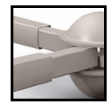

Simply stretch the legs

Quick & Easy

- Snaps-on chair in seconds
- No assembly required

Sturdy

- Engineered to improve chair stability
- Holds up to 300 lbs
- Made from heavy duty plastic

Rubberized feet

- Non-slip, won't scratch floors
- Grips chair legs firmly into place

Portable

- Compact and lightweight
- Weighs 3.5 lbs
- Easy to fold and carry child

2 Height positions

- Same height as standard booster seats (4.5" and 3.75")
- Grows with your child

Adjustable spring system

- Fits most 4-legged chairs (round or square legs)
- Stays attached even when chair is moved

Also available in

Charcoal

Natural

Chocolate