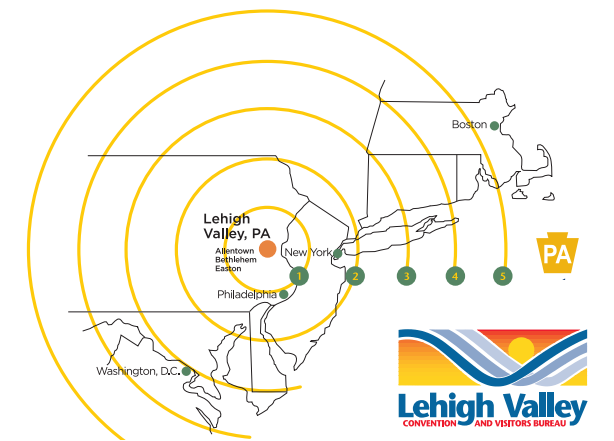

Make Lehigh Valley YOUR Destination this Summer!

Take an extra day and spend it exploring the Lehigh Valley's other exciting attractions including: The Crayola FACTORY®, DaVinci Science Center, The Lehigh Valley Zoo, golfing, fairs and festivals, historic sites and museums, the Lehigh Valley Velodrome and so much more!

Visit www.lehighvalleypa.org or call 1-800-747-0561 for your free **Lehigh Valley Map & Guide** and for information on other Lehigh Valley package programs and offers including: **Skiing • Golfing • Holidays • Inns of the Lehigh Valley**

P.O. Box 20785, Lehigh Valley, PA 18002-0785
Phone: 610-882-9200 • Toll Free: 1-800-747-0561 • Fax: 610-882-0343
www.lehighvalleypa.org • geninfo@lehighvalleypa.org

Dorney Park & Wildwater Kingdom 2007 OPERATING SCHEDULE																															
	1	2	3	4	5	6	7	8	9	10	11	12	13	14	15	16	17	18	19	20	21	22	23	24	25	26	27	28	29	30	31
MAY																															
JUNE																															
JULY																															
AUG																															
SEPT																															
OCT																															

DORNEY PARK: 10 AM - 10 PM (6 PM - 11 PM) | 10 AM - 2:30 PM (NOON - 11 PM) | 10 AM - 11 PM (NOON - 8 PM)
WILDWATER KINGDOM: 10 AM - 7 PM (NOON - 6 PM) | 10 AM - 8 PM (11 AM - 6 PM)

• - Denotes Saturday F - Fireworks H - HalloWeekends Activities X - Closed for a Private Event

Unless otherwise specified, the rates in this brochure are based on availability, not good with any other offer and valid only through 9/3/07. The Lehigh Valley Convention and Visitors Bureau has made every effort to ensure that the information in this brochure is accurate at the time of printing and accepts no responsibility for omissions, changes or errors in pricing, dates, hours, etc. Please check with the individual facility to verify information.