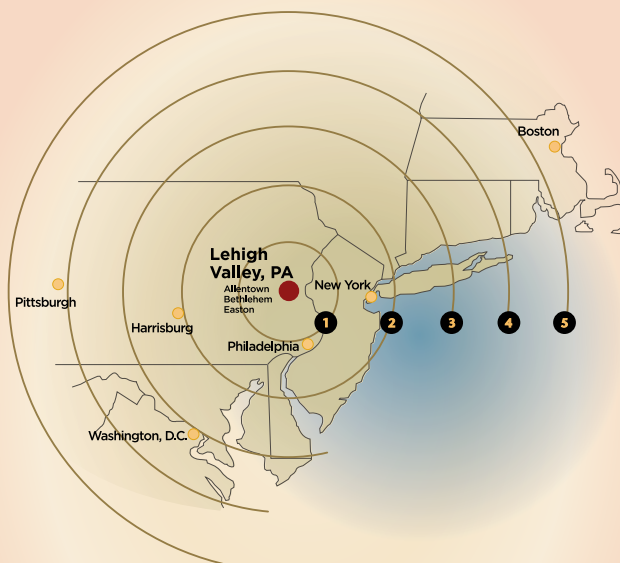

LehighValleyPA.org

stay & ski
 PLAN YOUR WINTER GETAWAY HERE

stay & ski
 PLAN YOUR WINTER GETAWAY HERE

Stay in the Valley & Ski the mountains!

It's easy to do with the Stay & Ski package, and much easier than making that trip back when you've had a big day on the slopes. It won't break the bank either with packages starting at just \$59.99 per person.