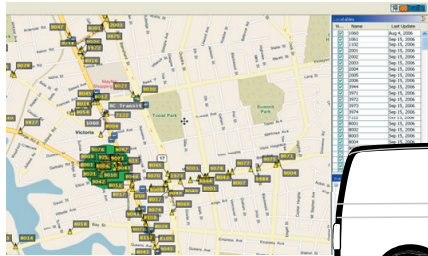

WWW.APPLOCATION.NET

LOCATION ENABLED

MOBILEField Service Management

INCREASE FIELD SERVICE PRODUCTIVITY UP TO 25%

AppLocation Systems' complete solution for mobile field worker and service fleet service management includes dispatching the best qualified person to the correct location and tracking sensed vehicles, GPS enabled handsets, lone worker safety – all fully integrated to your financial system for immediate invoicing, inventory and time card approvals.