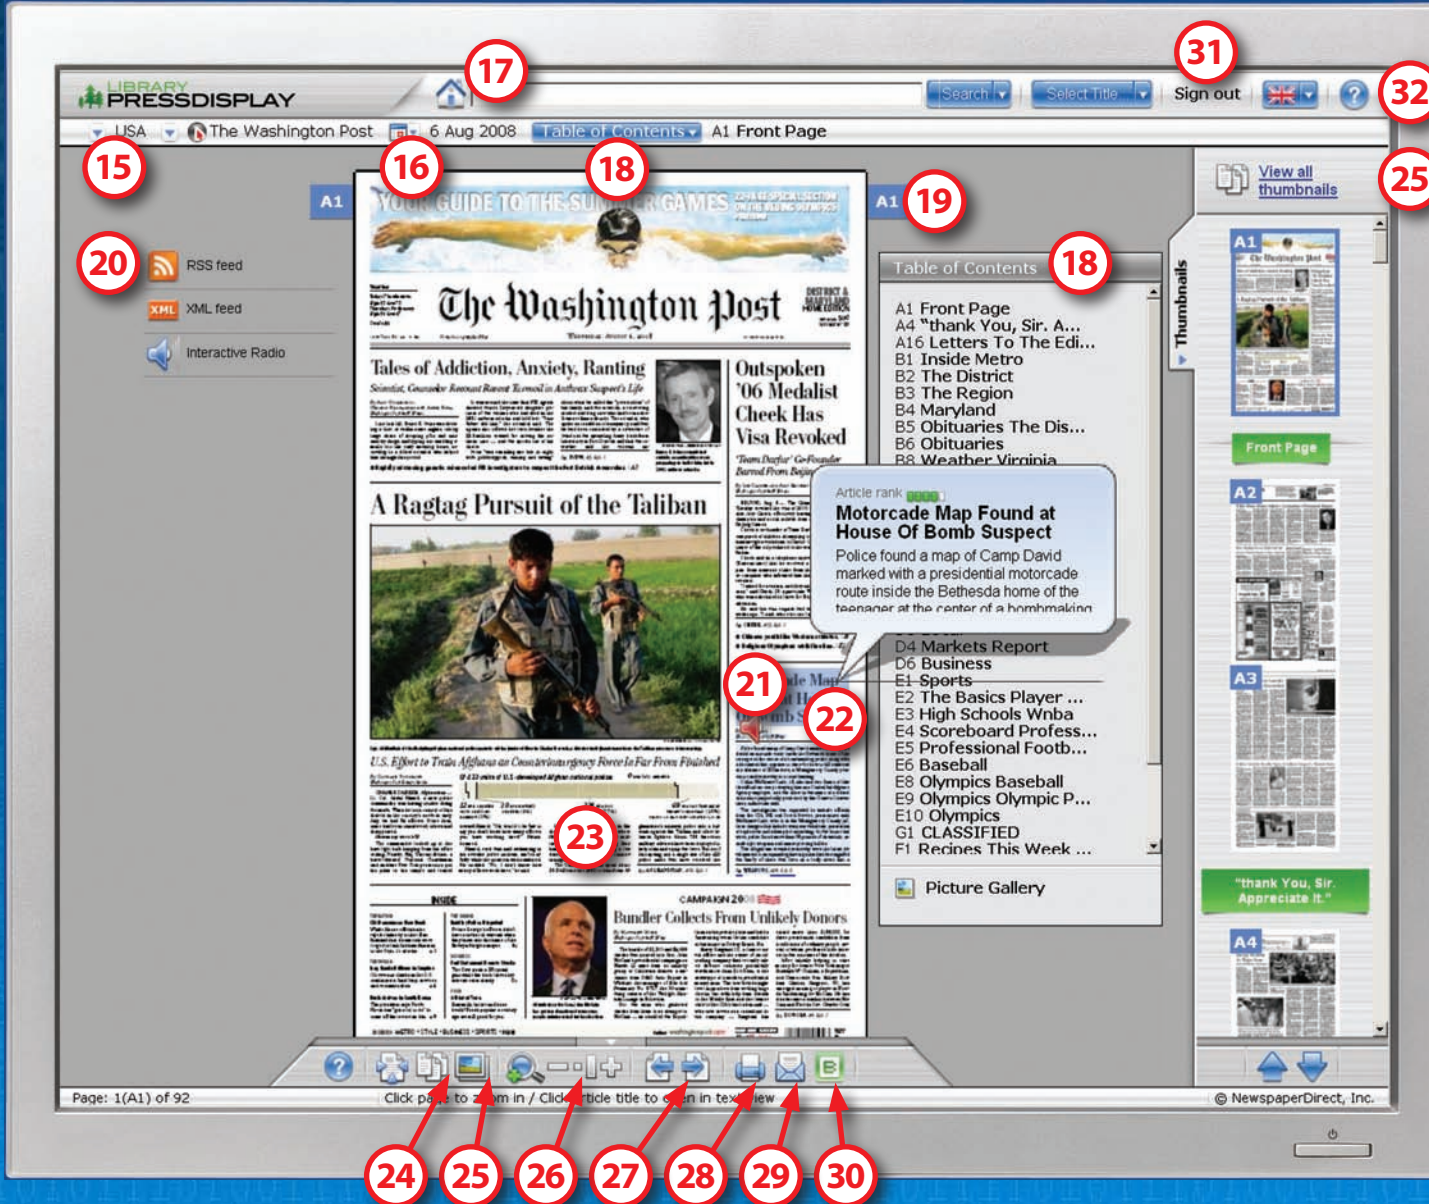

Library.PressDisplay.com is an online newspaper portal which offers over 800 newspapers from 80 countries in 40 languages.

All newspapers are published in their original format and layout, including full text and images.

Accessing Library.PressDisplay.com is as easy as clicking a link on your library's website or entering in your user identification information in the library, from home or anywhere!

- 1 Access titles by scrolling mastheads and newest headlines ticker
- 2 Display top news from any day in the past 7 days
- 3 Search for keyword(s) and phrases through-out all titles
- 4 Select titles by country, language or alphabet
- 5 Access multilingual interface
- 6 Get help here
- 7 Slide to compare stories editors thought were "top" with those that held the attention of readers
- 8 Slide to show top stories from all sources, Librarian picks or a combination of both
- 9 Select your newspaper language preferences
- 10 Instantly access the publications recommended by your Librarian
- 11 World in Pictures slide show
- 12 Promote your favorite news category to the top of the homepage
- 13 Discover today's top newspapers, reporters and bloggers
- 14 View snippets of top stories
- 15 Quickly access titles by country