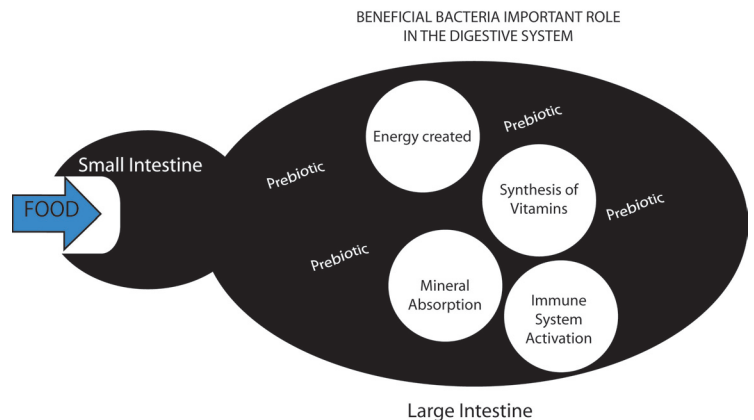

DIARRHEA CONTROL

Simple or stress diarrhea is a common symptom experience by dogs that work hard and travel. The Edge works as a preventative and treatment by getting to the root cause of the problem. Fast 24-36 hour relief.

The Edge for Dogs is a Prebiotic Digestive Science Formula. When added to feed or water, it works to rapidly improve the digestive environment, causing beneficial and necessary gut flora to proliferate. Increased levels of beneficial bacteria in the gut are associated with a number of positive benefits. It is safe and non-toxic yet very powerful in achieving the desired health and energy support.

One of the best things about The Edge is the convenience in adding to your performance dog's diet. Just spray on food or water - no dosing, no difficult schedules. In fact, easily treat food in bulk and never bother with daily treatment. So affordable that you can make sure your high-energy dog gets the benefits every single day.

The Edge is also highly palatable - so delectable that many breeders use the formula as a taste enhancer for weaning pups.