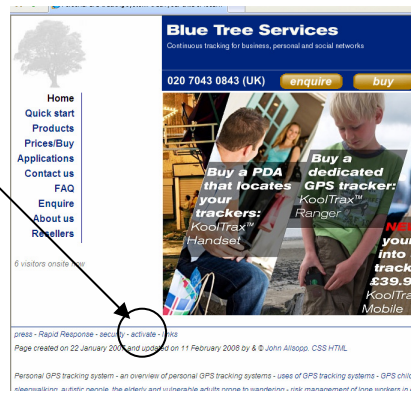

System Requirements
Handset & Mobile - Windows Mobile 5 & Upwards, running on a PDA, Min 200mhz (400mhz recommended), Min 50 Megabytes of Memory. **GPS** on board however can work with a BlueTooth enabled GPS devices which can send NMEA-0183 compliant GPS data. **PC** - Windows XP or Vista, connected to the internet via broadband.

Many units can be seen at once, if you require more version of Mobile or handset please contact us.
All queries and support are handled through support@bluetreeservices.co.uk