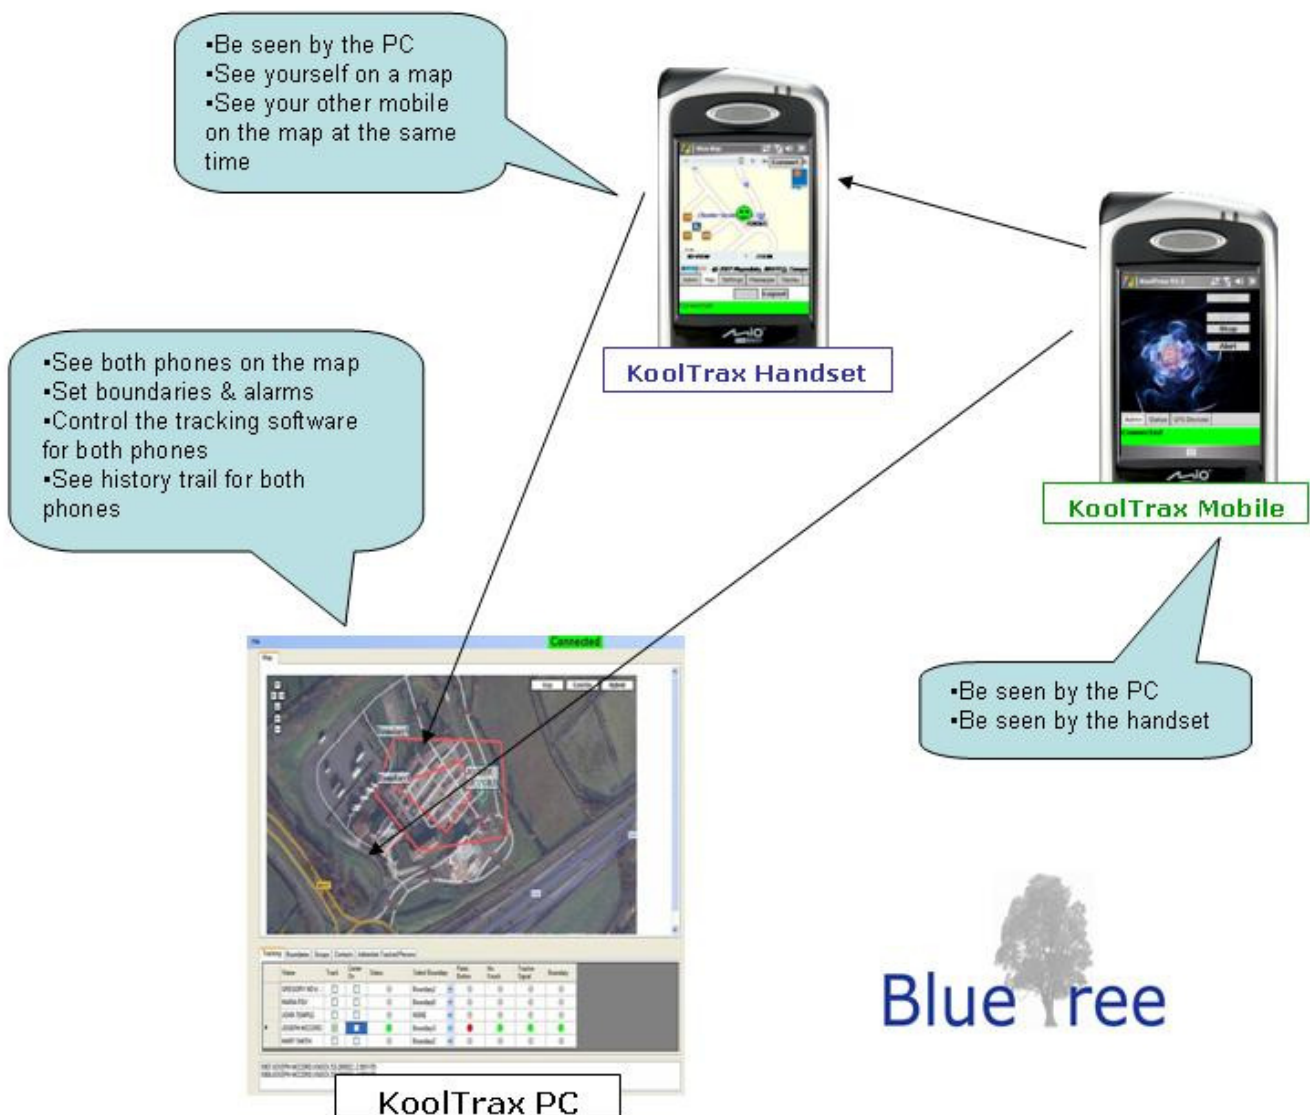

Windows Mobile Tracking Bundle £49!

The **KoolTrax software bundle** enables you to use your PDA as a tracking device as well as a search device. The bundle gives you PC software to administer and see 2 phones on a map.

One of the phones can have the **KoolTrax Handset** software, which shows a map on the phone, its own position, and the position of another phone.

One of the phones will have **KoolTrax Mobile** which reports its own position both to the Handset and to the PC.

Bundle Overview

What you get in the bundle..

Name	Track	Alert	Data	Color Boundary	Alert Status	Track Type	Boundary
GRANDPHEW	<input type="checkbox"/>	<input type="checkbox"/>	<input type="checkbox"/>	Boundary2	<input type="checkbox"/>	<input type="checkbox"/>	<input type="checkbox"/>
WILKINSON	<input type="checkbox"/>	<input type="checkbox"/>	<input type="checkbox"/>	Boundary2	<input type="checkbox"/>	<input type="checkbox"/>	<input type="checkbox"/>
JOHN TOWLE	<input type="checkbox"/>	<input type="checkbox"/>	<input type="checkbox"/>	NONE	<input type="checkbox"/>	<input type="checkbox"/>	<input type="checkbox"/>
JOSEPH MCCOY	<input type="checkbox"/>	<input type="checkbox"/>	<input type="checkbox"/>	Boundary3	<input type="checkbox"/>	<input type="checkbox"/>	<input type="checkbox"/>
ANDREW SMITH	<input type="checkbox"/>	<input type="checkbox"/>	<input type="checkbox"/>	Boundary2	<input type="checkbox"/>	<input type="checkbox"/>	<input type="checkbox"/>