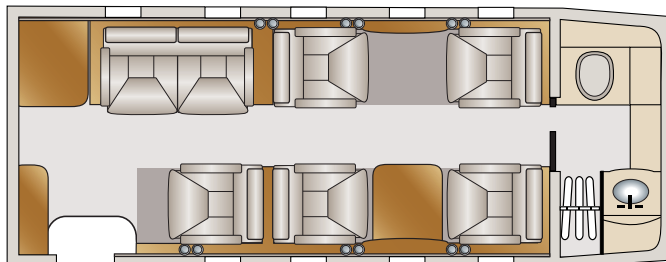

Passenger seating	7
Range	2,451 nautical miles
Cruise speed	453 knots
Cabin dimensions (h/lw)	5'8" / 14'8" / 6'
Baggage space	48 cubic feet

## *S* **TANDUP ROOM, STANDOUT PERFORMANCE.**

- Collision Avoidance System (TCAS)
- Ground Proximity Warning System (GPWS)
- Leather Seats
- Airshow
- Aircell Phone

**Call our charter experts today:**

888.923.1001.