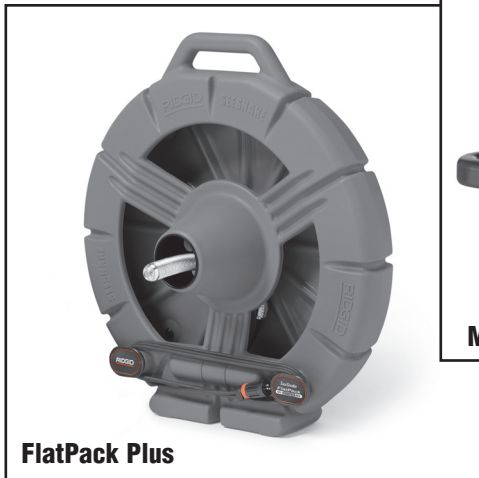

The MINIPak Monitor is Compatible with All SeeSnake® Reels.

Component Ordering Information

	Catalog No.	Description
Self Leveling Color Reels	13988	200' Color Self-Leveling Reel – NTSC
	13998	325' Color Self-Leveling Reel – NTSC
Color Reels	14053	200' Color SeeSnake Plus Reel – NTSC
	14058	325' Color SeeSnake Plus Reel – NTSC
	14063	200' Color Mini SeeSnake Plus Reel – NTSC
	95567	100' Color SeeSnake FlatPack Plus – NTSC
	32658	100' Color Compact SeeSnake Reel – NTSC

For the complete selection of the Ridge Tool product line, please refer to the Ridge Tool Catalog or www.RIDGID.com.

Distributor