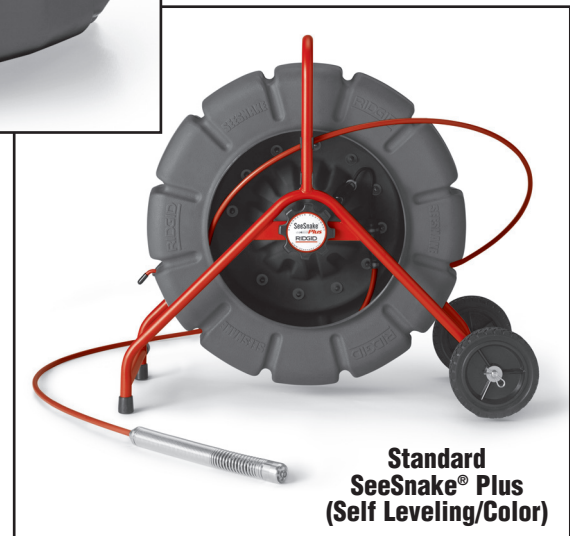

The MINIPak Monitor is Compatible with All SeeSnake® Reels.

Component Ordering Information

	Catalog No.	Description
Self Leveling Color Reels	13988	200' Color Self-Leveling Reel – NTSC
	13998	325' Color Self-Leveling Reel – NTSC
Color Reels	14053	200' Color SeeSnake Plus Reel – NTSC
	14058	325' Color SeeSnake Plus Reel – NTSC
	14063	200' Color Mini SeeSnake Plus Reel – NTSC
	95567	100' Color SeeSnake FlatPack Plus – NTSC
	32658	100' Color Compact SeeSnake Reel – NTSC

For the complete selection of the Ridge Tool product line, please refer to the Ridge Tool Catalog or www.RIDGID.com.

Distributor