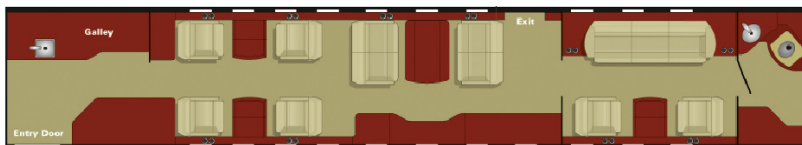

# LEGACY 600

**TWC** Aviation

Passenger seating	13
Range	3,250 nautical miles
Cruise speed	459 knots
Cabin dimensions (h/l/w)	6' / 42' 6" / 6' 11"
Baggage space	240 cubic feet

## *S* PACIOUS CABIN IDEAL FOR LARGE GROUPS.

- Collision Avoidance System (TCAS II)
- Ground Proximity Warning System (GPWS)
- Dual DVD Entertainment System
- Airshow Genesys
- SATCOM Satellite Phone
- Warming Oven and Microwave
- Three Separate Seating Areas
- Forward and Aft Lavatories
- Extra Large Baggage Compartment