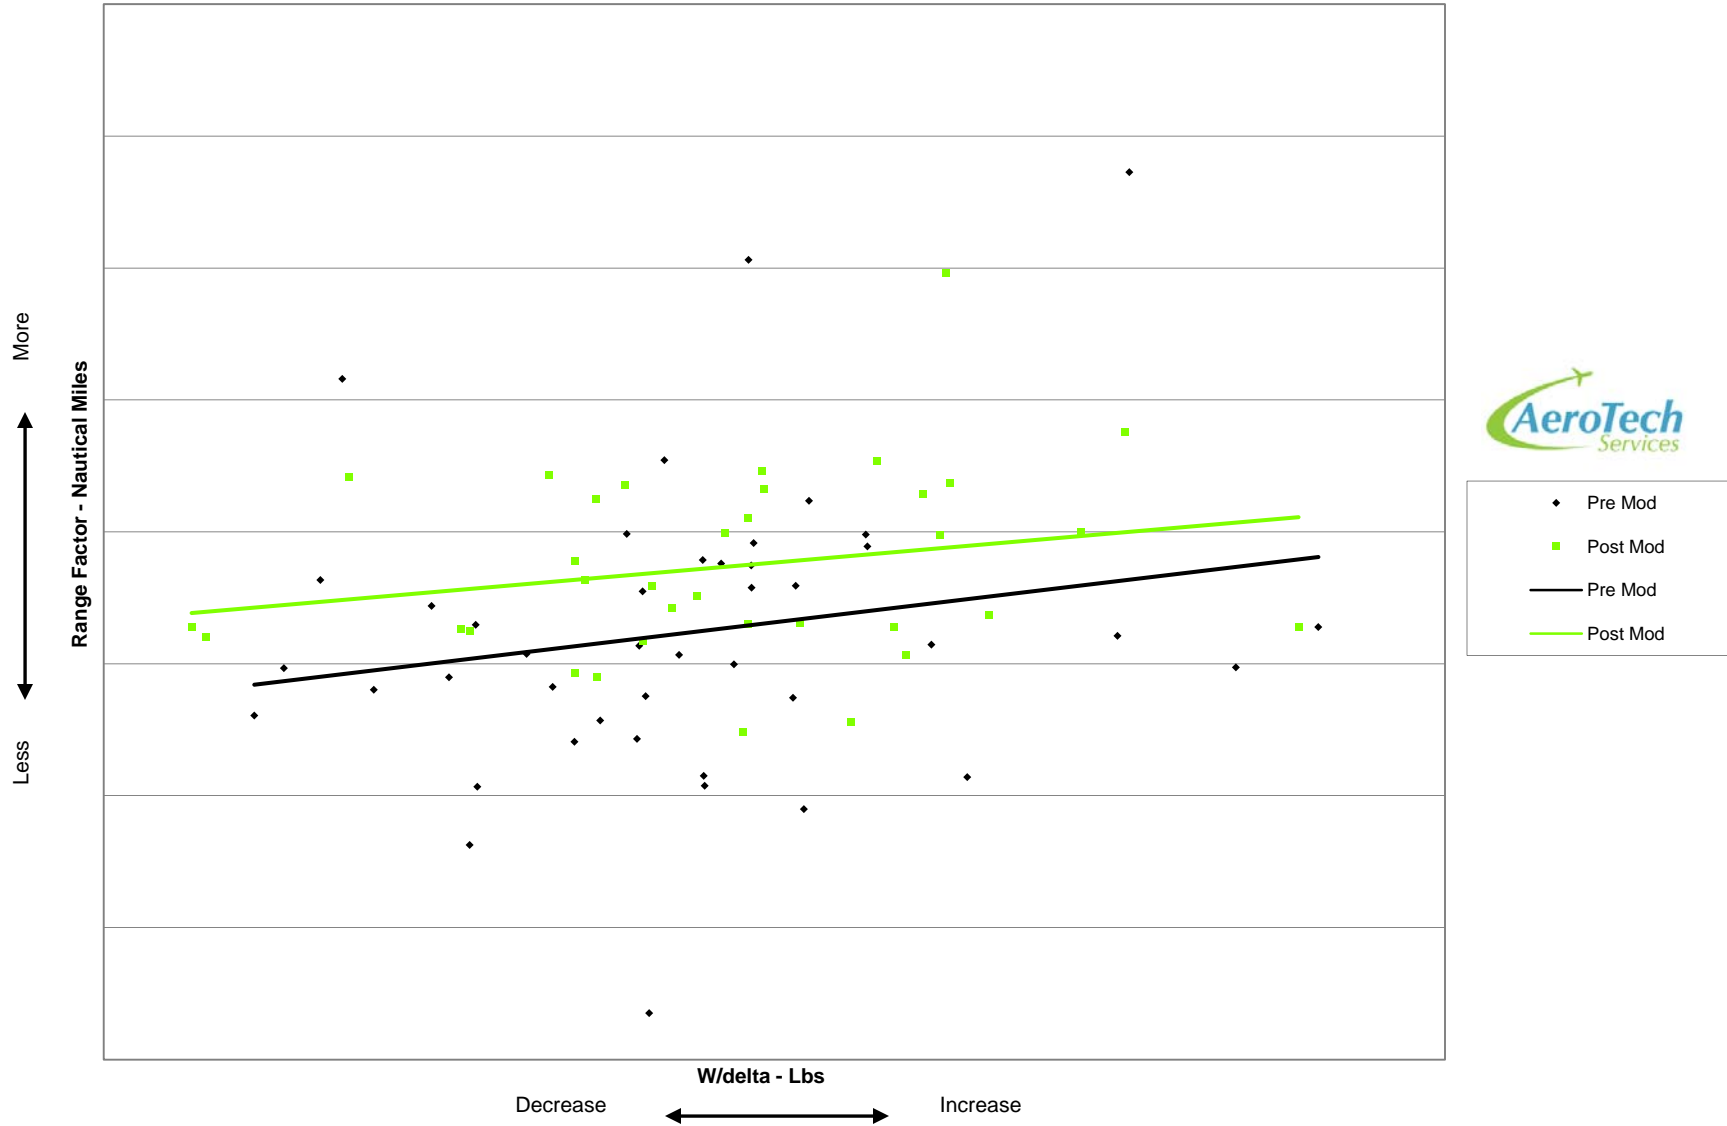

# B737- 400 Performance Improvement (in service)

- ◆ Pre Mod
- Post Mod
- Pre Mod
- Post Mod