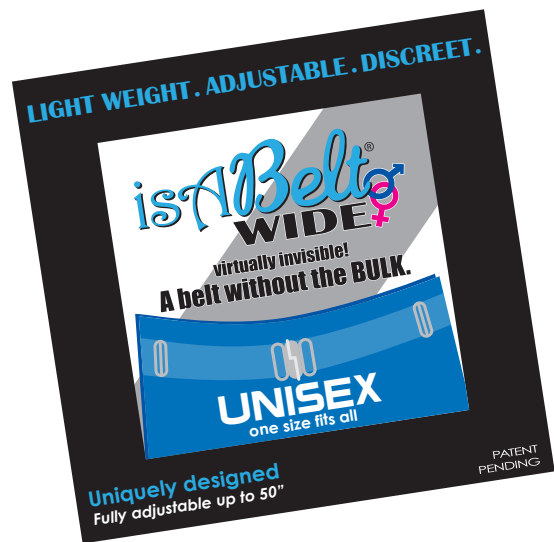

A UNISEX belt without bulk. 1" wide belt with no hardware, virtually disappears when worn.

isABeltWide™ has finally ARRIVED! Keep your pants up the "isABeltWide™" way! A lightweight, flat, 1" wide belt in clear-frosted or black that will support your pants with no bulky hardware. The isABeltWide™ allows you to discretely wear a belt when you don't want, or need the added weight of a belt or a belt buckle. Say goodbye to "belt bulk", "back gap", and "plumber's butt". A little wider for added support. Uniquely designed, one size fits all - up to 50".