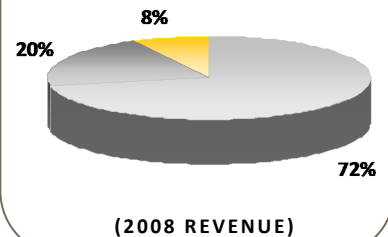

## COMPANY PROFILE

Brewster Inc. (Brewster) is a major tourism service operator in Western Canada that provides tourism products, including world-class attractions, hotel operations, transportation services and inbound package tour operations. Brewster's attractions feature the Banff Gondola, tours of the Athabasca Glacier on the Columbia Icefield and boat tours on Lake Minnewanka.

The Banff Gondola transports visitors to the top of Sulphur Mountain where guests get an unobstructed view of the Canadian Rockies from 7,000 feet above sea level. Brewster's tours of the Athabasca Glacier on "Ice Explorers" offer visitors an opportunity to experience one of the largest accumulations of ice and snow south of the Arctic Circle. In addition, Brewster operates two hotels in Alberta that cater to leisure travelers: The Mount Royal Hotel, located in the heart of Banff, and the Glacier View Inn, located on the Icefields Parkway between Lake Louise and Jasper.