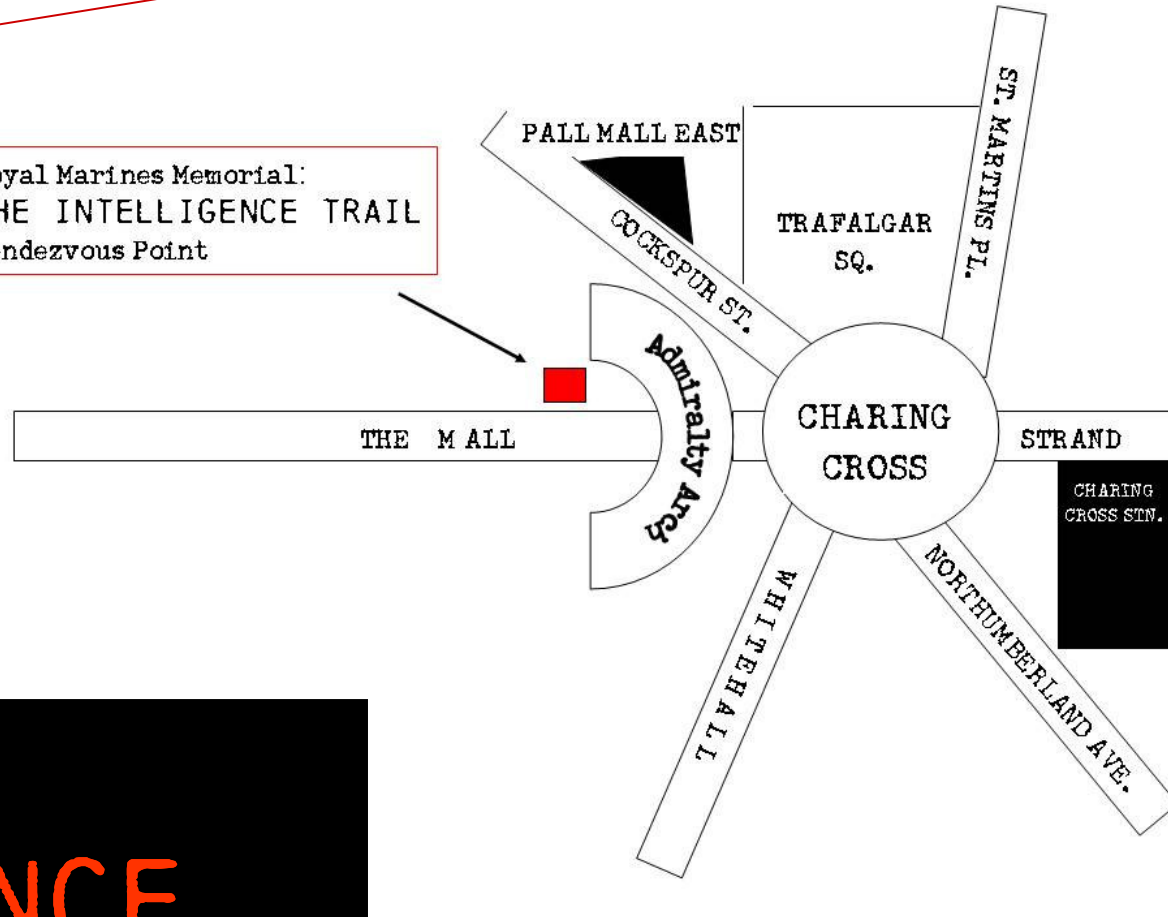

WHEN: Weds, Thurs, Fri:	1030, 1400 hrs	(29 Jul – 30 Oct)
Saturday:	1030, 1400 hrs	(25 Jul - 31 Oct)
Sunday:	1400 hrs	(26 Jul – 1 Nov)
Saturday / Sunday:	1330 hrs	(November – April)

WHERE: Rendezvous at Royal Marines Memorial, The Mall (nr. Admiralty Arch)

PRICES:-

£10 per person per walk
£15 for 2 people on morning
walks only

Group tours also available

Royal Marines Memorial:
THE INTELLIGENCE TRAIL
Rendezvous Point

**THE
INTELLIGENCE
TRAIL**

**TOP
SECRET**

THE INTELLIGENCE TRAIL