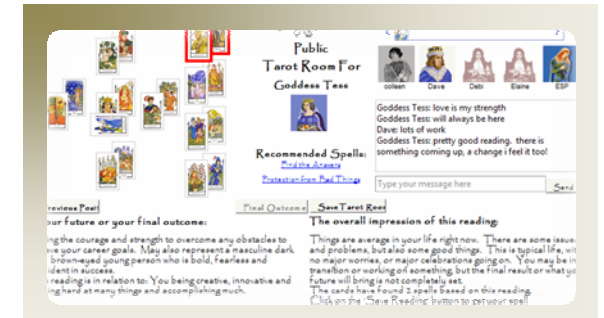

Tarot Diary

A private diary lists tarot reading entries chronologically. The pages can be turned to read through all notes. The reading information including the moon phase is displayed on the left side.

Personal Profile and Friends

Update MySpellSpace or Mini-Profile. Manage friends list, by finding friends, sending friendship requests, accepting or ignoring friends. See what friends or members are online. Find a friend using their name, personal tarot data

or email address. If they are not a member an invitation can be send via email. (Friend messaging coming soon.)

My Cards

View a virtual set of Tarot Cards, which are purchased at the SpellStore®. Select a deck and layout and view the card interpretation or enter your own. (Coming soon)

Tarot Room®

Members chat while doing real-time readings that can be saved and reviewed as intuitive trend charts. They view other members' psychic profiles, if members like what they see, they can invite them to join their Tarot Room®. Or simply jump into view any public room from the viewing panel, the owner may friend you. (Virtual spells coming soon.)