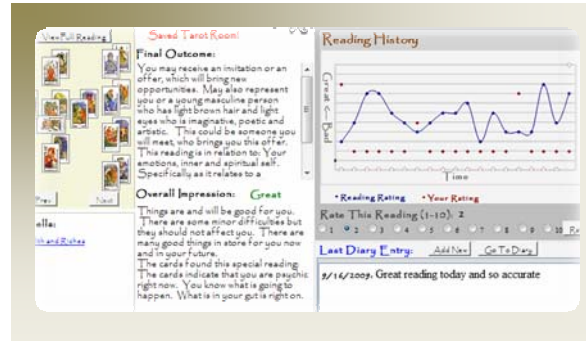

Authentic Tarot Reading

Receive complete tarot readings from past, current situations, to immediate and final outcomes. These are truly personalized and controlled by the person who shuffles cards. We use a random shuffle algorithm for authenticity. Readings can be saved, emailed or annotated. Membership is not needed and readings are free.

MySpellSpace Psychic Profile

View other member's tarot knowledge, descriptive me-word, relationship status, location, membership level, daily horoscope, birthday tarot significance, astrological compatibility, last reading, last spell, psychic trends, statistics and personal greeting. If they sound interesting "friend" them and/or join them in a Tarot Room®.

Tarot History

Displays saved tarot readings and spells. The snapshot provides, final outcome, overall impression, rating, special readings, and spells. The entire Tarot Room® or regular reading is accessed by clicking on the picture. Update or view psychic trends graphs, ratings and personal notes.