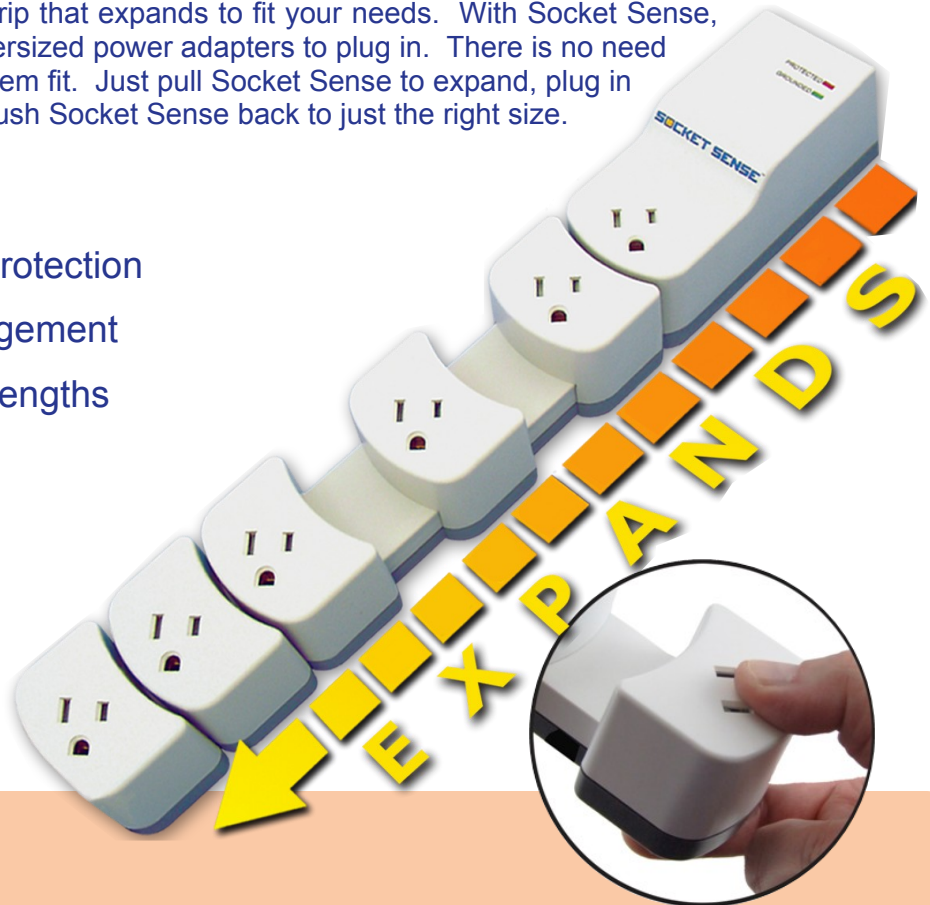

SOCKET SENSE®

Surge Protector

Socket Sense® is the only surge strip that expands to fit your needs. With Socket Sense, each outlet can expand to allow oversized power adapters to plug in. There is no need to rearrange other plugs to make them fit. Just pull Socket Sense to expand, plug in your oversized adapter, and then push Socket Sense back to just the right size.

Socket Sense features:

- 2160 Joules of surge protection
- Integrated cable management
- Both 6ft and 12ft cord lengths

From
\$29.99

www.SocketSense.com

 RadioShack.

 Sky Mall

 HSN

 amazon.com

Expands

**To Fit Any
Power Adapter**

Power adapters are a nuisance. When you plug these large adapters into a surge strip they usually block one or two extra sockets.

Expands

**Holds 6
Power Adapters**

Socket Sense is the only surge strip that expands to fit any power adapter on the market. Ordinary surge strips can only handle a few bulky power adapters because they block adjacent sockets. Socket Sense expands from 13 to 18 inches in length. Sockets will never be blocked by power adapters again - we guarantee it.

Don't waste money purchasing two ordinary surge strips when one Socket Sense can do the job. Socket Sense simply expands to a perfect fit - sockets are never blocked.

Socket Sense

**Does the Job of
Two Regular
Surge Strips**