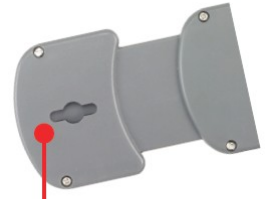

Expands

**To Fit Any
Power Adapter**

Power adapters are a nuisance. When you plug these large adapters into a surge strip they usually block one or two extra sockets.

Expands

**Holds 6
Power Adapters**

Socket Sense is the only surge strip that expands to fit any power adapter on the market. Ordinary surge strips can only handle a few bulky power adapters because they block adjacent sockets. Socket Sense expands from 13 to 18 inches in length. Sockets will never be blocked by power adapters again - we guarantee it.

Don't waste money purchasing two ordinary surge strips when one Socket Sense can do the job. Socket Sense simply expands to a perfect fit - sockets are never blocked.

Socket Sense

**Does the Job of
Two Regular
Surge Strips**

SOCKET SENSE®

Cable Organizer

Sockets may be adjusted to form cable management channels to reduce clutter.

Surge Protection

2160 Joules of protection to help absorb power spikes.

Status LEDs

Red and Green LEDs provide status of surge and ground.

Keyhole Slots

6 Foot Cable

Resettable 15 Amp Breaker

Adjustable Sockets

The sockets expand or contract as required to fit all power adapters.

NO BLOCK GUARANTEE

IDEATIVE guarantees sockets will not be blocked or your money back.