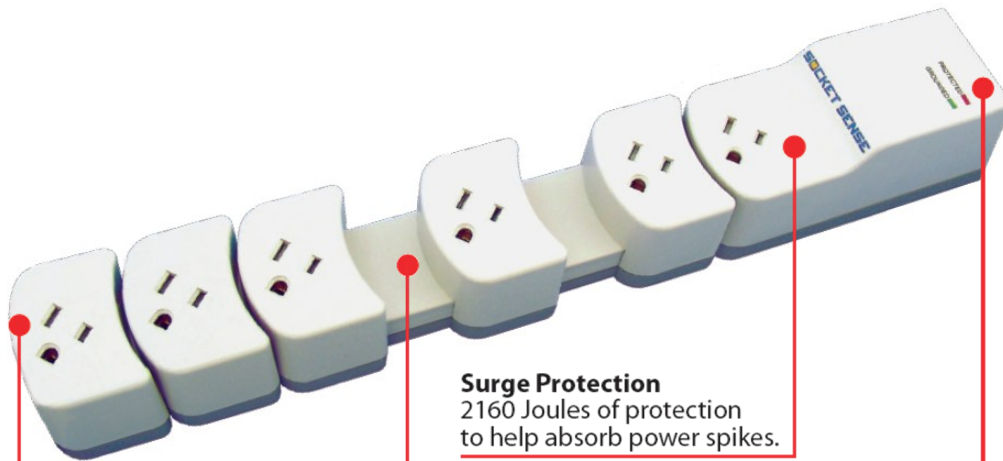

Expands

**To Fit Any
Power Adapter**

Power adapters are a nuisance. When you plug these large adapters into a surge strip they usually block one or two extra sockets.

Expands

**Holds 6
Power Adapters**

Socket Sense is the only surge strip that expands to fit any power adapter on the market. Ordinary surge strips can only handle a few bulky power adapters because they block adjacent sockets. Socket Sense expands from 13 to 18 inches in length. Sockets will never be blocked by power adapters again - we guarantee it.

Don't waste money purchasing two ordinary surge strips when one Socket Sense can do the job. Socket Sense simply expands to a perfect fit - sockets are never blocked.

Socket Sense

**Does the Job of
Two Regular
Surge Strips**

SOCKET SENSE®

Cable Organizer

Sockets may be adjusted to form cable management channels to reduce clutter.

Surge Protection

2160 Joules of protection to help absorb power spikes.

Status LEDs

Red and Green LEDs provide status of surge and ground.

Keyhole Slots

6 Foot Cable

Resettable 15 Amp Breaker

Adjustable Sockets

The sockets expand or contract as required to fit all power adapters.

NO BLOCK GUARANTEE

IDEATIVE guarantees sockets will not be blocked or your money back.