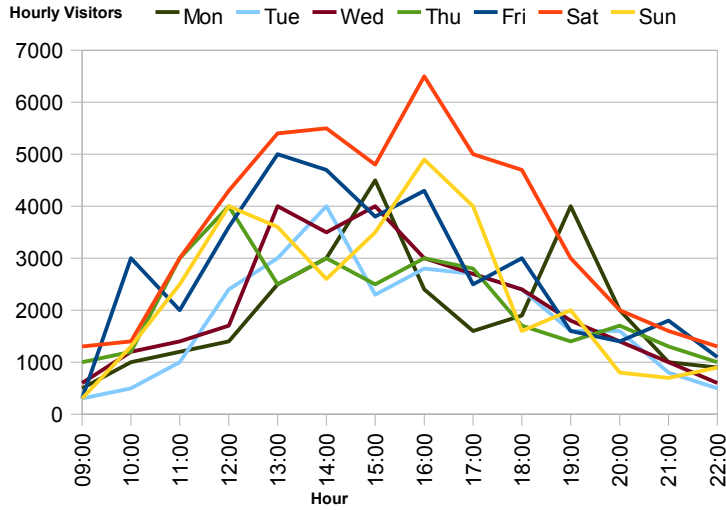

Hourly Distribution

Footfall By Location

Daily Distribution

Monthly Distribution

Zone Comparison

Weekly Visitors