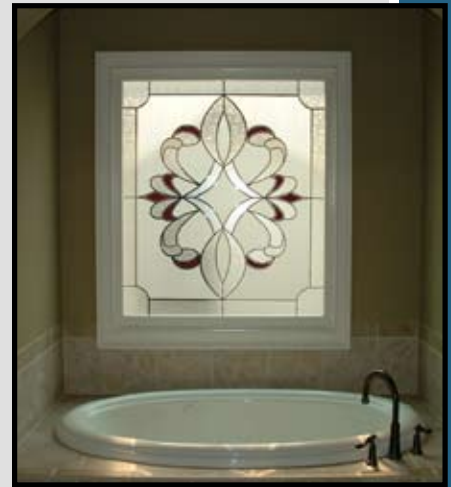

The Samuel K Story

A growing need for an alternative to stained glass along with a totally new dimension in window treatments birthed the concept of Samuel K Designer Windows in 1998. After 18 months of initial development, the product was offered to a limited client base to test the market and fine-tune the product.

We are proud to offer an alternate window treatment that has been marveled at, embraced and installed in the most discerning high-end market homes across the country.

Samuel K Designs is the innovative leader in quality, affordable glass overlay products for windows of any size or shape. For more than a decade, homeowners have enjoyed this best kept secret of leaded and stain glass looks at a fraction of the cost.

Established in the Atlanta, Georgia area, Samuel K is a business with a family backbone. Sam and Mike Kamber are passionate about creating custom and one-of-a-kind pieces for their customer's homes. From sidelights, to foyer windows, garden tub windows and shower enclosures, every Samuel K Design upholds its signature quality of transforming your home with timeless, classic window looks for the privacy and beauty of your home.

Samuel K Designs have been the first choice of contractors, builders, and interior designers for homes, churches, and other facilities as the new industry standard to affordably add the look of expensive window treatments to any project.

Samuel K

225 Curie Drive, Suite 900, Alpharetta GA 30005. 678-261-4525

ABOUT SAMUEL K DESIGNS