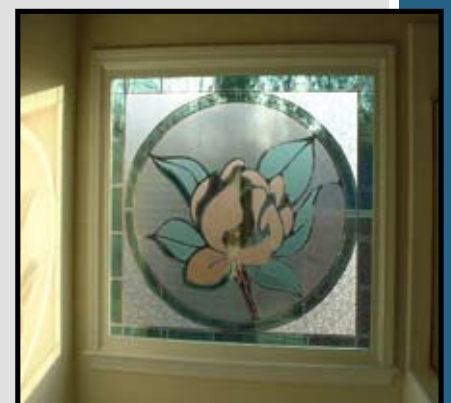

The Samuel K Story

A growing need for an alternative to stained glass along with a totally new dimension in window treatments birthed the concept of Samuel K Designer Windows in 1998. After 18 months of initial development, the product was offered to a limited client base to test the market and fine-tune the product.

We are proud to offer an alternate window treatment that has been marveled at, embraced and installed in the most discerning high-end market homes across the country.

Samuel K Designs is the innovative leader in quality, affordable glass overlay products for windows of any size or shape. For more than a decade, homeowners have enjoyed this best kept secret of leaded and stain glass looks at a fraction of the cost.

Established in the Atlanta, Georgia area, Samuel K is a business with a family backbone. Sam and Mike Kamber are passionate about creating custom and one-of-a-kind pieces for their customer's homes. From sidelights, to foyer windows, garden tub windows and shower enclosures, every Samuel K Design upholds its signature quality of transforming your home with timeless, classic window looks for the privacy and beauty of your home.

Samuel K Designs have been the first choice of contractors, builders, and interior designers for homes, churches, and other facilities as the new industry standard to affordably add the look of expensive window treatments to any project.

Samuel K

225 Curie Drive, Suite 900, Alpharetta GA 30005. 678-261-4525

ABOUT SAMUEL K DESIGNS