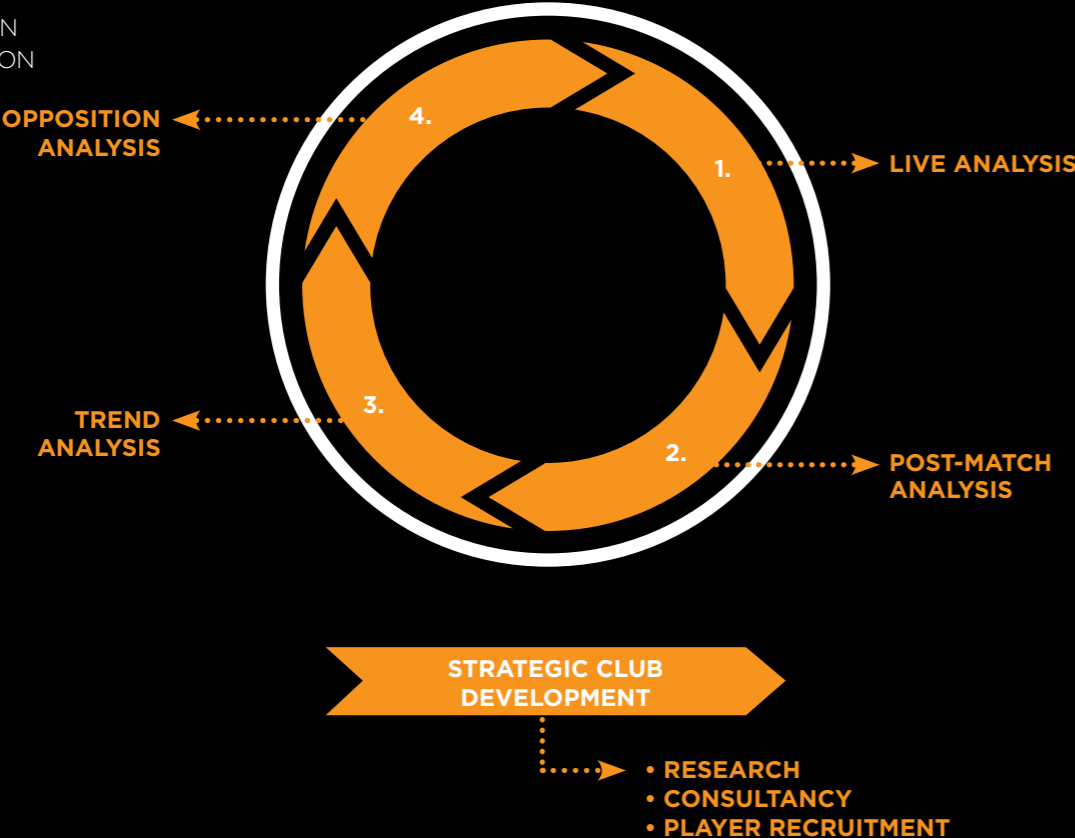

PROZONE SERVICES

We understand everyone's needs are different, so we tailor our service according to a club's needs within the coaching process, and can offer bespoke consultancy to ensure the value is realised.

COACHING PROCESS:

1. PERFORMANCE
2. FEEDBACK
3. EVALUATION
4. PREPARATION