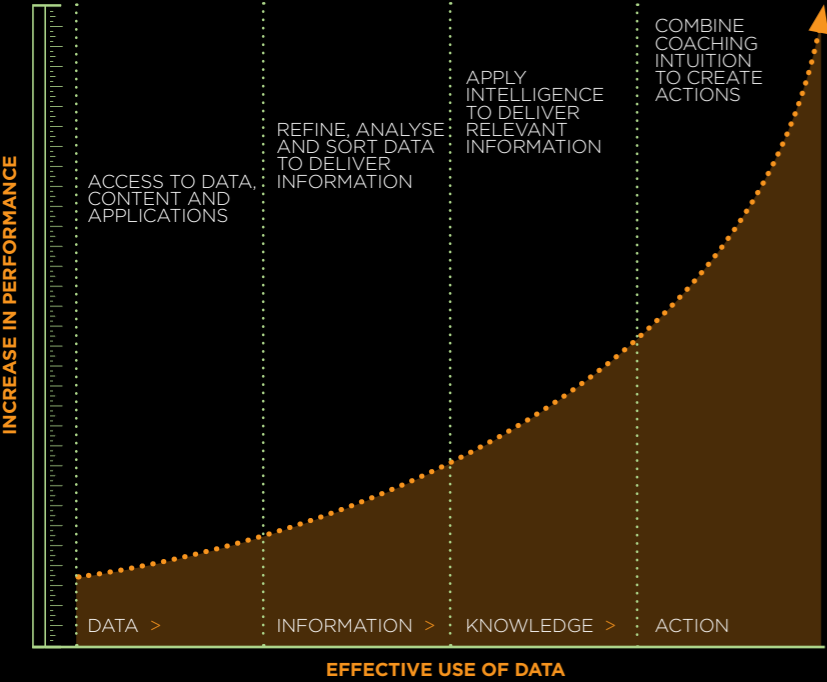

PERFORMANCE ANALYSIS

Performance analysis is a way of quantifying team and player performance in an objective and consistent way.

Through supplementing coaching intuition with information, you have the opportunity to enhance your overall analysis of performance.

Prozone are committed to helping our teams use information effectively to maximise performance gains.