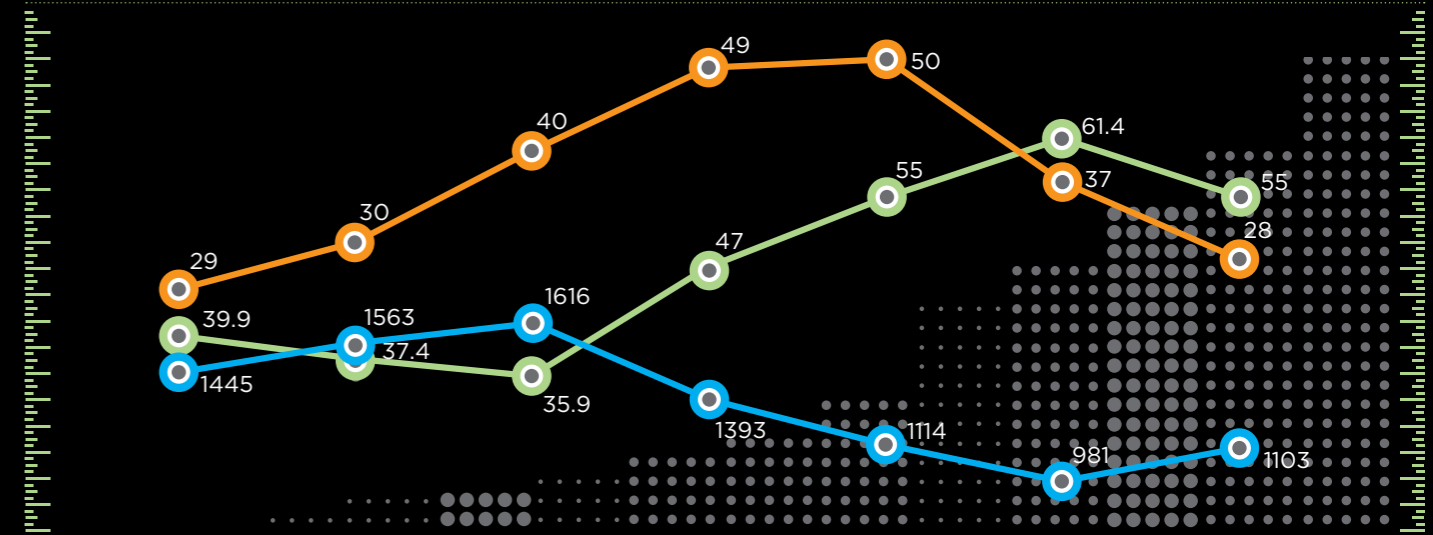

RESEARCH & CONSULTANCY

22-23

With a track record of producing ground breaking research and over 10 years working with the games leading coaches, our people have the expertise to help you turn raw data into insightful performance information.

By working closely with you, our consultants can supplement your coaching team's knowledge to enhance your performance analysis strategy.

The Benefits of Prozone Consultancy

- Develop your coaching strategy
- Maximise performance data
- Bespoke research projects
- Integrate existing coaching applications
- Measurable key performance indicators

A DEEPER UNDERSTANDING

“ At Chelsea, we're always striving to maximise the value of any performance data we use and Prozone's consultants help us to achieve valuable insights.”

Mike Forde - Performance Director, Chelsea FC.

Visit: www.prozonesports.com or call +44 (0)113 213 5017