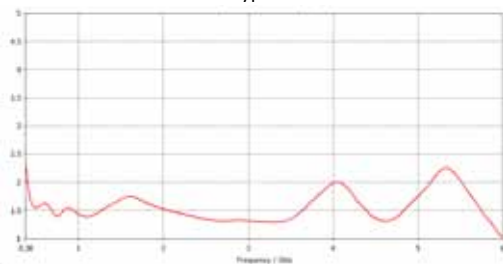

Technical Drawing

In Building Antennas

Ultra Wideband Ceiling Antenna

Simulated 3D Plots

Chamber Measured VSWR

Typical VSWR

Antenna Efficiency

Frequency (MHz)	Radiating Efficiency (%)	Total Efficiency (%)
400	99	88
700	99	96
900	99	96
1800	99	94
2100	99	96
2400	99	97
2600	99	98
3500	99	97
6000	99	98

In Building

Ultra Wideband Ceiling Antenna

Part No.		CMWB-038-6
Electrical Data		
Frequency Range (MHz)		380-6000
Operational Band		TETRA 380-430, GSM850 / CDMA 800, GSM900, GSM1800, PCS1900, 3G UMTS, 2.4GHz WLAN, LTE, WiMAX
Peak Gain: Isotropic	TETRA 400MHz	1dBi
	AMPS800 / GSM900	4.5dBi
	GSM1800 & GSM1900	6.5dBi
	3G UMTS	6.5dBi
	2.4GHz WLAN	6.5dBi
	6GHz	7.5dBi
Polarisation		Vertical
Pattern		Omni-directional
Impedance		50Ω
Max Input Power (W)		25
Mechanical Data		
Dimensions (mm)	Height	175
	Width	420
	Length	420
Operating Temp (°C)		-40° / +80°C
Material		Kydex6000
Colour		White
Mounting Data		
Fixing		Via Four 5.5mm Fixing Holes
Diameter (mm)		5.5 / 19
Termination		N Socket