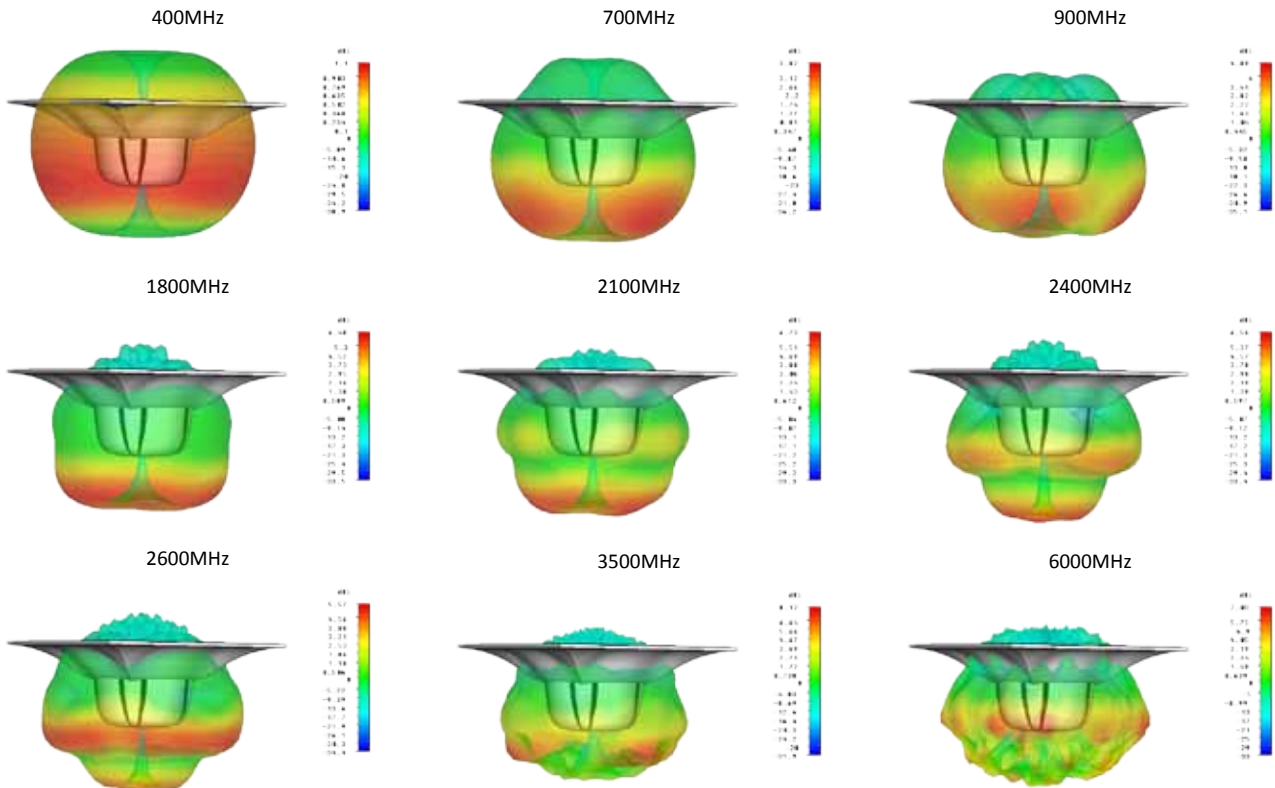

In Building

Ultra Wideband Ceiling Antenna

CMWB-038-6-NJ

Ultra wideband from 380MHz - 6GHz

Easy installation

Integrate wireless services into one antenna

A true wideband system, Panorama's CMWB-038-6 allows businesses and facilities to support multi-service / multi-operator wireless coverage. Any number or combination of services are supported - including TETRA UHF, GSM400, AWS 1700MHz, Quadband GSM, 3G UMTS, 2.4GHz WLAN, LTE & WiMAX etc. enabling simultaneous mobility for employees, consumers and emergency services and providing in-building service providers and DAS installers with a convenient one size fits all solution.

Technical Drawing

In Building Antennas

Ultra Wideband Ceiling Antenna

Simulated 3D Plots

Chamber Measured VSWR

Typical VSWR

Antenna Efficiency

Frequency (MHz)	Radiating Efficiency (%)	Total Efficiency (%)
400	99	88
700	99	96
900	99	96
1800	99	94
2100	99	96
2400	99	97
2600	99	98
3500	99	97
6000	99	98

In Building

Ultra Wideband Ceiling Antenna

Part No.		CMWB-038-6
Electrical Data		
Frequency Range (MHz)		380-6000
Operational Band		TETRA 380-430, GSM850 / CDMA 800, GSM900, GSM1800, PCS1900, 3G UMTS, 2.4GHz WLAN, LTE, WiMAX
Peak Gain: Isotropic	TETRA 400MHz	1dBi
	AMPS800 / GSM900	4.5dBi
	GSM1800 & GSM1900	6.5dBi
	3G UMTS	6.5dBi
	2.4GHz WLAN	6.5dBi
	6GHz	7.5dBi
Polarisation		Vertical
Pattern		Omni-directional
Impedance		50Ω
Max Input Power (W)		25
Mechanical Data		
Dimensions (mm)	Height	175
	Width	420
	Length	420
Operating Temp (°C)		-40° / +80°C
Material		Kydex6000
Colour		White
Mounting Data		
Fixing		Via Four 5.5mm Fixing Holes
Diameter (mm)		5.5 / 19
Termination		N Socket