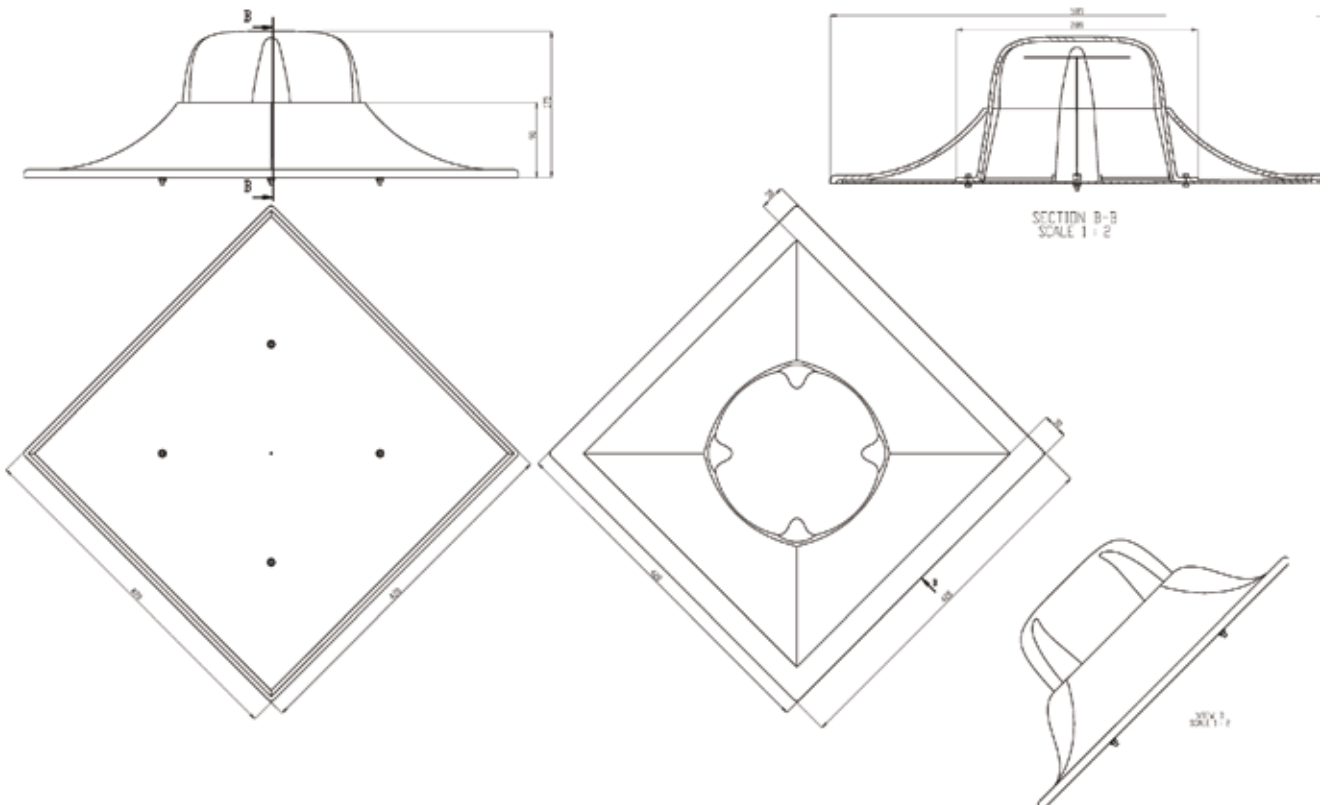

Technical Drawing