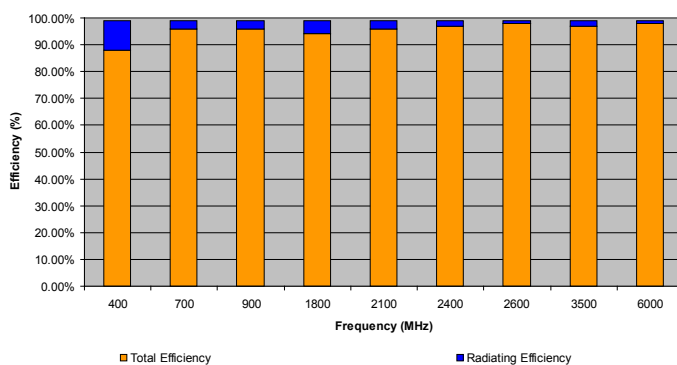

Technical Drawing

In Building Antennas

Ultra Wideband Ceiling Antenna

Simulated 3D Plots

Chamber Measured VSWR

Typical VSWR

Antenna Efficiency

Frequency (MHz)	Radiating Efficiency (%)	Total Efficiency (%)
400	99	88
700	99	96
900	99	96
1800	99	94
2100	99	96
2400	99	97
2600	99	98
3500	99	97
6000	99	98

In Building

Ultra Wideband Ceiling Antenna

Part No.		CMWB-038-6
Electrical Data		
Frequency Range (MHz)		380-6000
Operational Band		TETRA 380-430, GSM850 / CDMA 800, GSM900, GSM1800, PCS1900, 3G UMTS, 2.4GHz WLAN, LTE, WiMAX
Peak Gain: Isotropic	TETRA 400MHz	1dBi
	AMPS800 / GSM900	4.5dBi
	GSM1800 & GSM1900	6.5dBi
	3G UMTS	6.5dBi
	2.4GHz WLAN	6.5dBi
	6GHz	7.5dBi
Polarisation		Vertical
Pattern		Omni-directional
Impedance		50Ω
Max Input Power (W)		25
Mechanical Data		
Dimensions (mm)	Height	175
	Width	420
	Length	420
Operating Temp (°C)		-40° / +80°C
Material		Kydex6000
Colour		White
Mounting Data		
Fixing		Via Four 5.5mm Fixing Holes
Diameter (mm)		5.5 / 19
Termination		N Socket