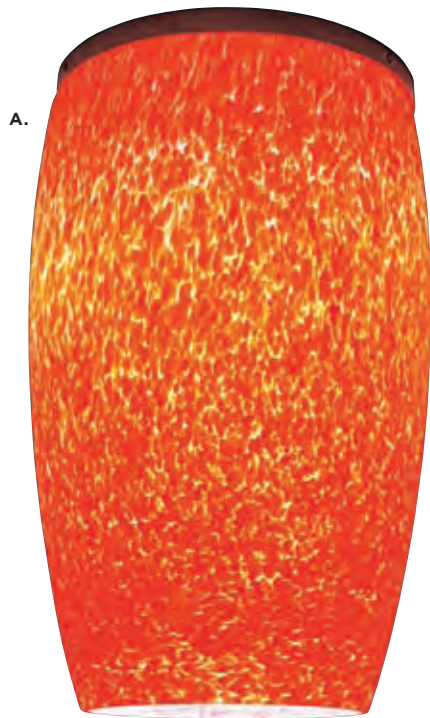

C. INVERTO | MODEL BG120

Size: 6" H X 10" DIA. (inverts to 4" DIA.)

Shown in Cobalt Mix.

D. CAMPANA | MODEL BG130

Size: 5" H X 10" DIA.

Shown in Red.

Chuck Franklin Signature Collection

Chuck Franklin has been a leading glass artist since 1974 when he opened his studio in Portland, Oregon. Awarded the Lifetime Achievement Award by the Art Glass Association, Chuck has a national reputation in stained and leaded glass, and beveled glass windows, light fixtures and skylights. re•cesso is pleased that we can offer his artistry and expertise in a special collection of our fused glass pieces.