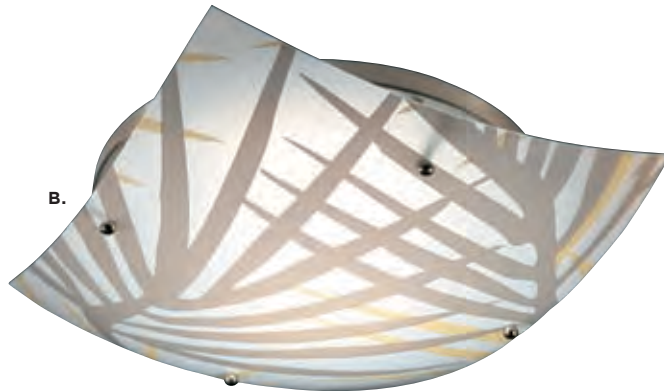

B.

A. FEATHERLIGHT ARC | MODEL LR300

Size: 16" L X 12" W

Colors: Green Leaf; White Leaf; Palms; White Mesh
Shown in Green Leaf.

B. FEATHERLIGHT SQUARE | MODEL LR310

Size: 16" L X 12" W

Colors: Green Leaf; White Leaf; Palms; White Mesh
Shown in Palms.