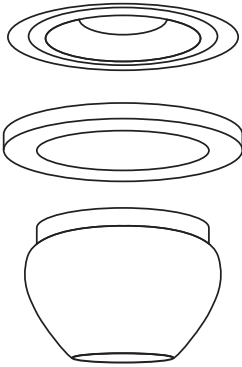

Ten minutes ago this was a recessed light.

**Install in three easy steps
without an electrician.**

1. Simply install the locking ring around any recessed light, using fasteners provided.
2. Attach the decorative trim to the shade.
3. Place trim in locking ring and secure with screw.