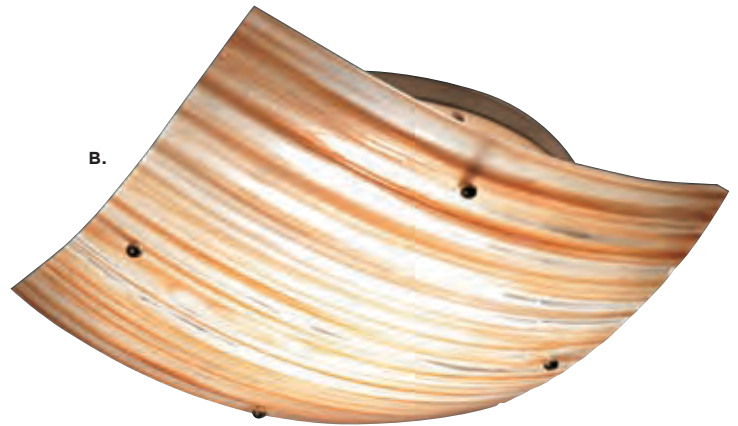

B. TEXTURED RESIN SQUARE | MODEL TR110

Size: 11.5" square

Colors: Sahara Sand, Mocha

Shown in Mocha.