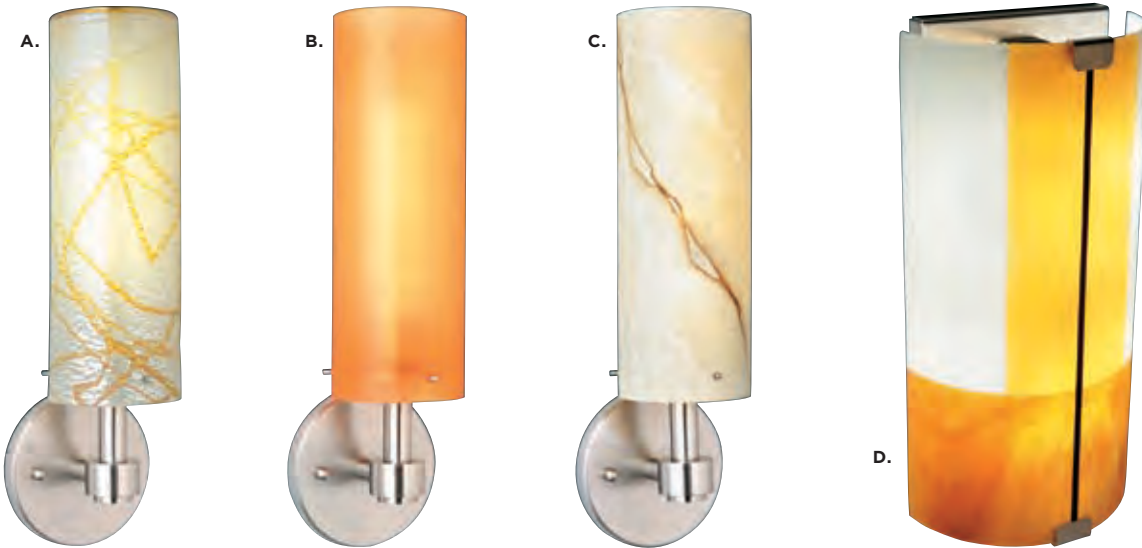

Coordinating Sconces

To give you the ability to carry the art glass or resin theme throughout your project, including hallways, bathrooms and other spaces, we're providing sconces that complement specific collections.

Hardware is available in standard finishes.

A. BLOWN GLASS SCONCE | MODEL SC410
Size: 15" total height
Complements Capello, Coppa, Inverto and Campana glass pieces.

B. PURE COLOR RESIN SCONCE | MODEL SC411
Size: 15" total height
Complements Pure Color resin cylinders.

C. HAND-PAINTED RESIN SCONCE | MODEL SC412
Size: 15" total height
Complements hand-painted wood or stone resin pieces.

D. TALL ARC SCONCE | MODEL SC413
Size: 15" H x 8" W
Available in all fused glass and most resin colors and finishes.

E. WIDE ARC SCONCE | MODEL SC414
Size: 9" H x 10" W
Available in all fused glass and most resin colors and finishes.