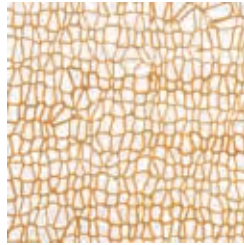

LATTICE BUFF 3002