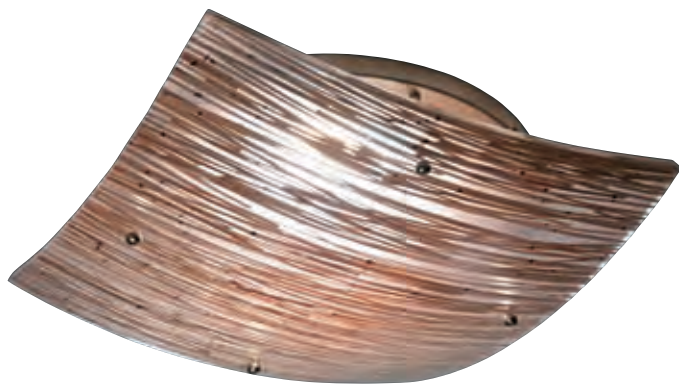

Eco-Inlay Resin Collection

We're excited to offer this innovative collection made using 3form's Ecoresin, which contains at least 40% recycled content. This unique collection features natural material inlays such as silk, thatch, and grasses. As an added benefit, pieces made with this resin resist breaking, making them an excellent choice in demanding applications like hotels, lodges and other high-traffic hallways.

Available in 12 standard inlays. Custom solid colors and inlays available.

Arc comes with coordinating glass side diffusers. Hardware is available in standard finishes.

ECO-INLAY ARC | MODEL ER100

Size: 12" W X 16" L

Shown in Connections Pure

ECO-INLAY SQUARE | MODEL ER110

Size: 11.5" square

Shown in Thatch