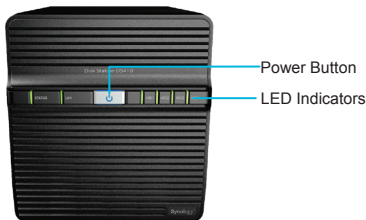

CONNECTIONS & BUTTONS

Power Button
LED Indicators