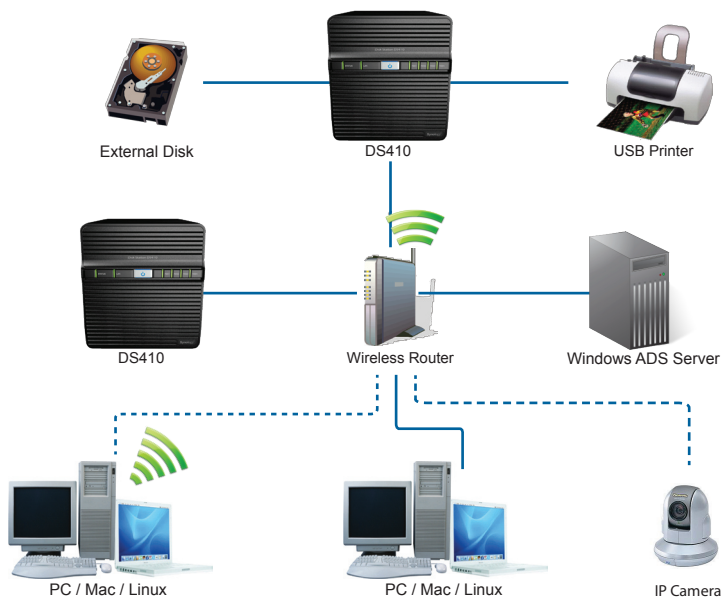

Networking

SYNOLOGY INC.

<http://www.synology.com>

Synology Inc.

Synology AMERICA Corp.

2899 152nd Ave NE, Redmond, WA 98052, USA
Tel: +1 425 818 1587

Synology UK Ltd.

Bluepoint House
Davy Avenue, knowlhill
Milton Keynes, Bucks
MK5 8PB, UK
Tel: +44 01908 673 709