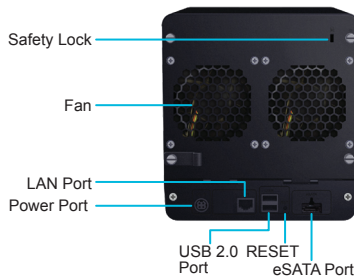

Safety Lock
Fan
LAN Port
Power Port
USB 2.0 RESET Port
eSATA Port

Technical Specifications

Hardware

- CPU: 1.06GHz, with floating point
- RAM Size: 512 MB (64bit@DDR533)
- Internal HDD⁽¹⁾: 4X 3.5" SATA(II) or 4X 2.5" SATA/SSD
- External HDD Interface: 2X USB ports, 1X eSATA port
- Size: 168mm X 184mm X 230mm
- Weight: 2.23kg
- LAN: 1X Gigabit
- Fan: 2X (80mm X 80mm)
- Noise Level⁽²⁾: 23dB(A)
- Power Recovery
- AC Input Power Voltage: 100V to 240V
- Power Frequency: 50Hz to 60Hz, Single Phase
- Max Internal Capacity: 8TB (4X 2TB hard drives)⁽³⁾
- Max Supported IP Camera #: 12⁽⁴⁾
- Operating Temperature: 5°C to 35°C (40°F to 95°F)
- Storage Temperature: -10°C to 70°C (15°F to 155°F)
- Relative Humidity: 5% to 95% RH
- Max Operating Altitude: 10,000 feet

Power Consumption⁽⁵⁾

- 56W (Access); 20W (HDD Hibernation)

Certification

- FCC Class, CE Class B, BSMI Class B

Networking Protocols

- CIFS
- AFP (3.1)
- FTP
- NFS
- Telnet/SSH

Windows ADS Domain Integration

- ADS Support
- Domain users login via Samba/AFP/FTP
- Synology Data Replicator 3 for Domain Users

Security

- Firewall
- FTP over SSL/TLS (explicit)
- FTP Auto-Block
- Encrypted Network Backup
- Encrypted rsync
- HTTPS Connection

File System

- EXT3
- FAT (External Disk Only)
- NTFS (External Disk Only)

File Sharing

- Max User Account: 2,048
- Max Group: 256
- Max Shared Folder: 256
- Max Concurrent Connections (SAMB/A, FTP, AFP): 256

Utilities

- Synology Assistant
- Synology Data Replicator 3
- Synology Download Redirector
- Add printer wizard

Applications

- Surveillance Station
- Photo Station
- File Station
- Audio Station
- Web Station (PHP/MySQL)
- Download Station
- iTunes Server

iPhone Applications

- DS photo
- DS audio
- DS cam

Packages

DLNA/UPnP Media Server Support

- DLNA Certified
- Sony PS3, Microsoft Xbox360
- Audio Format: AAC, FLAC, M4A, MP3, Ogg Vorbis, PCM, WAV, WMA, WMA VBR, WMA PRO, WMA Lossless
- Video Format: 3GP, 3G2, ASF, AVI, DAT, DivX, DVR-MS, ISO, M2T, M2TS, M4V, MKV, MP4, MPEG1, MPEG2, MPEG4, MTS, MOV, QT, SWF, TP, TRP, TS, VOB, WMV, XviD
- Image Format: BMP, JPG (jpe, jpeg), GIF, ICO, PNG, PSD, TIF (tiff), UFO
- Playlist Format: WPL, M3U

iTunes Server Support

Audio Station Support

Photo Station Support

- Video Format⁽⁷⁾: 3GP, 3GP, ASF, AVI, DAT, DivX, FLV, M4V, MOV, MP4, MPEG, MPG, QT, WMV, XviD, RM, RMBV, VOB
- Image Format: BMP, JPG (jpe, jpeg), GIF

Management