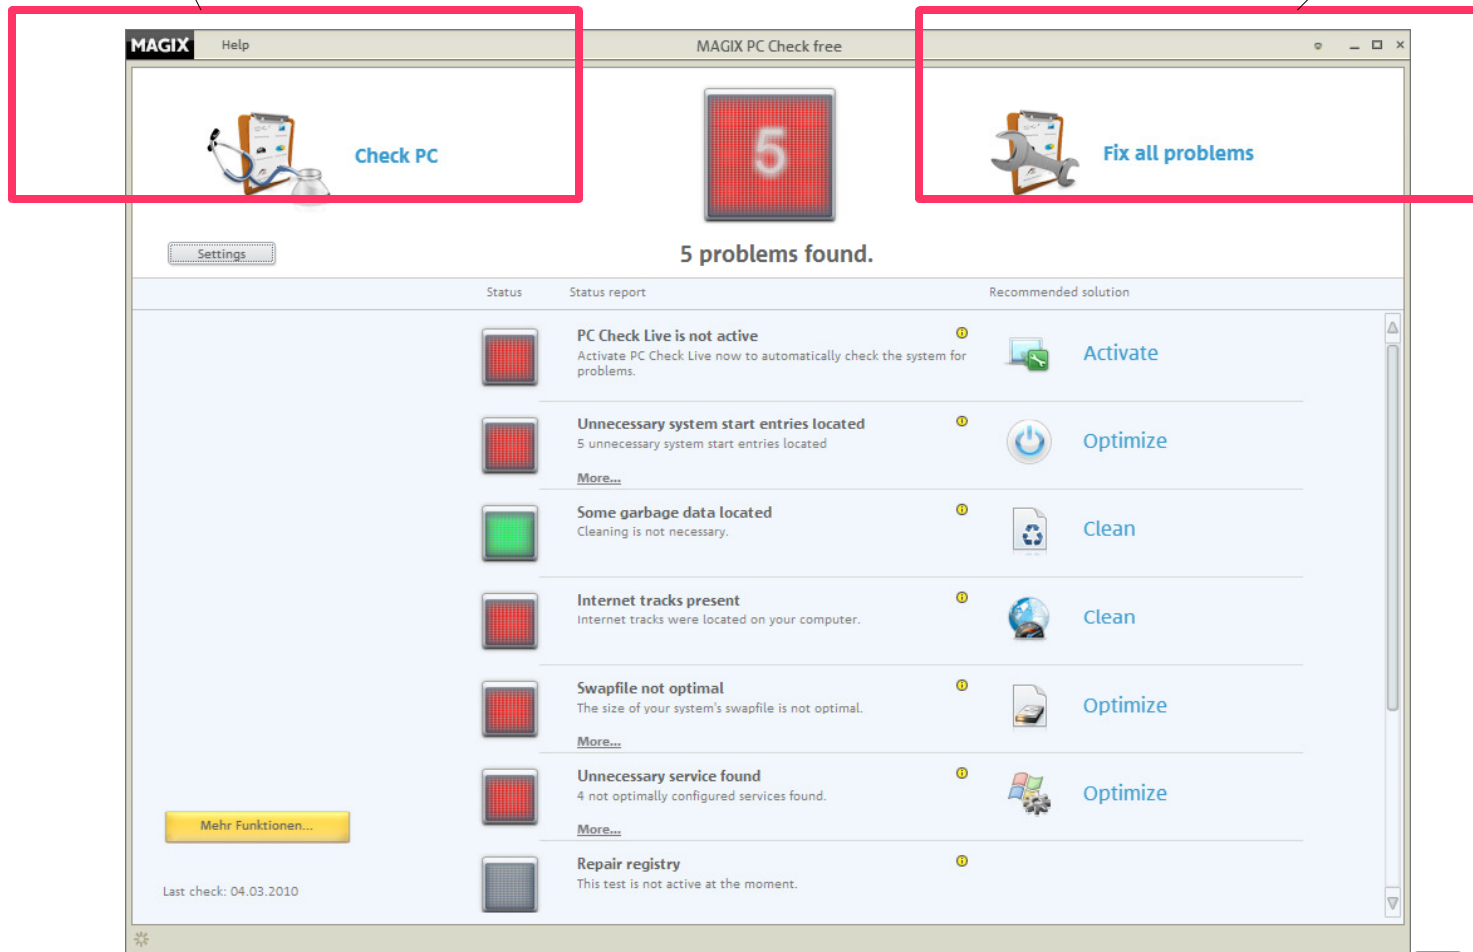

- Optimizes Internet settings

- **Easy-to-use tool with value for any PC user**

- Optimization for gaming or video editing

MAGIX PC Check & Tuning - WHY DO I NEED IT?

MAGIX PC Check & Tuning - HOW DOES IT WORK?

1. Analyze & find problems

2. Solve all problems

MAGIX PC Check & Tuning - WHAT IS THE IDEA?

- Continuously monitors system performance
- Analyzes weaknesses at high speed
- Starts windows applications and games faster
- Finds and displays memory-intensive data on your computer
- Cleans hard drives and registry
- Finds new updates for drivers (optional)
- Undo feature for all functions
- Very easy to use – made for consumers