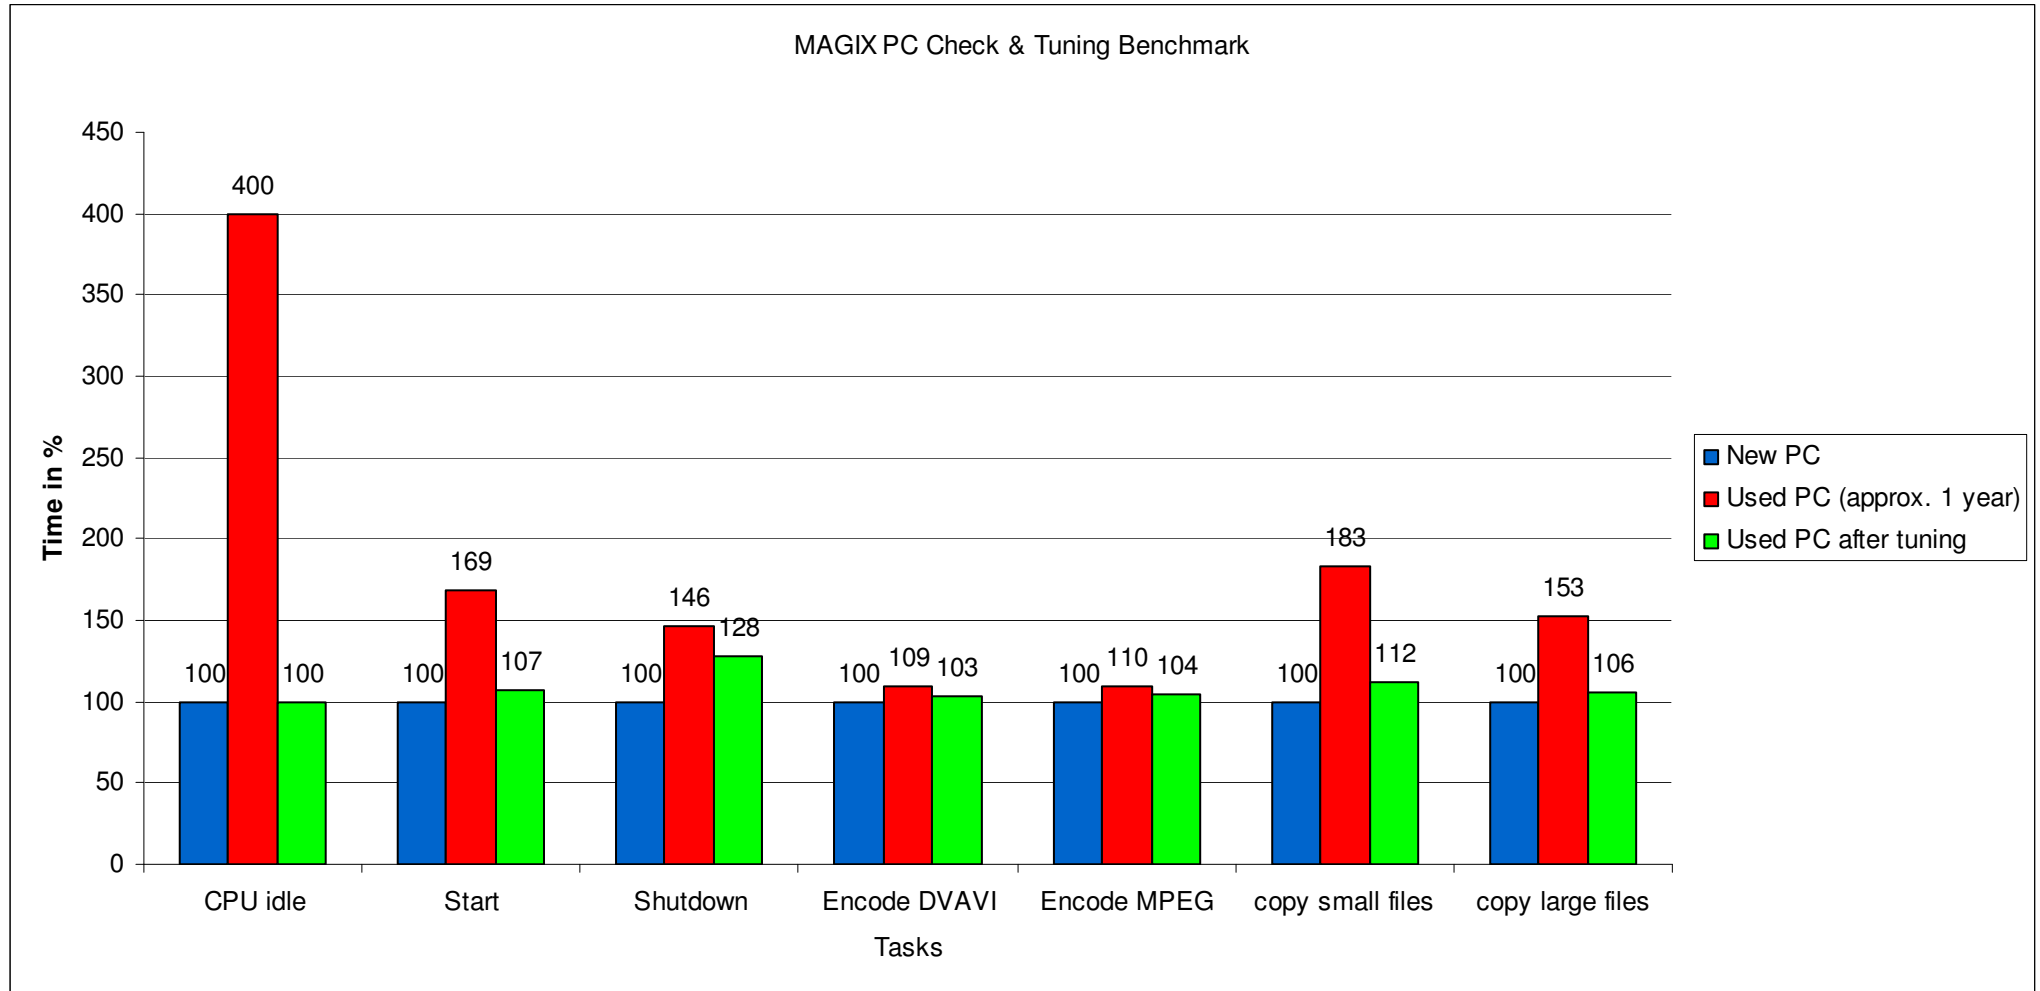

- Optimizes Internet settings

- **Easy-to-use tool with value for any PC user**

- Optimization for gaming or video editing

MAGIX PC Check & Tuning - WHY DO I NEED IT?

MAGIX PC Check & Tuning - HOW DOES IT WORK?

1. Analyze & find problems

2. Solve all problems

MAGIX PC Check & Tuning - WHAT IS THE IDEA?

- Continuously monitors system performance
- Analyzes weaknesses at high speed
- Starts windows applications and games faster
- Finds and displays memory-intensive data on your computer
- Cleans hard drives and registry
- Finds new updates for drivers (optional)
- Undo feature for all functions
- Very easy to use – made for consumers