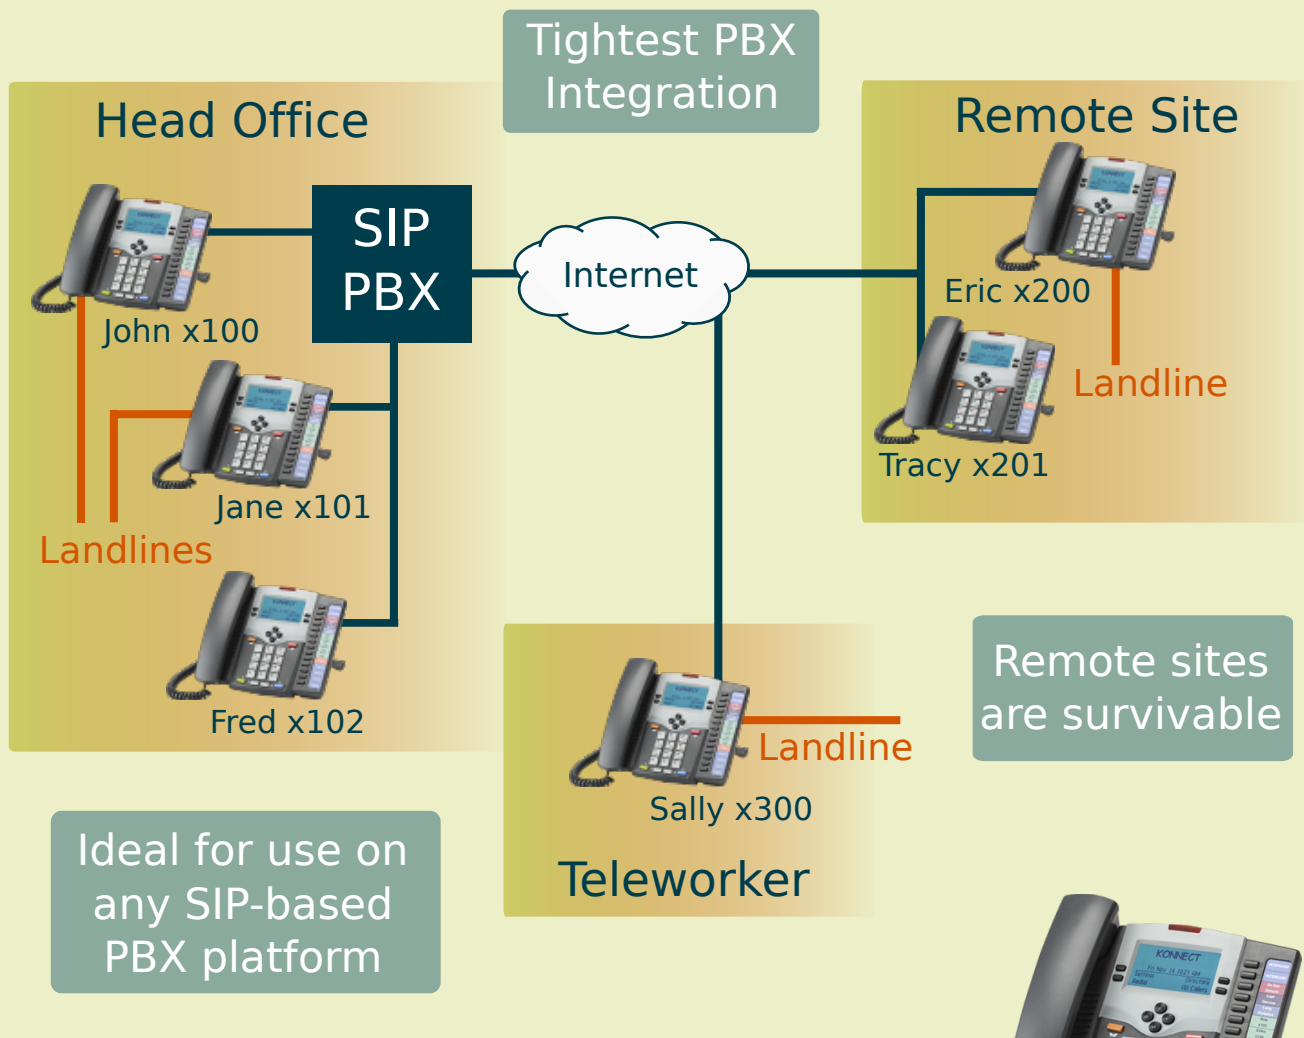

KONNECT™ Business Phones

KONNECT™ Business Phones provide stronger features and better flexibility.

KONNECT™ Business Phones offer tight PBX integration for more successful deployments.

True Visual Voicemail

Users can browse through messages and fast-forward or rewind a message for easy and intuitive operation.

Key System features behave the same simple way users are already familiar with.

Great support for BLF & SLA

Private FXO feature for the teleworker

Keep separate voicemail greetings for the users home line and office extension on a single KONNECT™ phone.

SIPSTIM™ protocol delivers a simple and intuitive experience for the user and supports custom application development.

Integrate custom applications using SIPSTIM™ protocol