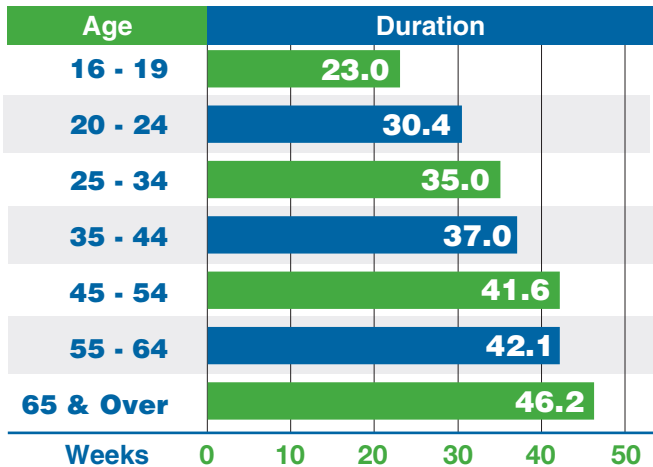

Average Duration of Unemployment by Age

Source: April 2010 Bureau of Labor Statistics