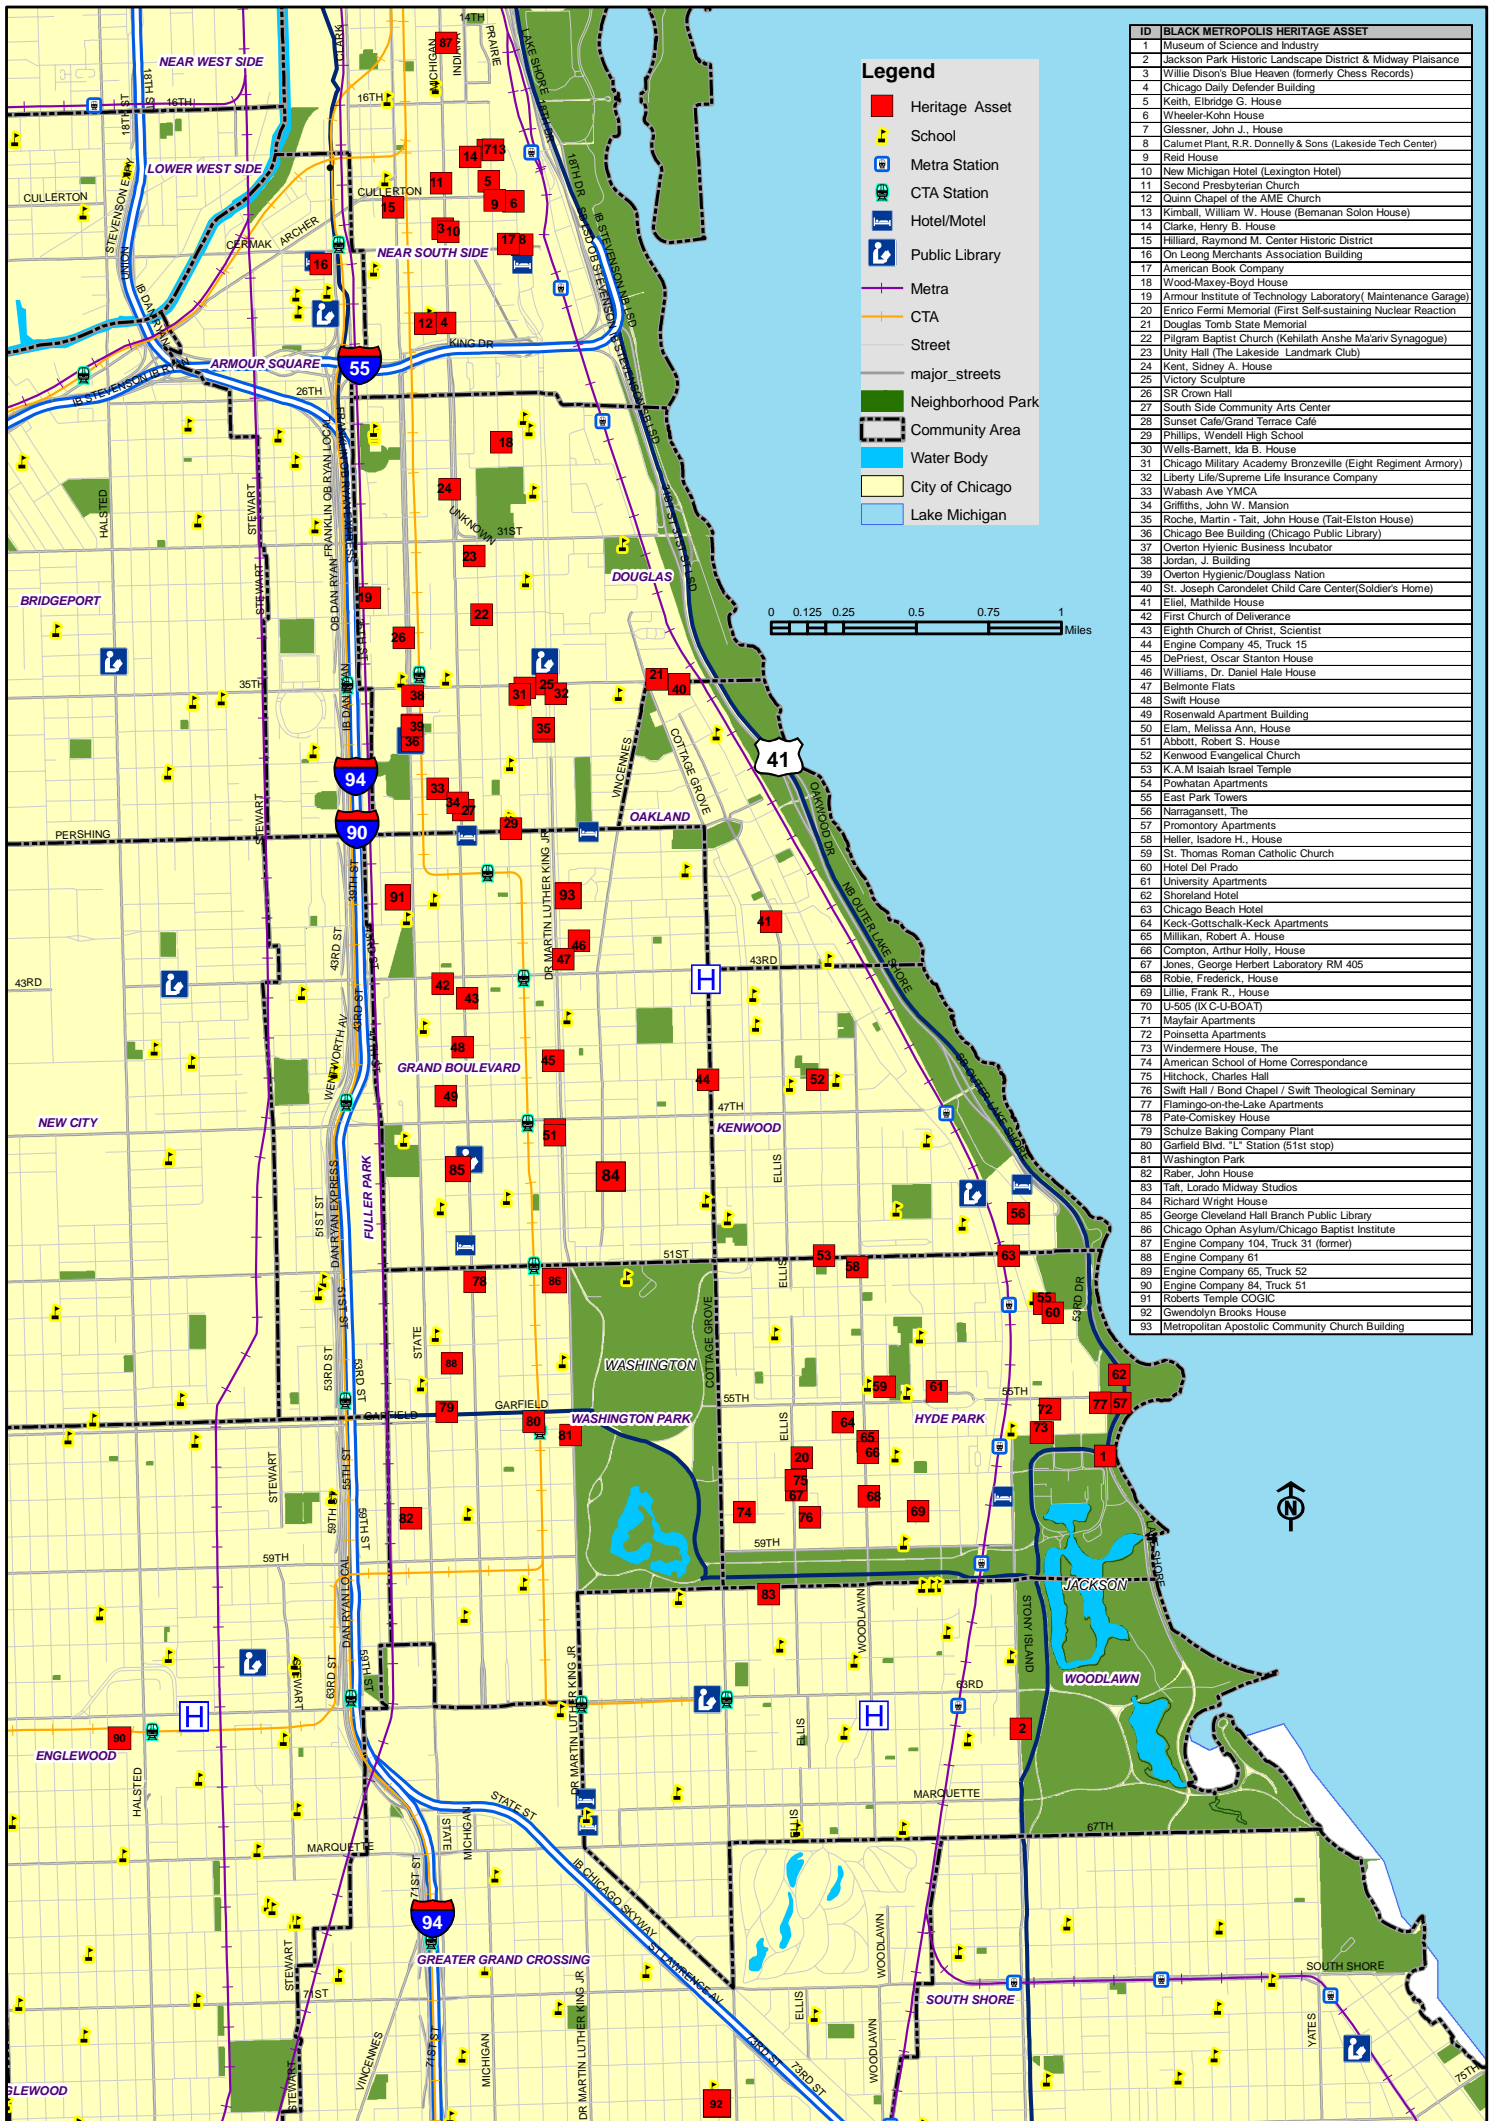

# BLACK METROPOLIS HERITAGE ASSETS

ID	BLACK METROPOLIS HERITAGE ASSET
1	Museum of Science and Industry
2	Jackson Park Historic Landscape District & Midway Plaisance
3	Willie Dixon's Blue Heaven (formerly Chess Records)
4	Chicago Daily Defender Building
5	Kain, Eldridge G. House
6	Wheeler-Kohn House
7	Glessner, John J., House
8	Calumet Plant, R.R. Donnelly & Sons (Lakeside Tech Center)
9	Reid House
10	New Michigan Hotel (Lexington Hotel)
11	Second Presbyterian Church
12	Quinn Chapel of the AME Church
13	Kimball, William W. House (Bemanan Solon House)
14	Clarke, Henry B. House
15	Hilliard, Raymond M. Center Historic District
16	On Leong Merchants Association Building
17	American Book Company
18	Wood-Maxe-Boyd House
19	Armour Institute of Technology Laboratory (Maintenance Garage)
20	Enrico Fermi Memorial (First Self-sustaining Nuclear Reaction)
21	Douglas Tomb State Memorial
22	Pilgrim Baptist Church (Kehilath Anshe Ma'ariv Synagogue)
23	Unity Hall (The Lakeside Landmark Club)
24	Kent, Sidney A. House
25	Victory Sculpture
26	SR Crown Hall
27	South Side Community Arts Center
28	Sunset Cafe/Great Terrace Cafe
29	Phillips, Wendell High School
30	Wells-Barnett, Ida B., House
31	Chicago Military Academy Bronzeville (Eight Regiment Armory)
32	Liberty Life/Supreme Life Insurance Company
33	Wabash Ave YMCA
34	Griffiths, John W. Mansion
35	Roche, Martin - Tall, John House (Tall-Elston House)
36	Chicago Bee Building (Chicago Public Library)
37	Overton Hygienic Business Incubator
38	Jordan, J. Building
39	Overton Hygienic/Douglass Nation
40	St. Joseph Carondelet Child Care Center(Soldiers Home)
41	Eliel, Mathilde House
42	First Church of Deliverance
43	English Church of Christ, Scientist
44	Engine Company 45, Truck 15
45	DePriest, Oscar Stanton House
46	Williams, Dr. Daniel Hale House
47	Belmonte Flats
48	Swift House
49	Rosenwald Apartment Building
50	Elam, Melissa Ann, House
51	Abbott, Robert S., House
52	Kenwood Evangelical Church
53	K.A.M. Isaiah Israel Temple
54	Powhatan Apartments
55	East Park Towers
56	Narragansett, The
57	Promontory Apartments
58	Heller, Isadore H., House
59	St. Thomas Roman Catholic Church
60	Hotel Del Prado
61	University Apartments
62	Shoreland Hotel
63	Chicago Beach Hotel
64	Keck-Gottschalk-Keck Apartments
65	Milkkan, Robert A. House
66	Compton, Arthur Holly, House
67	Jones, George Herbert Laboratory RM 405
68	Robie, Frederick, House
69	Lillie, Frank R., House
70	U-505 (X-C-U-BOAT)
71	Mayfair Apartments
72	Poinsetta Apartments
73	Windermere House, The
74	American School of Home Correspondence
75	Hitchcock, Charles Hall
76	Swift Hall / Bond Chapel / Swift Theological Seminary
77	Flamingo-on-the-Lake Apartments
78	Pate-Comiskey House
79	Schulze Baking Company Plant
80	Garfield Blvd. "L" Station (51st stop)
81	Washington Park
82	Raber, John House
83	Tall, Lorado Midway Studios
84	Richard Wright House
85	George Cleveland Hall Branch Public Library
86	Chicago Ophan Asylum/Chicago Baptist Institute
87	Engine Company 104, Truck 31 (former)
88	Engine Company 61
89	Engine Company 85, Truck 52
90	Engine Company 84, Truck 51
91	Roberts Temple COGIC
92	Gwendolyn Brooks House
93	Metropolitan Apostolic Community Church Building