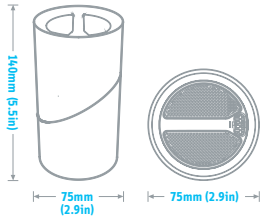

IPEVO Tubular Wireless Speakers
FREE UP YOUR TUNES.

FEATURES

- Fully compatible with any Bluetooth-enabled music player: use your player as the remote control!
- Unique and portable interlocking tube design; 3+3 watt speakers for quality 2-way stereo sound.
- 6 to 8 hours of music enjoyment on a full charge; USB-rechargeable battery.
- Volume and music control functions available on main speaker (depending on MP3 player).
- Rubber spools on each speaker rotate to wind cords for portability and to avoid clutter.
- Lightweight at only 9.5 ounces (270 grams); Dimensions: 75 x 140 x 75 mm (2.9 x 5.5 x 2.9 in).

• TUBULAR WIRELESS SPEAKERS (RIGHT)

• TUBULAR WIRELESS SPEAKERS (LEFT)

SPECIFICATION

MODEL NO. CSSP-02IP

SPEAKER

Product Type	Wireless portable speakers
Wireless Technology	Bluetooth 2.1 EDR Class 2
Transmission Range	32 Feet (10 meters)
Supported Profile	A2DP, AVRCP and SCMS-T profiles
Speaker System	2 x Right/Left channel speakers (2-way speaker)
Normal (RMS) Output Power	3+3W
Frequency Response	20Hz-20KHz
Input Impedance	4 Ω
Connector Type	1 x Audio line-in (Mini-phone stereo 2.5mm)
Controls	Volume key (Volume Control, Previous/Next Track, Multi-function key), Power On/Off (Pairing, Play/Pause, Reconnect)
LED	Blue, Red
Power Device	USB Power
Battery Type	650 mAh Lithium Ion Rechargeable Battery
Playback Time	6 to 8 hours
Standby Time	100 hours
Dimension	75mm x 140mm x 75mm (2.9in x 5.5in x 2.9in)
Weight	270g (0.6lbs)

ENVIRONMENTAL

Dimension	100mm x 150mm x 100mm (3.94in x 5.91in x 3.94in)
------------------	--

Weight	360g (0.79lbs)
Certification	FCC, RoHs
Warranty	1 Year

Information and specification are subject to change without prior notice. Skype is registered trademarks of Skype. IPEVO is trademarks of IPEVO inc. ©2009 IPEVO Inc. All rights reserved.