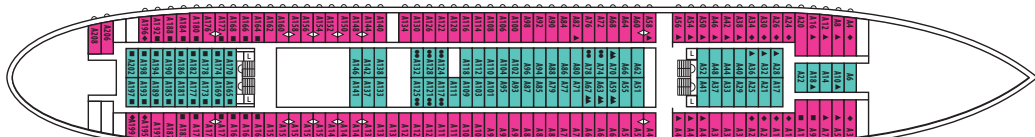

AQUAMARINE

AFT

FORE

BRIDGE DECK

Symbol Legend

- none = 2 lower beds
- ▲ = 2 lower beds + 1 upper bed
- = 2 lower beds + 2 upper beds
- ★ = 2 lower beds + sofa
- = double bed
- ●★ = double bed + sofa
- ●● = double bed + 1 lower bed
- ●▲ = double bed + 1 upper bed
- ●▲▲ = double bed + 1 lower bed + 1 upper bed
- ◁▷ = Connected Staterooms
- ⌋⌋ = Staterooms with bathtub
- ⌋⌋ = Staterooms with portholes
- ⌋ = Staterooms with obstructed view

SUN DECK

ADRIA DECK

CAT.	DECK	DESCRIPTION	NUMBER OF STATEROOMS
IA	BAHIA	Inside Standard Stateroom, 2 beds or matrimonial, 3rd berth, bathroom with shower	10
IB	BAHIA	Inside Standard Stateroom, 2 beds, 3rd berth, bathroom with shower	25
IC	ADRIA	Inside Superior Stateroom, 2 beds or matrimonial, 3rd/4th berth, bathroom with shower	80
ID	MARINA / PROMENADE	Inside Premium Stateroom, 2 beds or matrimonial, 3rd/4th berth, bathroom with shower	71
XA	BAHIA	Outside Standard Stateroom, 2 beds or matrimonial, 3rd/4th berth, bathroom with shower	62
XB	ADRIA	Outside Superior Stateroom, 2 beds or matrimonial, 3rd/4th berth, bathroom with shower	116
XC	MARINA	Outside Premium Stateroom, 2 beds or matrimonial, 3rd/4th berth, bathroom with shower	43
XD	MARINA	Outside Premium Stateroom, 2 beds or matrimonial, 3rd/4th berth, bathroom with shower	79
XEO	PROMENADE	Outside Deluxe Stateroom, 2 beds, bathroom with shower (obstructed view)	5
XE	PROMENADE	Outside Deluxe Stateroom, 2 beds, bathroom with shower	18
XF	PROMENADE	Outside Deluxe Stateroom, 2 beds, bathroom with bathtub	14
SJ	PROMENADE	Junior Suite, matrimonial, bathroom with bathtub	1
SR	PROMENADE	Royal Suite, matrimonial, 1 sofa, bathroom with bathtub	1

Deck plans and stateroom layouts are given purely as a guide. Size and layout may vary within the same category.