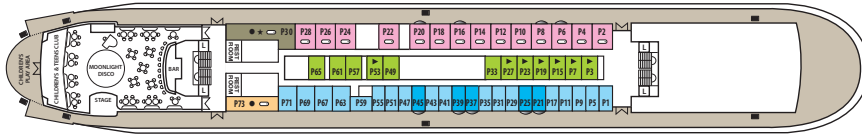

PROMENADE DECK