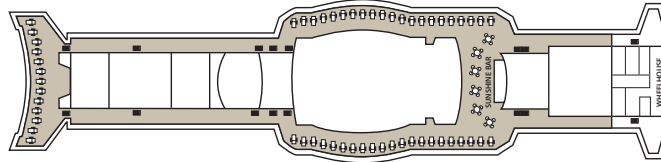

AQUAMARINE

AFT

FORE

BRIDGE DECK