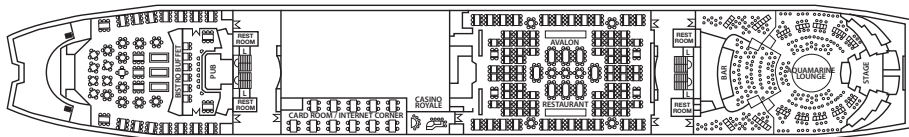

AQUAMARINE

AFT

FORE

BRIDGE DECK

Symbol Legend

- none = 2 lower beds
- ▲ = 2 lower beds + 1 upper bed
- = 2 lower beds + 2 upper beds
- ★ = 2 lower beds + sofa
- = double bed
- ●★ = double bed + sofa
- ●● = double bed + 1 lower bed
- ●▲ = double bed + 1 upper bed
- ●▲▲ = double bed + 1 lower bed + 1 upper bed
- ◁▷ = Connected Staterooms
- ⌋⌋ = Staterooms with bathtub
- ⌋⌋ = Staterooms with portholes
- ⌋ = Staterooms with obstructed view

SUN DECK

CAT.	DECK	DESCRIPTION	NUMBER OF STATEROOMS
IA	BAHIA	Inside Standard Stateroom, 2 beds or matrimonial, 3rd berth, bathroom with shower	10
IB	BAHIA	Inside Standard Stateroom, 2 beds, 3rd berth, bathroom with shower	25
IC	ADRIA	Inside Superior Stateroom, 2 beds or matrimonial, 3rd/4th berth, bathroom with shower	80
ID	MARINA / PROMENADE	Inside Premium Stateroom, 2 beds or matrimonial, 3rd/4th berth, bathroom with shower	71
XA	BAHIA	Outside Standard Stateroom, 2 beds or matrimonial, 3rd/4th berth, bathroom with shower	62
XB	ADRIA	Outside Superior Stateroom, 2 beds or matrimonial, 3rd/4th berth, bathroom with shower	116
XC	MARINA	Outside Premium Stateroom, 2 beds or matrimonial, 3rd/4th berth, bathroom with shower	43
XD	MARINA	Outside Premium Stateroom, 2 beds or matrimonial, 3rd/4th berth, bathroom with shower	79
XEO	PROMENADE	Outside Deluxe Stateroom, 2 beds, bathroom with shower (obstructed view)	5
XE	PROMENADE	Outside Deluxe Stateroom, 2 beds, bathroom with shower	18
XF	PROMENADE	Outside Deluxe Stateroom, 2 beds, bathroom with bathtub	14
SJ	PROMENADE	Junior Suite, matrimonial, bathroom with bathtub	1
SR	PROMENADE	Royal Suite, matrimonial, 1 sofa, bathroom with bathtub	1

Deck plans and stateroom layouts are given purely as a guide. Size and layout may vary within the same category.