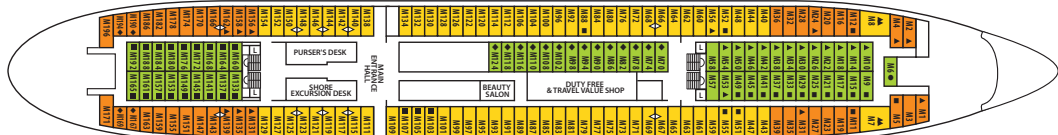

LIDO DECK

MARINA DECK