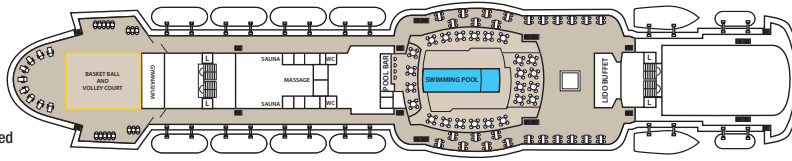

Symbol Legend

- none = 2 lower beds
- ▲ = 2 lower beds + 1 upper bed
- = 2 lower beds + 2 upper beds
- ★ = 2 lower beds + sofa
- = double bed
- ●★ = double bed + sofa
- ●● = double bed + 1 lower bed
- ●▲ = double bed + 1 upper bed
- ●▲▲ = double bed + 1 lower bed + 1 upper bed
- ◁▷ = Connected Staterooms
- ⌋⌋ = Staterooms with bathtub
- ⌋⌋ = Staterooms with portholes
- ⌋ = Staterooms with obstructed view

SUN DECK