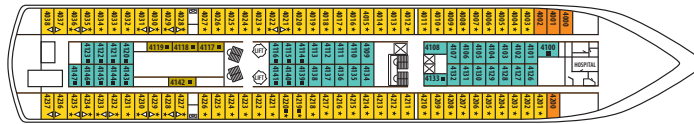

CRISTAL

AFT

FORE

Symbol Legend

- none = 2 lower beds
- ◻ = 1 lower bed + 1 upper bed
- ◼ = 2 lower beds + 1 upper bed
- ◼◼ = 2 lower beds + 2 upper beds
- ★ = 2 lower beds + sofa
- ★◼ = 2 lower beds + 2 upper beds + sofa
- = Suitable for wheelchairs
- ◁ ▷ = Connected Staterooms
- ◻◻ = Staterooms with bathtub
- ◻◻◻ = Staterooms with porthole
- ◻◻◻◻ = Staterooms with obstructed view

DECK 10

DECK 9

DECK 8

DECK 7

DECK 6

DECK 5

DECK 4

DECK 3

DECK 2