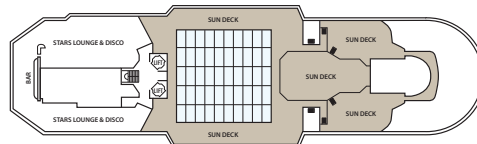

## Symbol Legend

- none = 2 lower beds
- ◻ = 1 lower bed + 1 upper bed
- ◼ = 2 lower beds + 1 upper bed
- ◼◼ = 2 lower beds + 2 upper beds
- ★ = 2 lower beds + sofa
- ★◼ = 2 lower beds + 2 upper beds + sofa
- \* = Suitable for wheelchairs
- ◁ ▷ = Connected Staterooms
- ◻◻ = Staterooms with bathtub
- ◻◻◻ = Staterooms with porthole
- ◻◻◻◻ = Staterooms with obstructed view