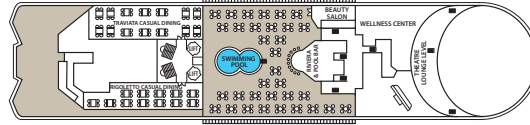

CRISTAL

AFT

FORE

Symbol Legend

- none = 2 lower beds
- ◻ = 1 lower bed + 1 upper bed
- ◼ = 2 lower beds + 1 upper bed
- ◼◼ = 2 lower beds + 2 upper beds
- ★ = 2 lower beds + sofa
- ★◼ = 2 lower beds + 2 upper beds + sofa
- = Suitable for wheelchairs
- ◁ ▷ = Connected Staterooms
- ◻◻ = Staterooms with bathtub
- ◻◻◻ = Staterooms with porthole
- ◻◻◻◻ = Staterooms with obstructed view

DECK 10

DECK 9

DECK 8

DECK 7

DECK 6

DECK 5

DECK 4

DECK 3

DECK 2