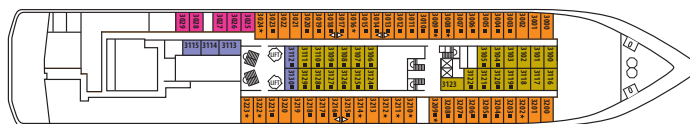

CRISTAL

AFT

FORE

Symbol Legend

- none = 2 lower beds
- ◻ = 1 lower bed + 1 upper bed
- ◼ = 2 lower beds + 1 upper bed
- ◼◼ = 2 lower beds + 2 upper beds
- ★ = 2 lower beds + sofa
- ★◼ = 2 lower beds + 2 upper beds + sofa
- = Suitable for wheelchairs
- ◁ ▷ = Connected Staterooms
- ◻◻ = Staterooms with bathtub
- ◻◻◻ = Staterooms with porthole
- ◻◻◻◻ = Staterooms with obstructed view

DECK 10

DECK 9

DECK 8

DECK 7

DECK 6

DECK 5

DECK 4

DECK 3

DECK 2