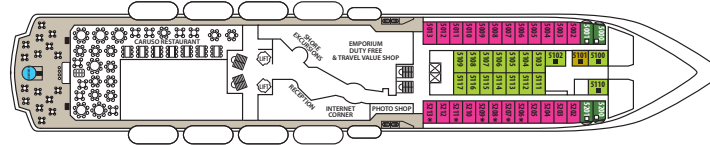

DECK 10

DECK 9

DECK 8

DECK 7

DECK 6

DECK 5

DECK 4

DECK 3

DECK 2

CAT.	DECK	DESCRIPTION	NUMBER OF STATEROOMS
IA	DECK 3	Inside Standard Stateroom, 2 lower beds, 3rd/4th berth, bathroom with shower	5
IB	DECK 3 / DECK 4 / DECK 5	Inside Standard Stateroom, 2 lower beds, 3rd/4th berth, bathroom with shower	31
IC	DECK 4	Inside Superior Stateroom, 2 lower beds, 3rd/4th berth, bathroom with shower	42
ID	DECK 5 / DECK 6 / DECK 7	Inside Premium Stateroom, 2 lower beds, 3rd/4th berth, bathroom with shower	62
IE	DECK 6 / DECK 7	Inside Deluxe Stateroom, 2 lower beds, 1 sofa bed, bathroom with shower	23
XAO	DECK 5	Outside Standard Stateroom, 1 lower/1 upper bed, bathroom with shower (obstructed view)	4
XA	DECK 2	Outside Standard Stateroom, 2 lower beds, 3rd/4th berth, bathroom with shower	17
XBO	DECK 6	Outside Superior Stateroom, 2 lower beds, 3rd/4th berth, bathroom with shower (obstructed view)	42
XB	DECK 3 / DECK 5	Outside Superior Stateroom, 2 lower beds, bathroom with shower	29
XC	DECK 3 / DECK 4	Outside Premium Stateroom, 2 lower beds, 3rd/4th berth, 1 sofa bed, bathroom with shower	53
XD	DECK 4	Outside Premium Stateroom, 2 lower beds, 3rd/4th berth, 1 sofa bed, bathroom with shower	73
XE	DECK 6	Outside Deluxe Stateroom, 2 lower beds, 3rd/4th berth, 1 sofa bed, bathroom with shower	30
XF	DECK 7	Outside Deluxe Stateroom, 2 lower beds, 1 sofa bed, bathroom with shower	53
SJ	DECK 6	Junior Suite, 2 lower beds, 1 sofa bed, bathroom with shower	4
S	DECK 6	Suite, 2 lower beds, 1 sofa bed, bathroom with shower	2
SB	DECK 7	Balcony Suite, 2 lower beds, 1 sofa bed, bathroom with shower (small balcony)	8
SI	DECK 6	Imperial Suite, 2 lower beds, 1 sofa bed, bathroom with bathtub and shower (large balcony with private whirlpool bath)	2