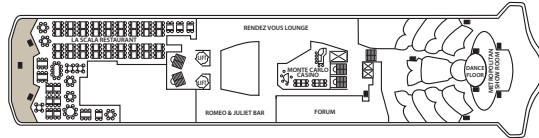

## Symbol Legend

- none = 2 lower beds
- ◻ = 1 lower bed + 1 upper bed
- ◼ = 2 lower beds + 1 upper bed
- ◼◼ = 2 lower beds + 2 upper beds
- ★ = 2 lower beds + sofa
- ★◼ = 2 lower beds + 2 upper beds + sofa
- \* = Suitable for wheelchairs
- ◁ ▷ = Connected Staterooms
- ◻◻ = Staterooms with bathtub
- ◻◻◻ = Staterooms with porthole
- ◻◻◻◻ = Staterooms with obstructed view

DECK 10

DECK 9

DECK 8

DECK 7

DECK 6

DECK 5

DECK 4

DECK 3