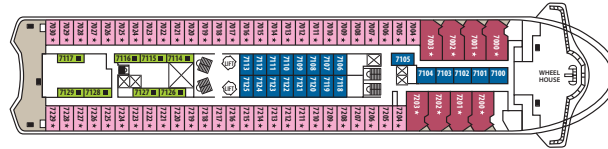

## Symbol Legend

- none = 2 lower beds
- ◻ = 1 lower bed + 1 upper bed
- ◼ = 2 lower beds + 1 upper bed
- ◼◼ = 2 lower beds + 2 upper beds
- ★ = 2 lower beds + sofa
- ★◼ = 2 lower beds + 2 upper beds + sofa
- \* = Suitable for wheelchairs
- ◁ ▷ = Connected Staterooms
- ◻◻ = Staterooms with bathtub
- ◻◻◻ = Staterooms with porthole
- ◻◻◻◻ = Staterooms with obstructed view

DECK 10

DECK 9

DECK 8

DECK 7

DECK 6

DECK 5

DECK 4

DECK 3

Deck plans and stateroom layouts are given purely as a guide. Size and layout may vary within the same category.