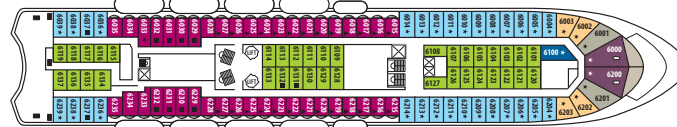

DECK 10

DECK 9

DECK 8

DECK 7

DECK 6

DECK 5

DECK 4

DECK 3

DECK 2

CAT.	DECK	DESCRIPTION	NUMBER OF STATEROOMS
IA	DECK 3	Inside Standard Stateroom, 2 lower beds, 3rd/4th berth, bathroom with shower	5
IB	DECK 3 / DECK 4 / DECK 5	Inside Standard Stateroom, 2 lower beds, 3rd/4th berth, bathroom with shower	31
IC	DECK 4	Inside Superior Stateroom, 2 lower beds, 3rd/4th berth, bathroom with shower	42
ID	DECK 5 / DECK 6 / DECK 7	Inside Premium Stateroom, 2 lower beds, 3rd/4th berth, bathroom with shower	62
IE	DECK 6 / DECK 7	Inside Deluxe Stateroom, 2 lower beds, 1 sofa bed, bathroom with shower	23
XAO	DECK 5	Outside Standard Stateroom, 1 lower/1 upper bed, bathroom with shower (obstructed view)	4
XA	DECK 2	Outside Standard Stateroom, 2 lower beds, 3rd/4th berth, bathroom with shower	17
XBO	DECK 6	Outside Superior Stateroom, 2 lower beds, 3rd/4th berth, bathroom with shower (obstructed view)	42
XB	DECK 3 / DECK 5	Outside Superior Stateroom, 2 lower beds, bathroom with shower	29
XC	DECK 3 / DECK 4	Outside Premium Stateroom, 2 lower beds, 3rd/4th berth, 1 sofa bed, bathroom with shower	53
XD	DECK 4	Outside Premium Stateroom, 2 lower beds, 3rd/4th berth, 1 sofa bed, bathroom with shower	73
XE	DECK 6	Outside Deluxe Stateroom, 2 lower beds, 3rd/4th berth, 1 sofa bed, bathroom with shower	30
XF	DECK 7	Outside Deluxe Stateroom, 2 lower beds, 1 sofa bed, bathroom with shower	53
SJ	DECK 6	Junior Suite, 2 lower beds, 1 sofa bed, bathroom with shower	4
S	DECK 6	Suite, 2 lower beds, 1 sofa bed, bathroom with shower	2
SB	DECK 7	Balcony Suite, 2 lower beds, 1 sofa bed, bathroom with shower (small balcony)	8
SI	DECK 6	Imperial Suite, 2 lower beds, 1 sofa bed, bathroom with bathtub and shower (large balcony with private whirlpool bath)	2

Deck plans and stateroom layouts are given purely as a guide. Size and layout may vary within the same category.