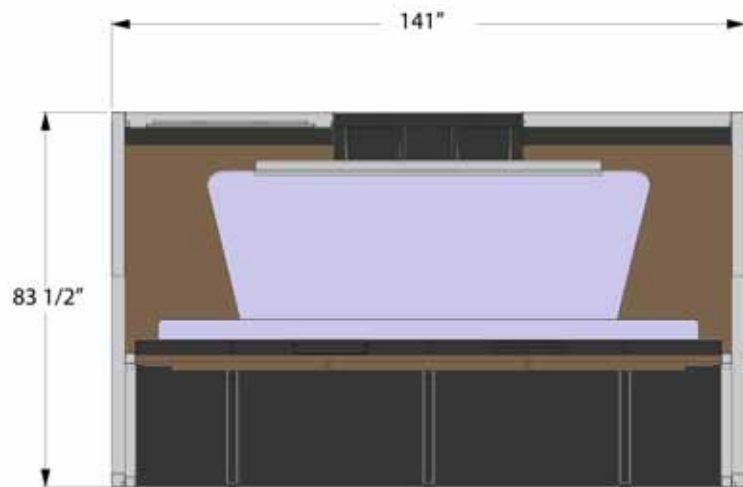

TelePresence Tech
866 899 3933

1200 E. Plano Parkway Plano, Tx 75074
www.TelePresenceTech.com