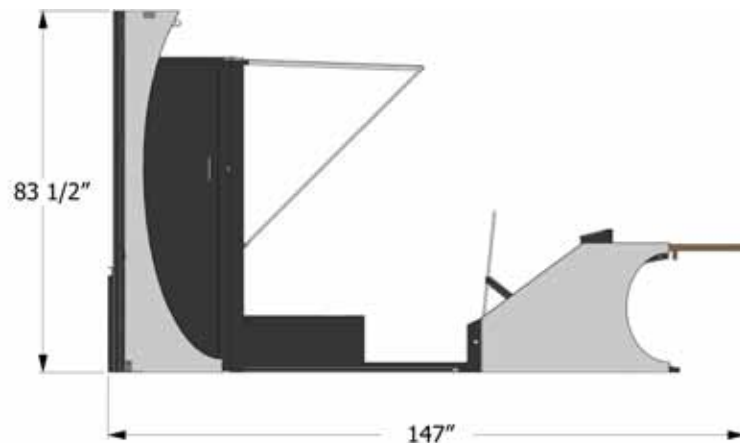

TelePresence Tech
866 899 3933

1200 E. Plano Parkway Plano, Tx 75074
www.TelePresenceTech.com