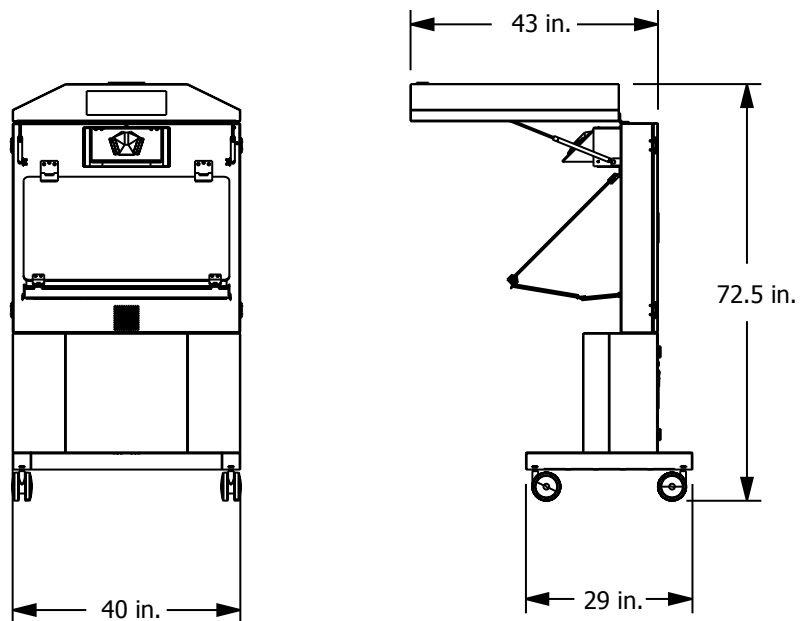

TelePresence Tech
866 899 3933

1200 E. Plano Parkway Plano, Tx 75074
www.TelePresenceTech.com