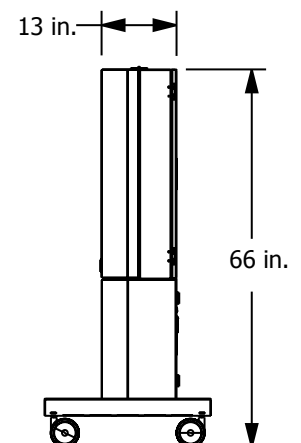

TelePresence Tech
866 899 3933

1200 E. Plano Parkway Plano, Tx 75074
www.TelePresenceTech.com