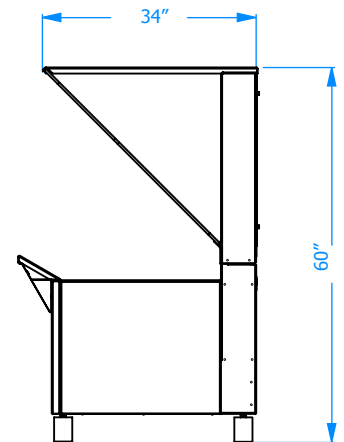

SPECIFICATION

Model: TPT2000 Conference system

Camera and codec: TPT2000 system accepts cameras and codecs from Polycom, Tandberg, Sony, LifeSize, Aethra, HaiVision and Vidyo

Monitor: Professional 50" to 55" plasma, LCD or LED monitor

Unit Construction: Aluminum enclosure with steel supports

Silver Powder Coating: Metal exterior finishes in durable powder coating with bright silver sparkle finish

Black Covering: Matt black felt covering of visual drop out surfaces

Front Surface Mirror: Optical quality front surface mirror in front of camera

Backdrop lighting: Integrated low energy compact fluorescent 5000K lighting

Graphic panels: Computer generated design on laminated graphic panels

Pull out tray: Mechanical sliders for access to equipment on tray

Power distribution: 8 inputs for IEC power strip

Casters: 10 cm twin wheel casters with locks on back pair

Safety Glass: Glass beamsplitter for three dimensional visual effect laminated to meet safety standards

Audio System: Integrated stereo speakers with midrange and tweeter and stereo amplifier

Infrared Repeater: Receiver for infrared receiver position in upper enclosure with IR repeater block and two infrared emitters

TelePresence Tech
866 899 3933

1200 E. Plano Parkway Plano, Tx 75074
www.TelePresenceTech.com