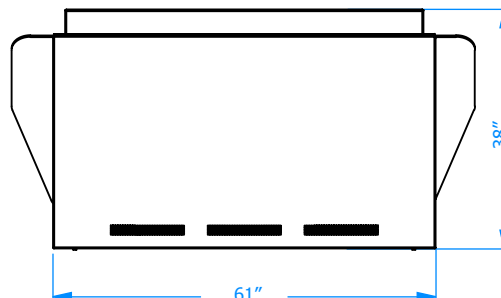

SPECIFICATION

Model: TPT2000 Conference system

Camera and codec: TPT2000 system accepts cameras and codecs from Polycom, Tandberg, Sony, LifeSize, Aethra, HaiVision and Vidyo

Monitor: Professional 50" to 55" plasma, LCD or LED monitor

Unit Construction: Aluminum enclosure with steel supports

Silver Powder Coating: Metal exterior finishes in durable powder coating with bright silver sparkle finish

Black Covering: Matt black felt covering of visual drop out surfaces

Front Surface Mirror: Optical quality front surface mirror in front of camera

Backdrop lighting: Integrated low energy compact fluorescent 5000K lighting

Graphic panels: Computer generated design on laminated graphic panels

Pull out tray: Mechanical sliders for access to equipment on tray

Power distribution: 8 inputs for IEC power strip

Casters: 10 cm twin wheel casters with locks on back pair

Safety Glass: Glass beamsplitter for three dimensional visual effect laminated to meet safety standards

Audio System: Integrated stereo speakers with midrange and tweeter and stereo amplifier

Infrared Repeater: Receiver for infrared receiver position in upper enclosure with IR repeater block and two infrared emitters

TelePresence Tech
866 899 3933

1200 E. Plano Parkway Plano, Tx 75074
www.TelePresenceTech.com