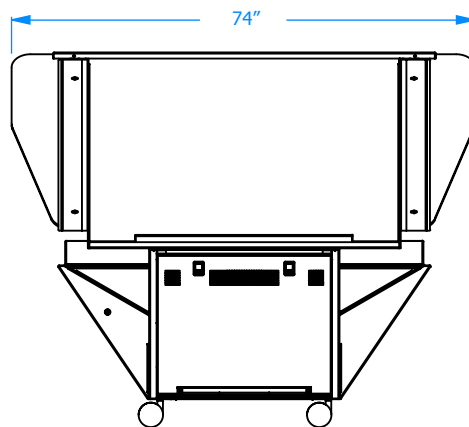

SPECIFICATION

Model: TPT2000 Conference system

Camera and codec: TPT2000 system accepts cameras and codecs from Polycom, Tandberg, Sony, LifeSize, Aethra, HaiVision and Vidyo

Monitor: Professional 50" to 55" plasma, LCD or LED monitor

Unit Construction: Aluminum enclosure with steel supports

Silver Powder Coating: Metal exterior finishes in durable powder coating with bright silver sparkle finish

Black Covering: Matt black felt covering of visual drop out surfaces

Front Surface Mirror: Optical quality front surface mirror in front of camera

Backdrop lighting: Integrated low energy compact fluorescent 5000K lighting

Graphic panels: Computer generated design on laminated graphic panels

Pull out tray: Mechanical sliders for access to equipment on tray

Power distribution: 8 inputs for IEC power strip

Casters: 10 cm twin wheel casters with locks on back pair

Safety Glass: Glass beamsplitter for three dimensional visual effect laminated to meet safety standards

Audio System: Integrated stereo speakers with midrange and tweeter and stereo amplifier

Infrared Repeater: Receiver for infrared receiver position in upper enclosure with IR repeater block and two infrared emitters

TelePresence Tech
866 899 3933

1200 E. Plano Parkway Plano, Tx 75074
www.TelePresenceTech.com