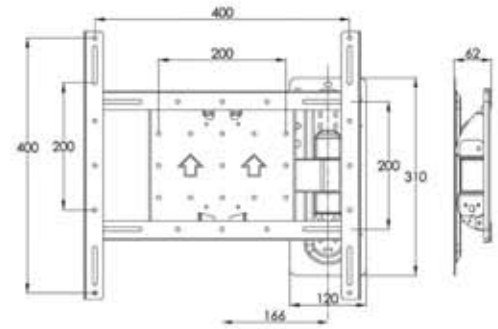

3D Comb Filter

By using the unique digital dual-core, the processing speed is four to eight times that of normal flat-panel TVs. In addition, the simulating optimization processing engine uses 3D adaptive technology to attain optimized pixel-by-point, which greatly improves the picture quality. TV programs can be presented with brilliant, high resolution images.

CCS

Through the contrasts of digital signals before and after the images, together with separation from the horizontal, vertical and diagonal directions of each screen, the cluttered signal, spots and colors that overlap, can be eliminated effectively so as to improve the picture quality.

Ultra Fast Response

The unique circuit in the drive is applied to speed up the rotational speed, so that an ultra-fast response is achieved. Even with fast-moving images, there is no tailing, which allows a clearer and more brilliant image.