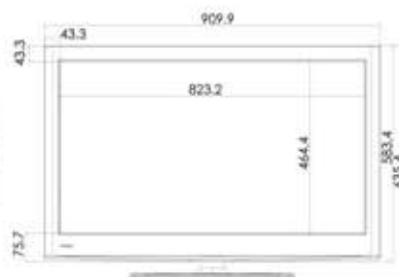

3D Comb Filter

By using the unique digital dual-core, the processing speed is four to eight times that of normal flat-panel TVs. In addition, the simulating optimization processing engine uses 3D adaptive technology to attain optimized pixel-by-point, which greatly improves the picture quality. TV programs can be presented with brilliant, high resolution images.

CCS

Through the contrasts of digital signals before and after the images, together with separation from the horizontal, vertical and diagonal directions of each screen, the cluttered signal, spots and colors that overlap, can be eliminated effectively so as to improve the picture quality.