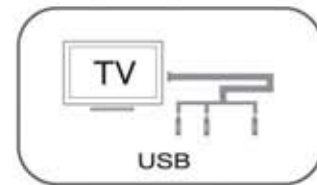

DLC

ACM

Nexus' unique dynamic Luminance control DLC image analysis system ensures the brightness of each picture achieving the best possible picture quality.

Analyzes the color of the digital signals before and after the images, together with separation from the horizontal, vertical and diagonal directions of each signal. Improves the color quality with innovation arithmetic.

By TruSurround through any two-speaker playback system (including the internal TV speakers), you can experience the strong sound of a virtual environment, which is fully compatible with its multi-channel format.

Full Color Optimizer

nexus Full Color Optimizer technology applies the new (AI) Artificial Intelligence fuzzy control technology in the color engine and enhances color images by a color gamut to get automatic change. Additionally, depending on the signal strength, a Full Color Optimizer can digitally analyze brightness, color, contrast, clarity, and color temperature. DNMETM, ACM, DCDI, and CCS can also be used to upgrade technology, achieving a high-definition image.

Enhanced Color Imaging

Using the world's most advanced second generation image quality enhancement technology (color gamut enhancement technology, **nexus** is able to improve the three primary colors imaging and processing technology and intuitively and effectively adjust and repair the color deviation. In this case, we can not only make most use of the display component to get ideal color, but also precisely adjust color gamut so that the color gamut coverage can come to 80 percent.

USB Clone

45°