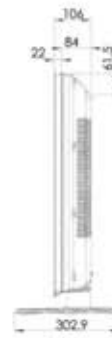

NX32H60

Shipping Details	
Dimension WITH BASE	31" x 10" x 22.2"
Dimension WITHOUT BASE	31" x 4" x 20.2"
CARTON	39.8" x 8.6" x 24.9"
Package	Vertical
Gross Weight	17.7 lbs
Net Weight(NO BASE/WITH BASE)	11.6 lbs/13.8 lbs
Loading Qty-20FT	190 sets
Loading Qty-40FT	375 sets
Loading Qty-40HC	500 sets

Accessory	
Remote	1
Battery	2
User manual	English
Warranty card	1

Others	
Swivel Stand	45 Degree(Left/Right)
RoHS Compliant	Yes

REAR JACK PANEL

(32" 26")

SIDE JACK PANEL

(Ref. only)

The Flat Panel Modular Wall Mount intuitive design makes it easy to mount Nexus LCD TVs with expandable wall brackets and wall plates.

3D Comb Filter

By using the unique digital dual-core, the processing speed is four to eight times that of normal flat-panel TVs. In addition, the simulating optimization processing engine uses 3D adaptive technology to attain optimized pixel-by-point, which greatly improves the picture quality. TV programs can be presented with brilliant, high resolution images.

CCS

Through the contrasts of digital signals before and after the images, together with separation from the horizontal, vertical and diagonal directions of each screen, the cluttered signal, spots and colors that overlap, can be eliminated effectively so as to improve the picture quality.

Ultra Fast Response

The unique circuit in the drive is applied to speed up the rotational speed, so that an ultra-fast response is achieved. Even with fast-moving images, there is no tailing, which allows a clearer and more brilliant image.