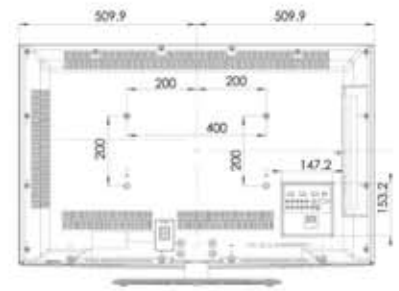

3D Comb Filter

By using the unique digital dual-core, the processing speed is four to eight times that of normal flat-panel TVs. In addition, the simulating optimization processing engine uses 3D adaptive technology to attain optimized pixel-by-point, which greatly improves the picture quality. TV programs can be presented with brilliant, high resolution images.

CCS

Through the contrasts of digital signals before and after the images, together with separation from the horizontal, vertical and diagonal directions of each screen, the cluttered signal, spots and colors that overlap, can be eliminated effectively so as to improve the picture quality.

Ultra Fast Response

The unique circuit in the drive is applied to speed up the rotational speed, so that an ultra-fast response is achieved. Even with fast-moving images, there is no tailing, which allows a clearer and more brilliant image.