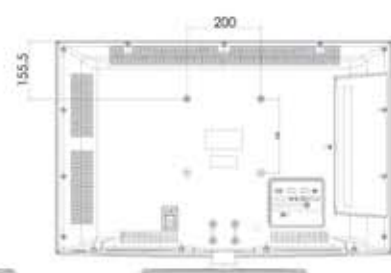

NX32H60

Shipping Details	
Dimension WITH BASE	31" x 10" x 22.2"
Dimension WITHOUT BASE	31" x 4" x 20.2"
CARTON	39.8" x 8.6" x 24.9"
Package	Vertical
Gross Weight	17.7 lbs
Net Weight(NO BASE/WITH BASE)	11.6 lbs/13.8 lbs
Loading Qty-20FT	190 sets
Loading Qty-40FT	375 sets
Loading Qty-40HC	500 sets

Accessory	
Remote	1
Battery	2
User manual	English
Warranty card	1

Others	
Swivel Stand	45 Degree(Left/Right)
RoHS Compliant	Yes

REAR JACK PANEL

(32" 26")

SIDE JACK PANEL

(Ref. only)

The Flat Panel Modular Wall Mount intuitive design makes it easy to mount Nexus LCD TVs with expandable wall brackets and wall plates.

3D Comb Filter

By using the unique digital dual-core, the processing speed is four to eight times that of normal flat-panel TVs. In addition, the simulating optimization processing engine uses 3D adaptive technology to attain optimized pixel-by-point, which greatly improves the picture quality. TV programs can be presented with brilliant, high resolution images.

CCS

Through the contrasts of digital signals before and after the images, together with separation from the horizontal, vertical and diagonal directions of each screen, the cluttered signal, spots and colors that overlap, can be eliminated effectively so as to improve the picture quality.

Ultra Fast Response

The unique circuit in the drive is applied to speed up the rotational speed, so that an ultra-fast response is achieved. Even with fast-moving images, there is no tailing, which allows a clearer and more brilliant image.