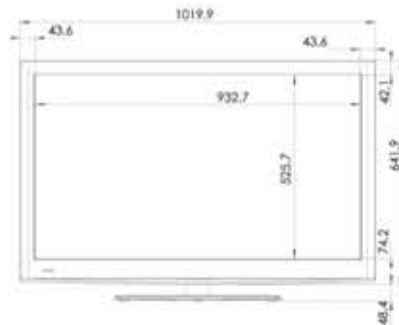

3D Comb Filter

By using the unique digital dual-core, the processing speed is four to eight times that of normal flat-panel TVs. In addition, the simulating optimization processing engine uses 3D adaptive technology to attain optimized pixel-by-point, which greatly improves the picture quality. TV programs can be presented with brilliant, high resolution images.

CCS

Through the contrasts of digital signals before and after the images, together with separation from the horizontal, vertical and diagonal directions of each screen, the cluttered signal, spots and colors that overlap, can be eliminated effectively so as to improve the picture quality.

Ultra Fast Response

The unique circuit in the drive is applied to speed up the rotational speed, so that an ultra-fast response is achieved. Even with fast-moving images, there is no tailing, which allows a clearer and more brilliant image.