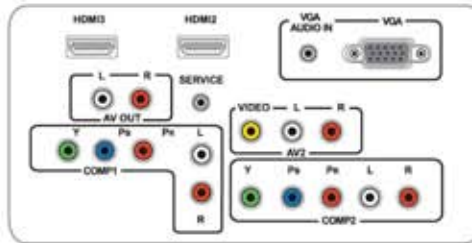

NX32H60

Shipping Details	
Dimension WITH BASE	31" x 10" x 22.2"
Dimension WITHOUT BASE	31" x 4" x 20.2"
CARTON	39.8" x 8.6" x 24.9"
Package	Vertical
Gross Weight	17.7 lbs
Net Weight(NO BASE/WITH BASE)	11.6 lbs/13.8 lbs
Loading Qty-20FT	190 sets
Loading Qty-40FT	375 sets
Loading Qty-40HC	500 sets

Accessory	
Remote	1
Battery	2
User manual	English
Warranty card	1

Others	
Swivel Stand	45 Degree(Left/Right)
RoHS Compliant	Yes

REAR JACK PANEL

(32" 26")

SIDE JACK PANEL

(Ref. only)