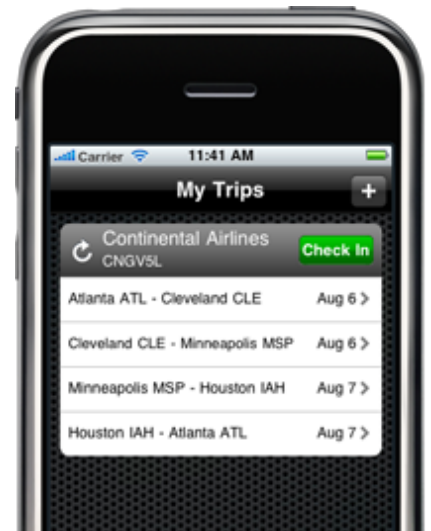

Airside is compatible with TSA checkpoints and with CONTINENTAL AIRLINES, AMERICAN AIRLINES, DELTA AIRLINES, ALASKA/HORIZON AIRLINES and UNITED AIRLINES flights at over 90 cities. Powered by FlightStats.

KEY FEATURES OF AIRSIDE EXPRESS

- Compatible with Continental, American, Delta, Alaska/Horizon and United flights
- Automatic Log-In and express check-in
- One-touch save and display
- Works at over 90 airports (see below)
- TSA checkpoint compatible
- Real-time flight departure and arrival times
- On-time / delayed / cancelled indicator
- Gate assignments (departing/arriving)
- Weather at departure and arrival airports
- Frequent flier membership profiles (**saved to your own phone**)

Available on the
App Store

CHECK-IN

www.airsidemobile.com

3 EASY STEPS TO FLY FASTER!

Step 1
Set up your frequent flier profile.

Step 2
Add your upcoming trips.

Step 3
Check into your flight.

Retrieve and store your mobile boarding pass.

Check your flight status for time, gate and weather information.