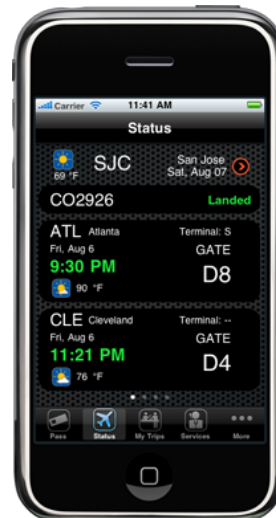

Airside is compatible with TSA checkpoints and with CONTINENTAL AIRLINES, AMERICAN AIRLINES, DELTA AIRLINES, ALASKA/HORIZON AIRLINES and UNITED AIRLINES flights at over 90 cities. Powered by FlightStats.

KEY FEATURES OF AIRSIDE EXPRESS

- Compatible with Continental, American, Delta, Alaska/Horizon and United flights
- Automatic Log-In and express check-in
- One-touch save and display
- Works at over 90 airports (see below)
- TSA checkpoint compatible
- Real-time flight departure and arrival times
- On-time / delayed / cancelled indicator
- Gate assignments (departing/arriving)
- Weather at departure and arrival airports
- Frequent flier membership profiles (**saved to your own phone**)

Available on the
App Store

CHECK-IN

www.airsidemobile.com

3 EASY STEPS TO FLY FASTER!

Step 1
Set up your frequent flier profile.

Step 2
Add your upcoming trips.

Step 3
Check into your flight.

Retrieve and store your mobile boarding pass.

Check your flight status for time, gate and weather information.