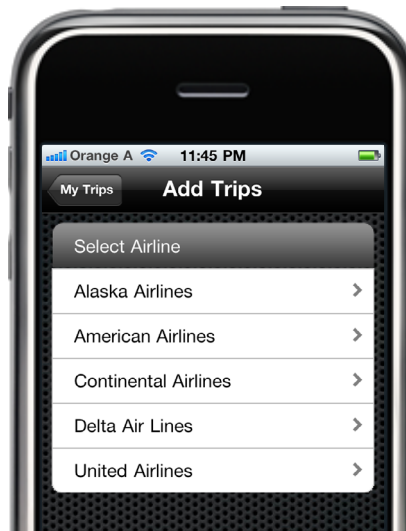

Airside is compatible with TSA checkpoints and with CONTINENTAL AIRLINES, AMERICAN AIRLINES, DELTA AIRLINES, ALASKA/HORIZON AIRLINES and UNITED AIRLINES flights at over 90 cities. Powered by FlightStats.

KEY FEATURES OF AIRSIDE EXPRESS

- Compatible with Continental, American, Delta, Alaska/Horizon and United flights
- Automatic Log-In and express check-in
- One-touch save and display
- Works at over 90 airports (see below)
- TSA checkpoint compatible
- Real-time flight departure and arrival times
- On-time / delayed / cancelled indicator
- Gate assignments (departing/arriving)
- Weather at departure and arrival airports
- Frequent flier membership profiles (**saved to your own phone**)

Available on the
App Store

CHECK-IN

www.airsidemobile.com

3 EASY STEPS TO FLY FASTER!

Step 1
Set up your frequent flier profile.

Step 2
Add your upcoming trips.

Step 3
Check into your flight.

Retrieve and store your mobile boarding pass.

Check your flight status for time, gate and weather information.