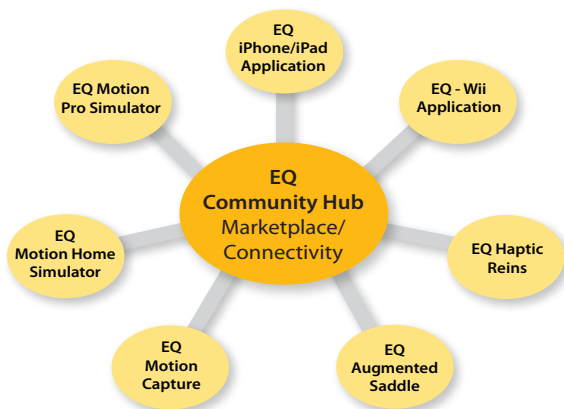

At the heart of the EQ experience is the **Community Hub**—a crossroads where members can explore and connect through EQ Connect for social networking; a place where visitors can choose a riding style, breed and color of horse, pick a saddle and fittings in a virtual tack room, then compete in virtual shows across our entire network of users!

EQ Training features bite-sized and in-depth how-to and problem-solving tips from national and international experts, and cutting-edge information about nutrition, health and horse management.

EQ Marketplace is the premier location for buying, selling or trading anything equestrian. EQ is more than a revolutionary training aid and interactive equestrian community—EQ is developing amazing products that will help riders gain more confidence and skill in a fun and easy to understand way using touch based training.

EQ – A revolution in the equestrian experience

EQ from Equisense Systems uses advanced technology to create a virtual equestrian realm that blends everything you love about riding—education, competition and social connectivity. EQ elevates the horsemanship bar, raises your rider IQ and brings a whole new level of achievement to contemporary horsemanship.

Transform your training— with an array of exciting tools

EQ facilitates rider, horse and instructor interaction through an array of online and touch-based (haptic) training tools accessible through the core of the EQ experience— The Community Hub. These training tools are not only intuitive, easy-to-use and affordable, they're FUN!!