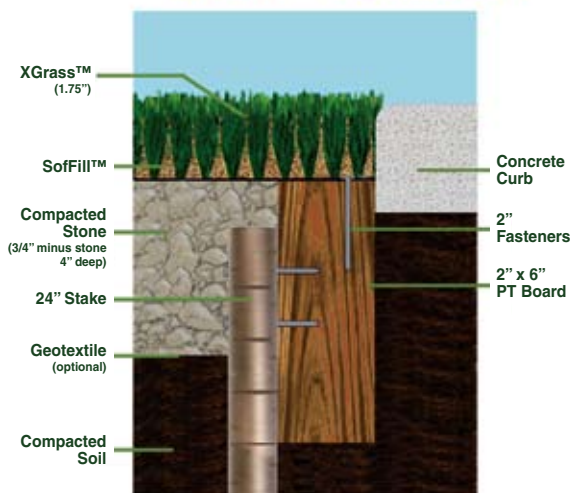

The XGrass™ Enviro Product LineUp

- XGrass™ Enviro100P - Recycled Yarn 100% of face weight (50oz)
- XGrass™ EnviroPremier - Recycled Yarn 70% of face weight (65oz)
- XGrass™ EnviroPro - Recycled Yarn 70% of face weight (50oz)
- All XGrass™ Enviro products include a thatch layer for beautiful aesthetics