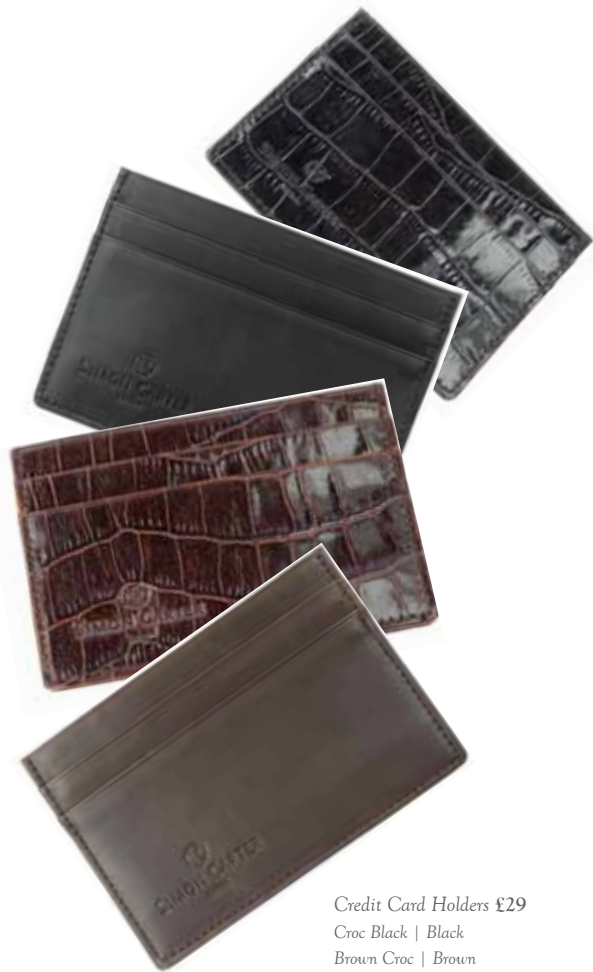

Rye Satchel £75
Black | Khaki

5 Strip Scarves £39
Blues | Grey & Red | Brown & Beige

2 Tone Scarves £39
Green & Purple | Blue & Red
Blue & Turquoise | Green & Purple

Ties £49

Compass Grey | Nouveau Navy | Stars | Medallion Wine | Medallion Lilac

Cinnamon Edge Card Holders £29
Brown | Black

Cinnamon Stitch Jeans Wallet £55
Brown | Black

Credit Card Holders £29
Croc Black | Black
Brown Croc | Brown

Jeans Wallet £55
Brown | Black

Croc Travelcard Wallet £75
Brown | Black