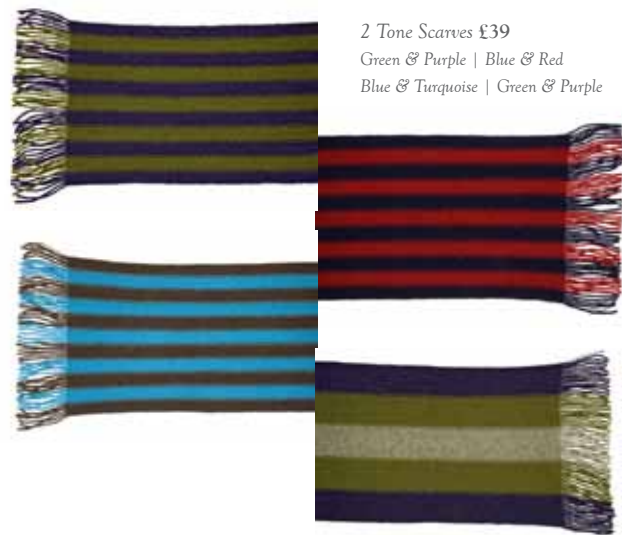

WT1803 £95
Black | Blue | White

WT1704 £125
Blue | Black | White

WT1800 £125 White | Black | Cream

W1801 £95

WT1805 £95
Black | White

WT1802 £125
Bronze | Black | White

Union Jack Handkerchief £20

Tie clips £19.50
Mother of Pearl | Onyx

Dress Studs £20
Purple | Blue

Brighton Bag £125
Purple | Red White & blue | Tonal Grey

Bexhill Bag £55
Black | Khaki Canvas

Cromer Laptop Bag £95
Black | Khaki Canvas

Leather Lewes WorkBag £150
Black & Chocolate | Blue

Rye Satchel £75
Black | Khaki

5 Strip Scarves £39
Blues | Grey & Red | Brown & Beige

2 Tone Scarves £39
Green & Purple | Blue & Red
Blue & Turquoise | Green & Purple

Ties £49

Compass Grey | Nouveau Navy | Stars | Medallion Wine | Medallion Lilac