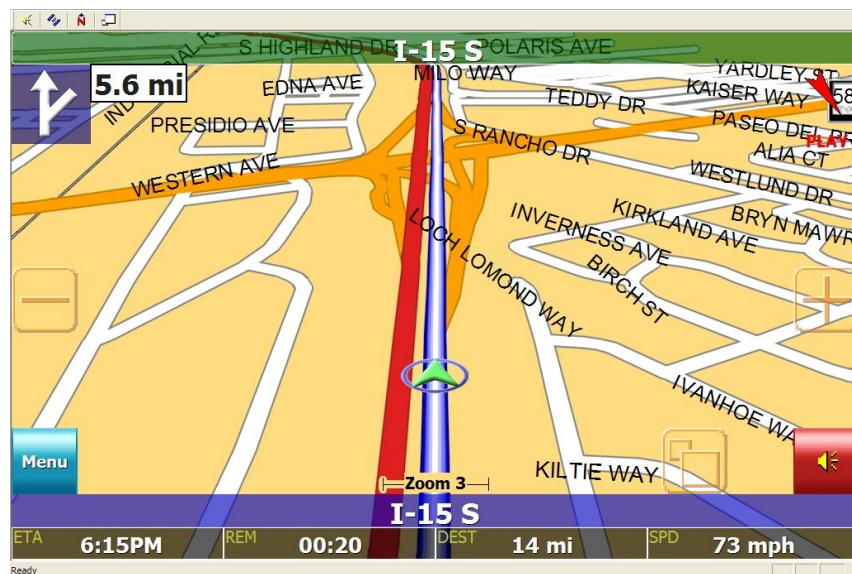

* Windows is a registered trademark of Microsoft. Navteq is a registered trademark.