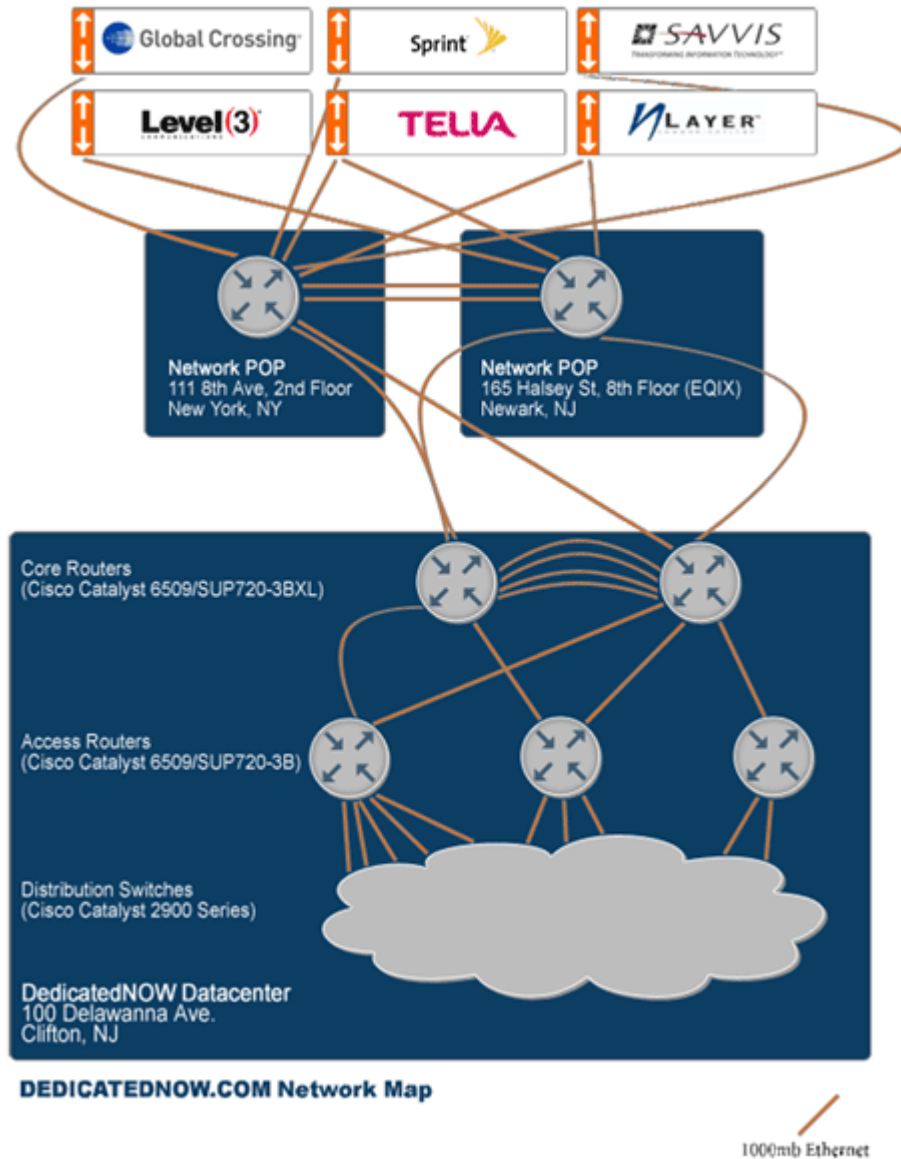

Infrastructure

DedicatedNOW's servers are located in a state of the art data center in Clifton, New Jersey. The data center has immense growth prospects with its capability to cater up to 55,000 sq ft of raised floor area and easy access to backbone providers. At present, our data center incorporates more than 7,500 sq ft of raised floor data center space. In addition, DedicatedNOW's boasts over 5,000 sq ft of corporate office space comprising conference rooms, reception area, and plentiful space for our on site staff.

Network

DedicatedNOW utilizes one of the fastest and most reliable Internet backbones in the industry with multiple points of redundancy and all Tier1 Providers, including **Sprint, Savvis, Telia, Global Crossing, nLayer and Level3**. Our data center gets its multi Gigabit bandwidth network through two independent POP's 111th NYC and 165 Halsey (Equinix) NJ while hosting a number of network routers, load balancers, firewalls, Internet servers, and switches, our data center can accommodate private cages, large server farms, and suites.