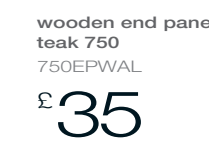

camden bath panel
OCBPANEL
£69

camden right hand corner bath
OCBRH
l 1500
w 1020
d 500
£189

bath panels

wooden end panel
wenge 700
700EPWEN
£35

wooden end panel
wenge 750
750EPWEN
£35

wooden end panel
wenge 800
800EPWEN
£35

wooden front panel
wenge 1700
1700FPWEN
£59

wooden front panel
wenge 1800
1800FPWEN
£69

wooden end panel
teak 700
700EPWAL
£35

wooden end panel
teak 750
750EPWAL
£35

wooden end panel
teak 800
800EPWAL
£35