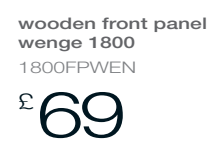

wooden front panel
wenge 1700
1700FPWEN
£59

wooden front panel
wenge 1800
1800FPWEN
£69