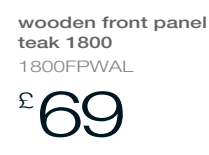

wooden front panel
wenge 1700
1700FPWEN
£59

wooden front panel
wenge 1800
1800FPWEN
£69

wooden end panel
teak 700
700EPWAL
£35

wooden end panel
teak 750
750EPWAL
£35

wooden end panel
teak 800
800EPWAL
£35

wooden front panel
teak 1700
1700FPWAL
£59

wooden front panel
teak 1800
1800FPWAL
£69

wooden end panel
white 700
700EP
£35

wooden end panel
white 750
750EP
£35

wooden end panel
white 800
800EP
£35

wooden front panel
white 1700
1700FP
£59