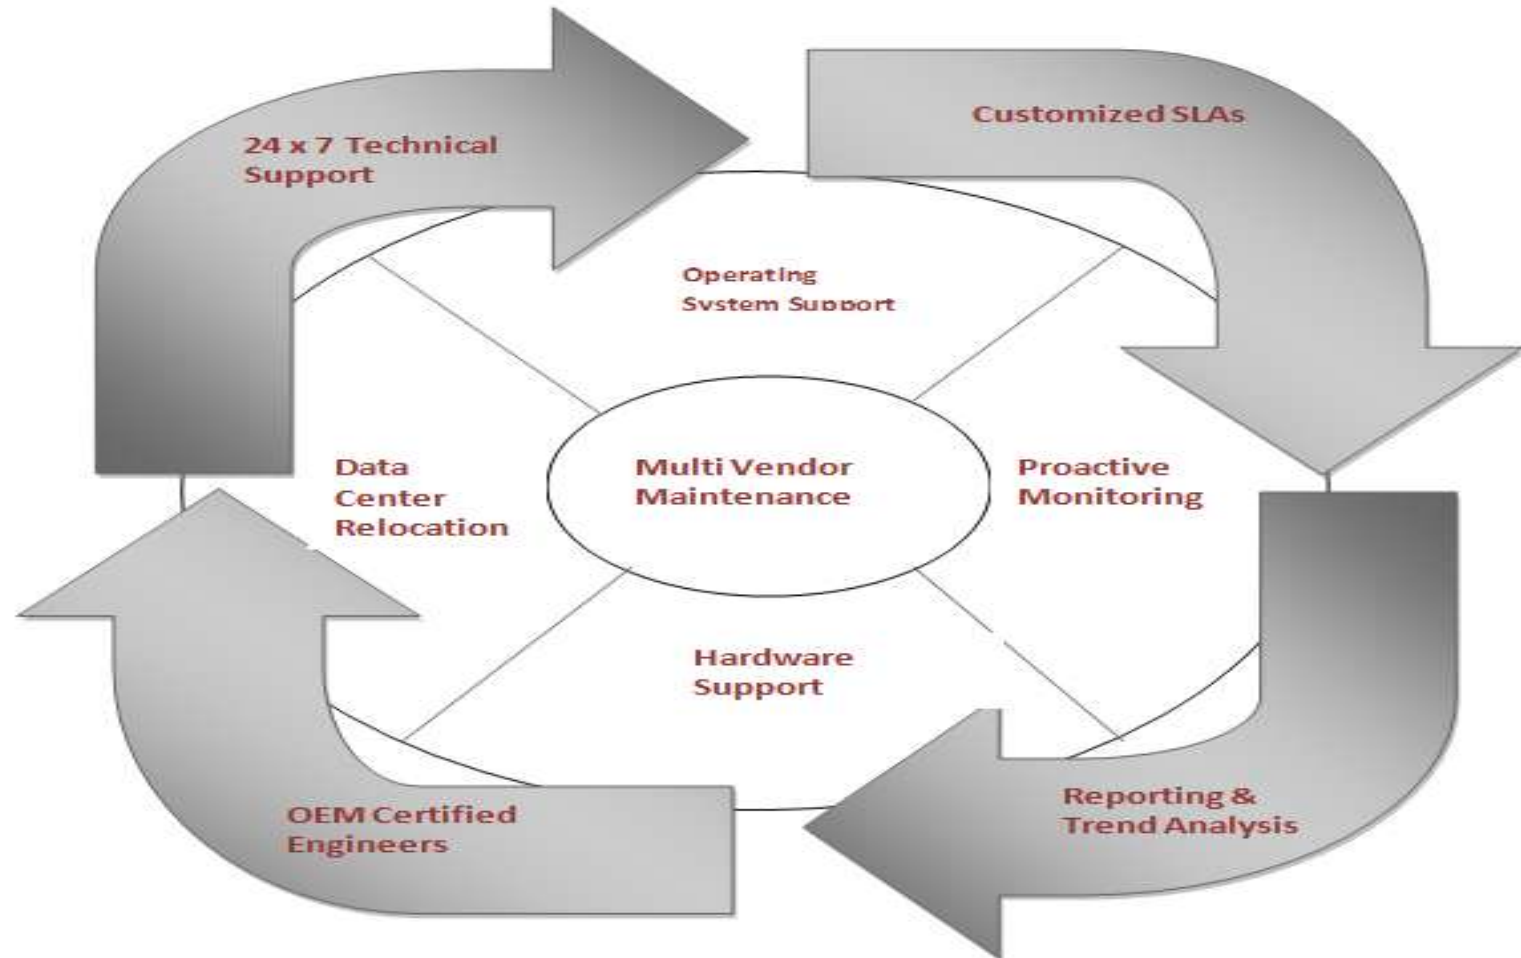

Data Center Consulting-Implementation

- **Implementation**

- We help implement existing designs by providing well-trained and certified implementation engineers.
- Our SE(system engineers) are trained to perform the installation and configuration work required at datacenter environments.
- This can range from relatively simple P2V conversions (eg. using VMware converter) to SAN replication configuration (eg. NetApp snapmirror)

Data Center Support Overview

Data Center Consulting

**Increase Efficiency, Reduce Costs, Manage Risk
in the Data Center**

Infrastructure Assessment Services

- Infrastructure Assessment Services

- Identifying Gaps
- Risks & Opportunities for improvement
- Utilization
- Capacity Planning
- Consolidation
- Security
- Compliance
- Overall effectiveness