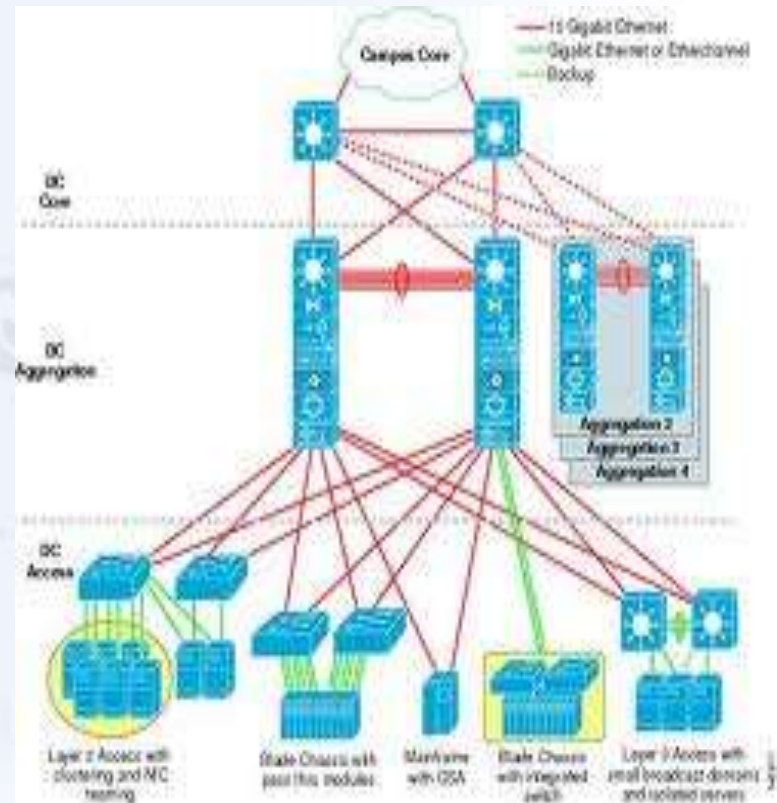

Globally Connected : Delivering Technical Services Worldwide

Eljay Engineering

Managing Communications Over IP

www.eljayindia.com

Data Center Services

- Data Center Consulting
 - Design
 - Implementation
- Data Center Support
 - Multivendor Systems Maintenance
 - Remote Availability Monitoring

Data Center Consulting-Implementation

- **Implementation**

- We help implement existing designs by providing well-trained and certified implementation engineers.
- Our SE(system engineers) are trained to perform the installation and configuration work required at datacenter environments.
- This can range from relatively simple P2V conversions (eg. using VMware converter) to SAN replication configuration (eg. NetApp snapmirror)