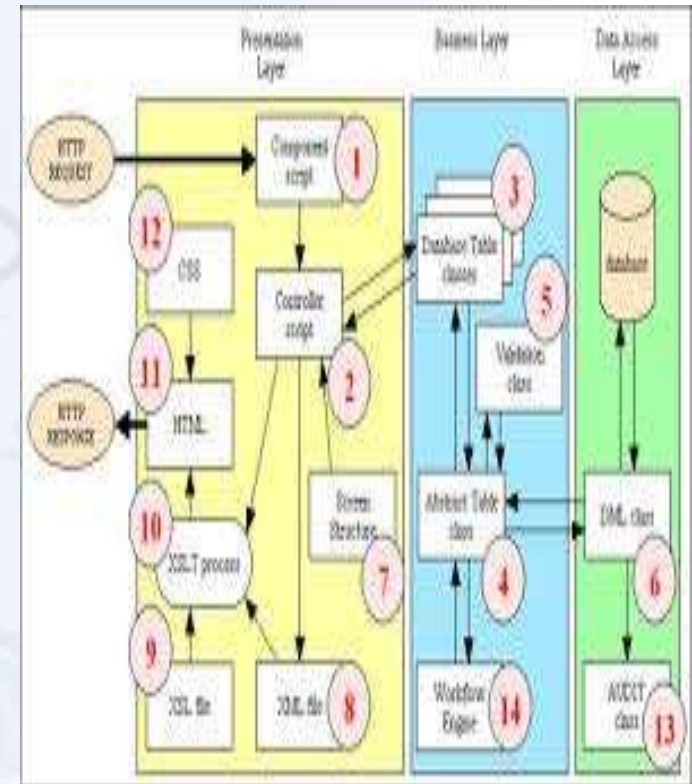

Data Center Support Overview

Data Center Consulting

**Increase Efficiency, Reduce Costs, Manage Risk
in the Data Center**

Infrastructure Assessment Services

- Infrastructure Assessment Services

- Identifying Gaps
- Risks & Opportunities for improvement
- Utilization
- Capacity Planning
- Consolidation
- Security
- Compliance
- Overall effectiveness

Microsoft Infrastructure Consulting

- Performance Optimization
- Reliability & Scalability Planning
- Platform Upgrades
- Migrations
- Optimum usage recommendation of Hyper V

Microsoft
GOLD CERTIFIED
Partner