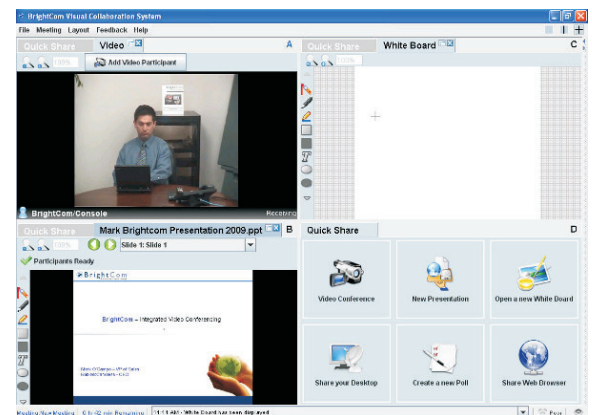

BrightCom's Visual Collaboration System: Screen shot of web-based environment. Video and data broadcasts are displayed and managed side by side.

Learn More...

BrightCom
Tel: 877-483-9737
Email: sales@brightcom.com
Website: www.brightcom.com